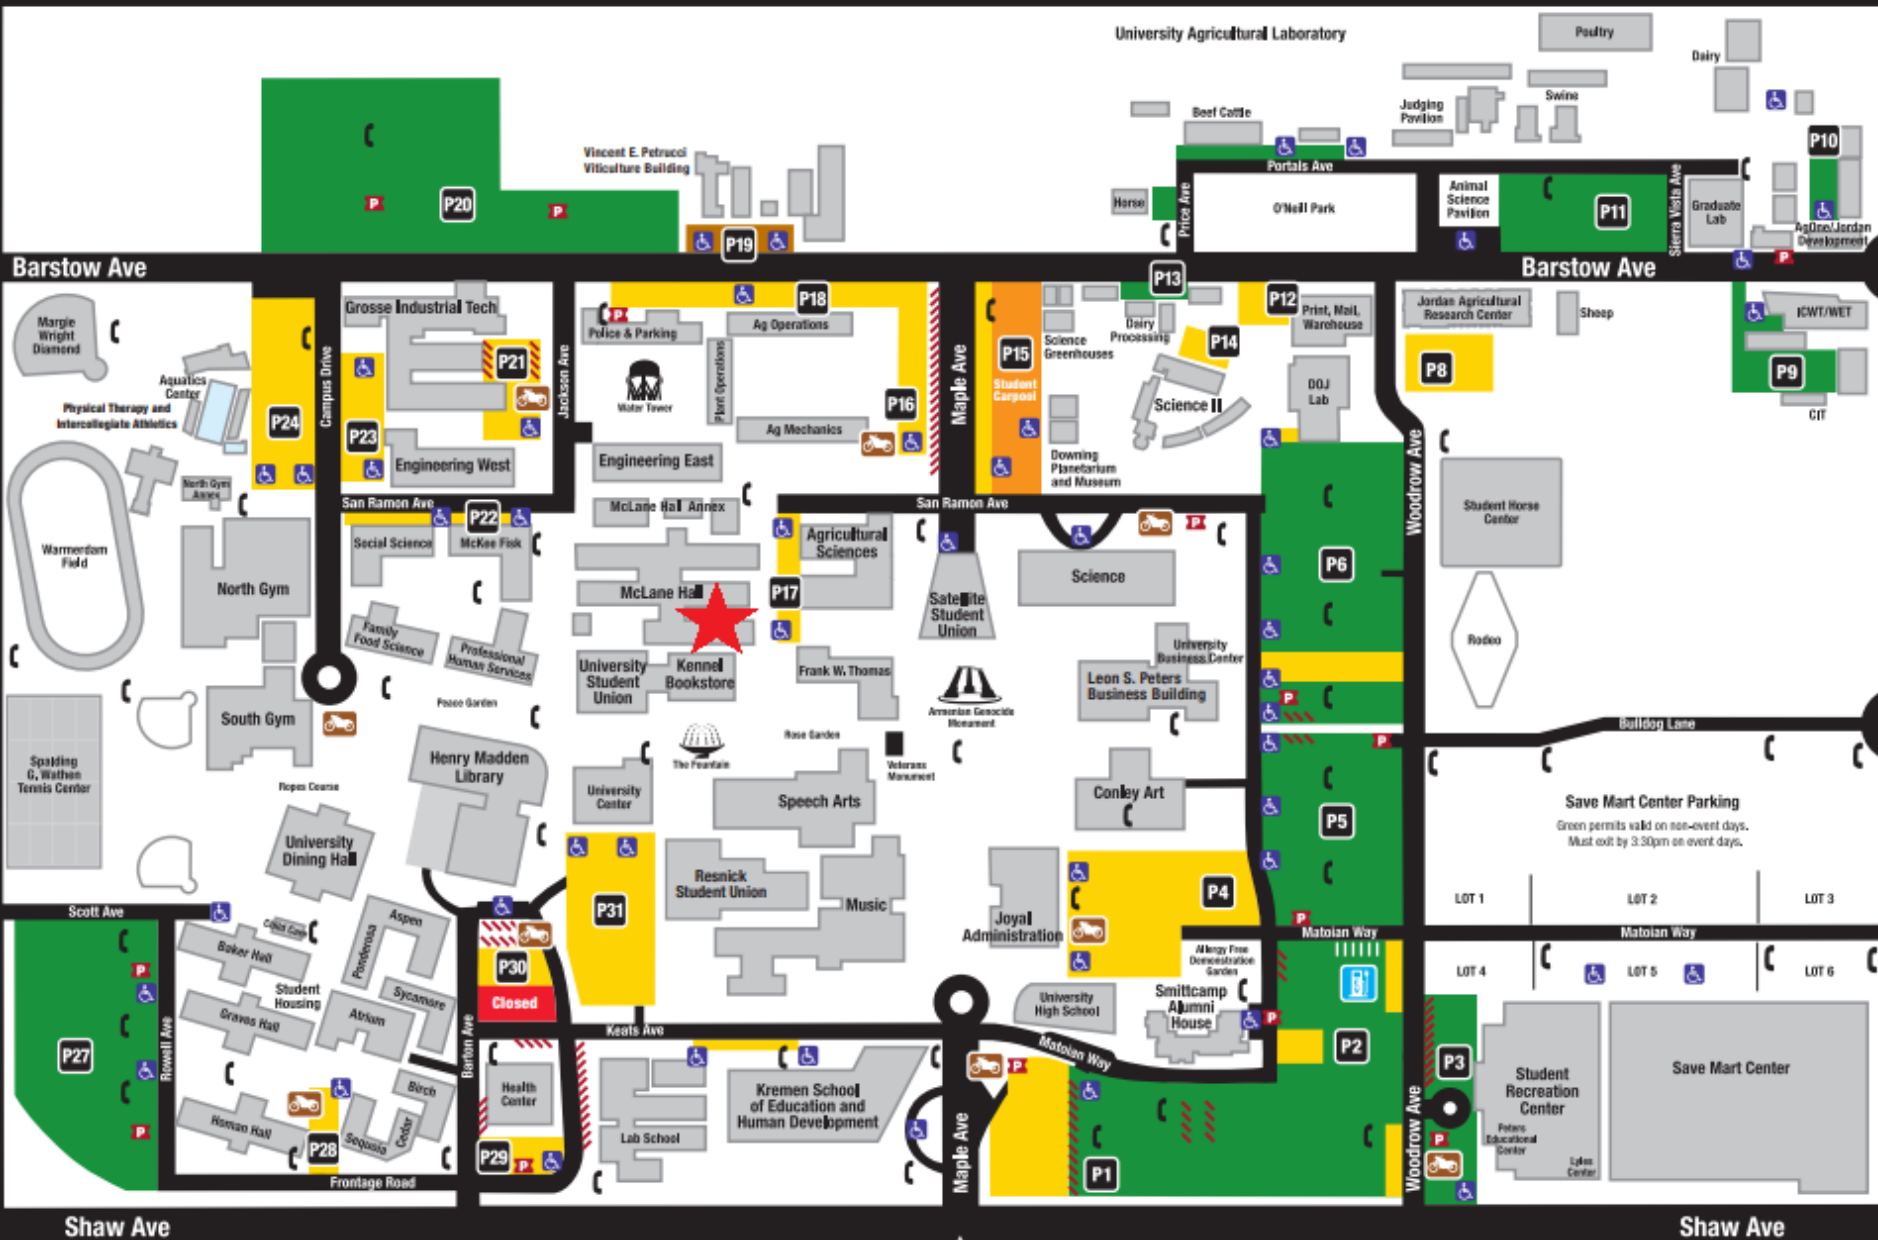

Cedar Ave

Chestnut Ave

Barstow Ave

Barstow Ave

Cedar Ave

Chestnut Ave

Shaw Ave

Shaw Ave

Main Entrance

Discovery. Diversity. Distinction.

Yellow Permit (Employee Parking)	Motorcycle Parking	Blue Permit (Disabled Parking)	Daily Parking Permit Dispensers
Green Permit (Student/Visitor Parking)	Parking Meters	Emergency Telephone	Electrical Vehicle Charging Stations

Save Mart Center Parking
 Green permits valid on non-event days.
 Must exit by 3:30pm on event days.