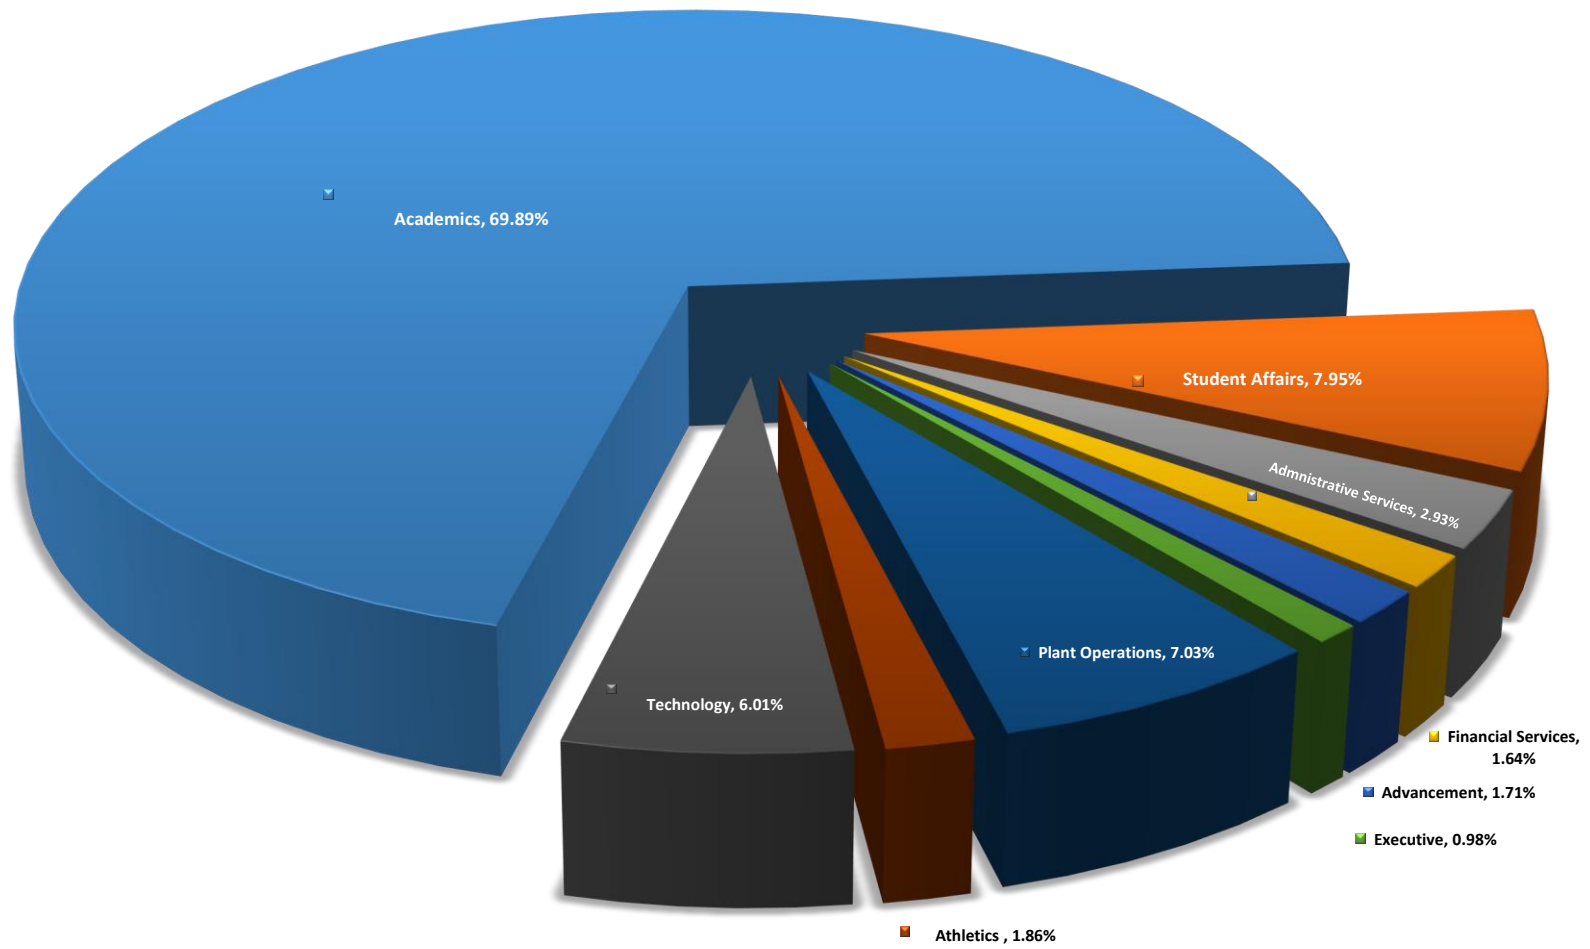

California State University, Fresno
General Fund
2016-17 Level A Baseline Allocation Detail

*Level A Allocation % is based upon the
President's Memo dated April 18, 2007*