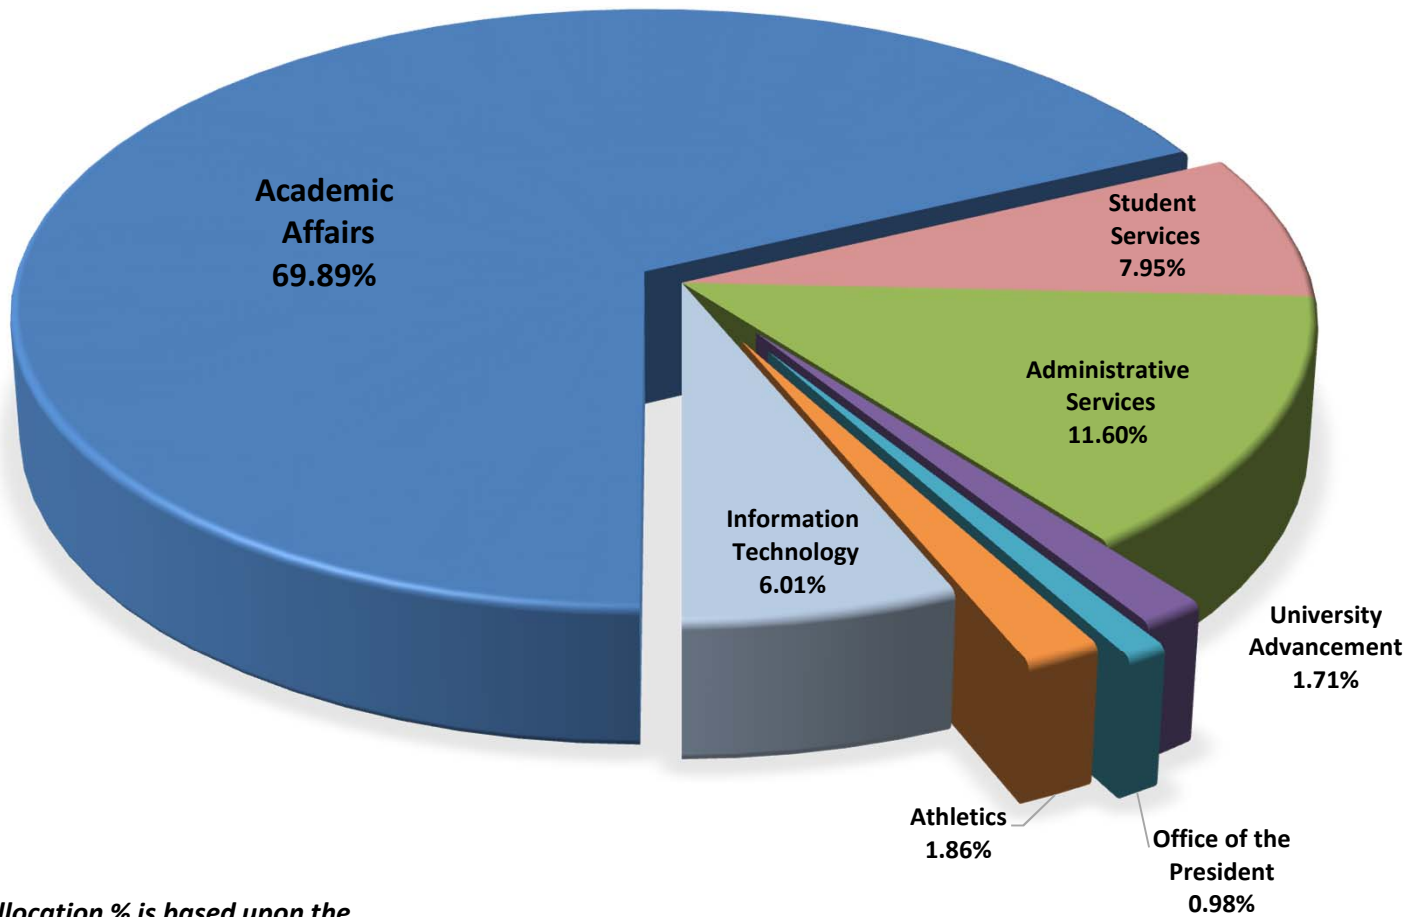

**California State University, Fresno
General Fund
2014-15 Level A Baseline Allocation Detail**

(The Level A Allocation % is based upon the President's Memo dated April 18, 2007)