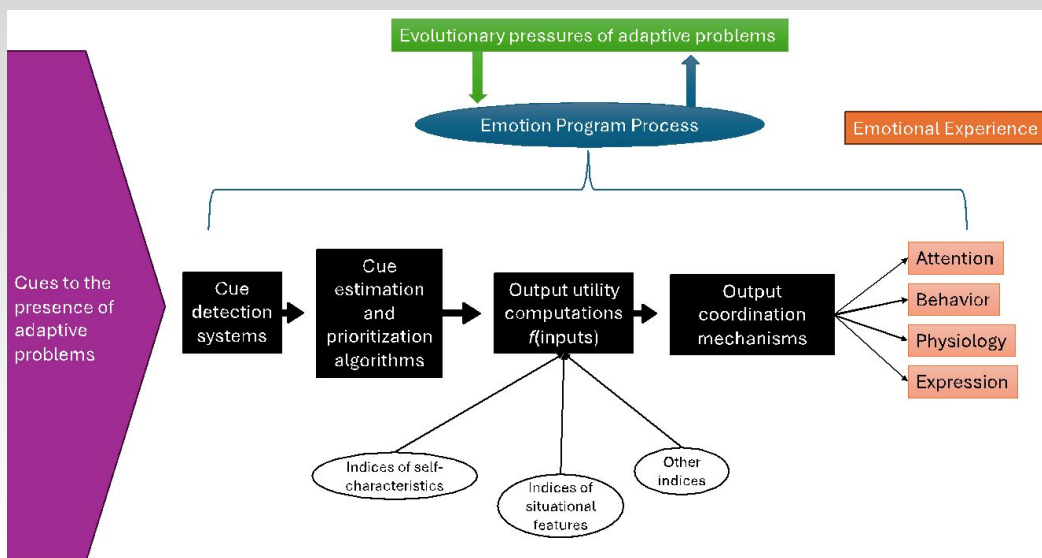

# “Applying evolutionary task analysis to study the mind: the case of emotions”

Date:  
12 April 2024  
Friday

Time:  
3:00 – 4:00 PM  
Location: McLane Hall 121

**Patrick Durkee, Ph.D.**  
**Fresno State**