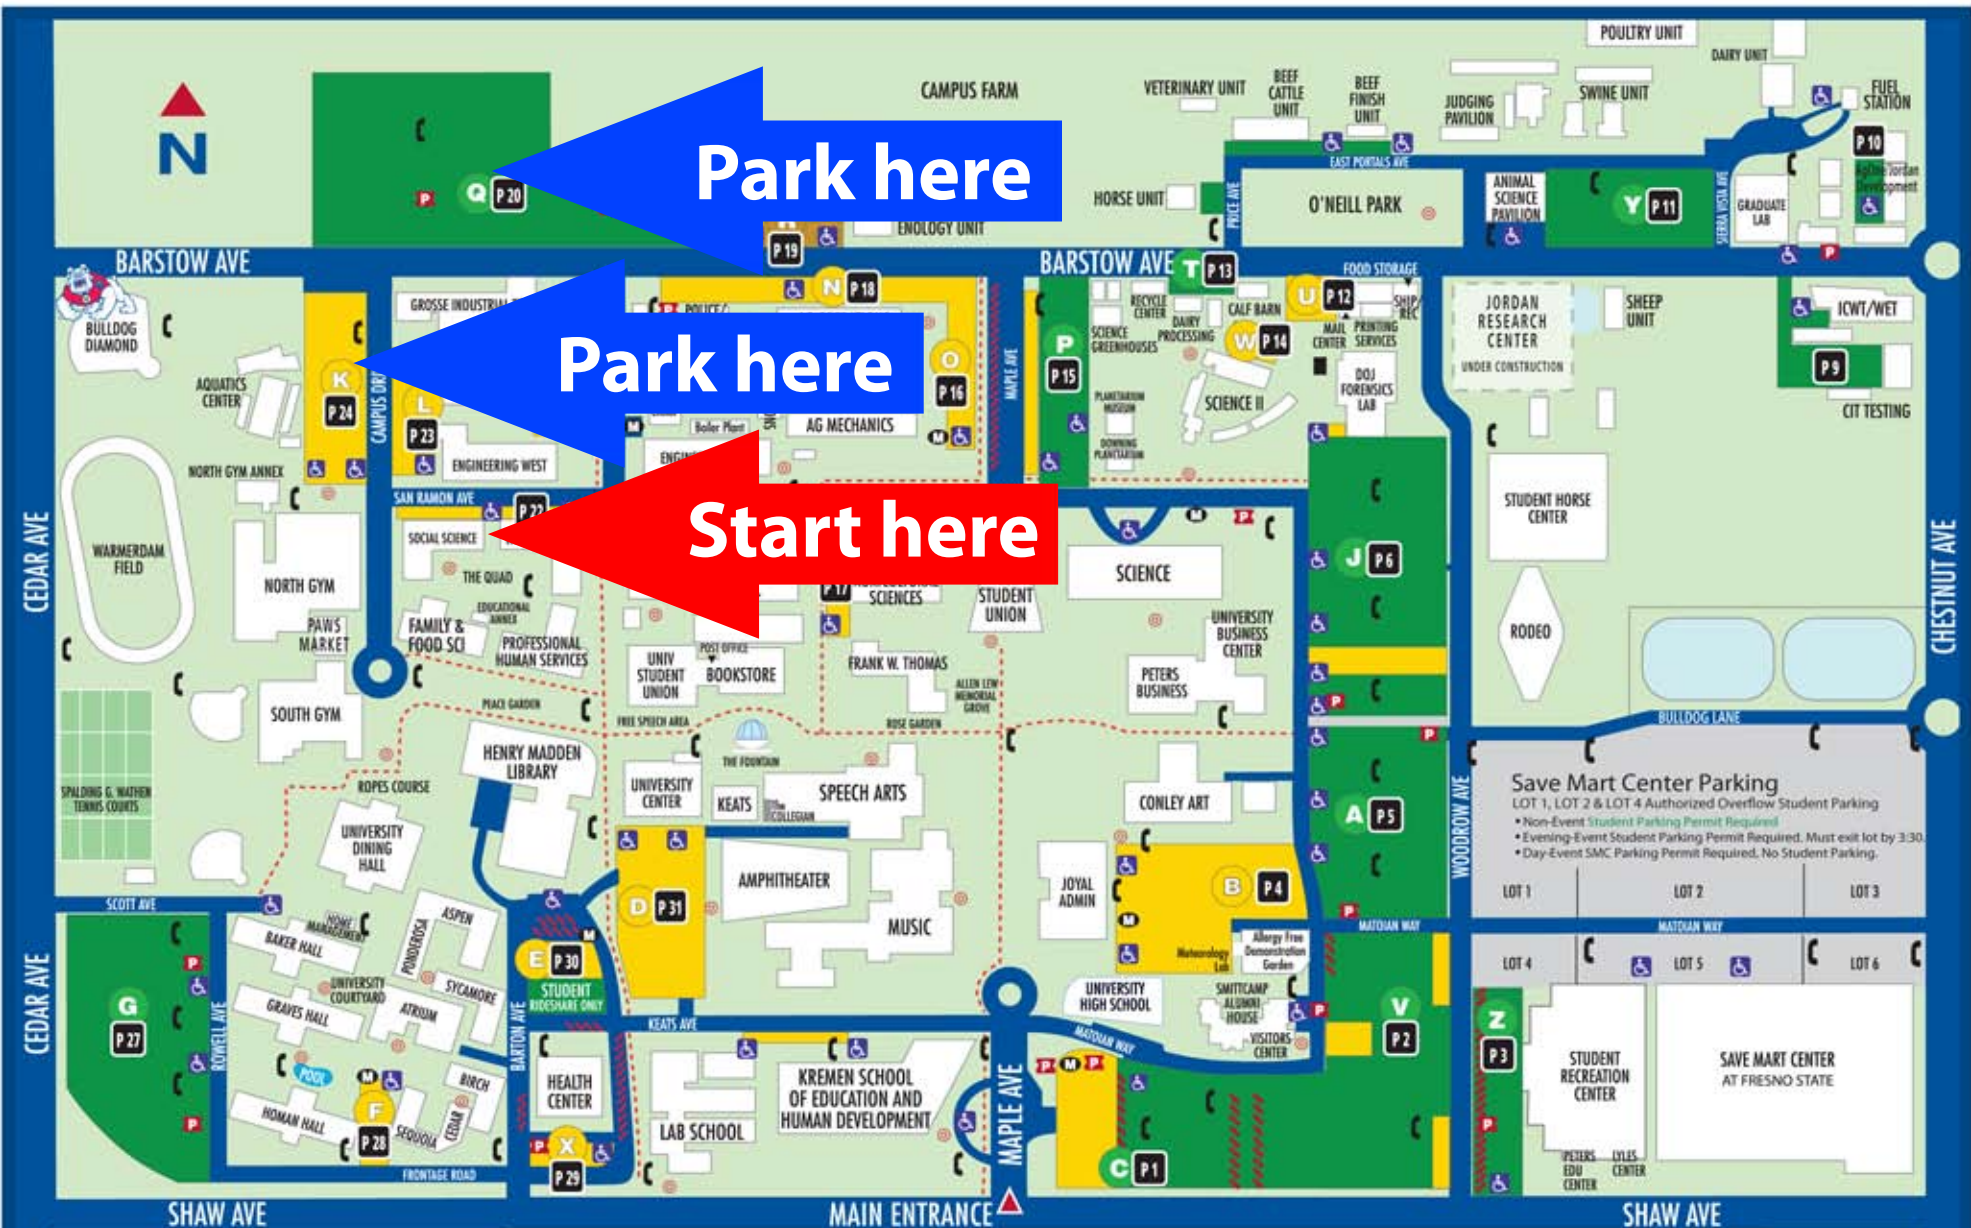

Park here

Park here

Start here

FRESNO STATE
Discovery Diversity Distinction

GREEN PERMIT
STUDENT/PUBLIC PARKING

BLUE PERMIT
DISABLED PARKING

SHORT TERM PARKING

MOTORCYCLE PARKING

PARKING METERS

EMERGENCY TELEPHONE

CALIFORNIA STATE UNIVERSITY, FRESNO
5241 North Maple Avenue Fresno, CA 93740 • 559.278.4240

YELLOW PERMIT
FACULTY/STAFF PARKING

GOLD PERMIT
SPECIAL USE PARKING

SAVE MART CENTER PARKING

DAILY PARKING
PERMIT DISPENSERS

SAFE LIGHTING PATH

DESIGNATED SMOKING AREAS

AUXILIARY
SERVICES