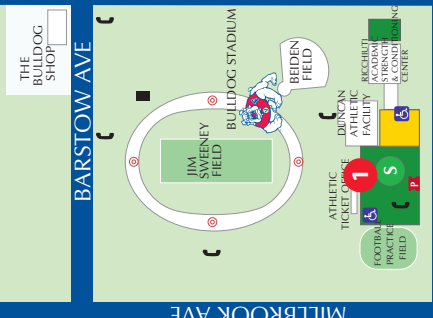

PARENTS ASSOCIATION WEEKEND 2013

Schedule at a Glance

Friday, September 20

12:00pm – 3:00pm	Check-In	Red Booth at Joyal Building
2:00pm – 4:00 pm	Complimentary Bowling	University Student Union pavilion
2:00pm – 3:00pm	Student Recreation Center Tour	Student Recreation Center
3:00pm – 4:00pm	Library Tour	Henry Madden Library
4:00pm – 6:00pm	Football Tailgate - SE corner of Cedar & Barstow	Softball Stadium
6:00pm	Fresno State vs Boise State	Football Stadium

Saturday, September 21

9:00am – 10:00am	University Police Department Tour	Police Department
9:00am – 10:00am	Winery Tour	Enology Building
10:00am – 11:00am	Save Mart Center Tour	Save Mart Center - NW Entrance
10:00am – 12:00pm	Brunch at the Alumni House - Pictures with Timeout & Cheerleaders	Smittcamp Alumni House Courtyard
11:00am – 12:00pm	Athletics Facilities Tour	Football Stadium South Entrance
12:00pm – 2:00pm	Complimentary Bowling	University Student Union pavilion
1:00pm – 2:00pm	Farm Market Tour	Rue and Gwen Gibson Farm Market

Also sponsored by Dog Days: New Student Orientation

CALIFORNIA STATE UNIVERSITY, FRESNO

Tailgate

Check in/Information

FRIDAY
 Parking is free prior to 2:00pm
 with coupon code 617401.
 After 2:00pm parking is \$10.

SATURDAY
 Parking is free

SHAW AVE

- VALID PARKING LOTS
- 2 UNIV. POLICE TOUR
- 4 FARM MARKET TOUR
- 6 SAVE MART CENTER TOUR
- 8 SMITTCAMP Saturday Brunch
- 1 ATHLETICS TOUR South Entrance to Football Field
- 3 REC CENTER TOUR
- 5 USU PAVILION Bowling Alley
- 7 WINERY TOUR Winemaking Facility
- 3 STUDENT RECREATION CENTER
- 2 PETERS JULES CENTER
- 6 SAVE MART CENTER AT FRESNO STATE
- ★ FOOTBALL SHUTTLE STOPS
- ☎ EMERGENCY PHONE