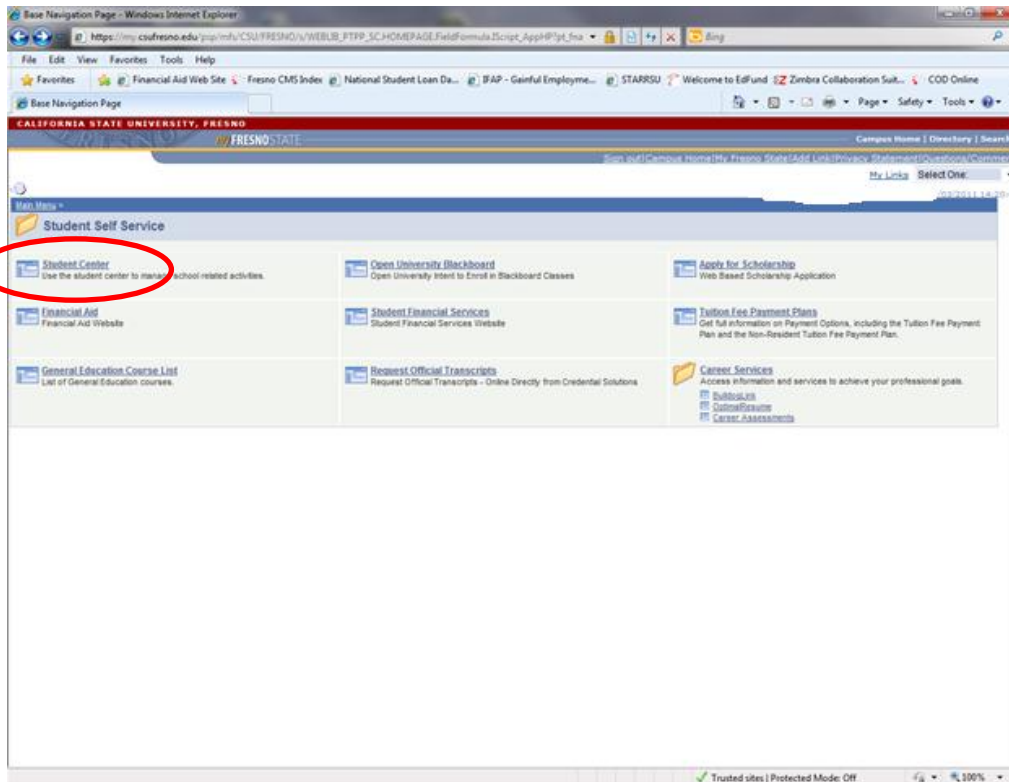

Click On Student Center