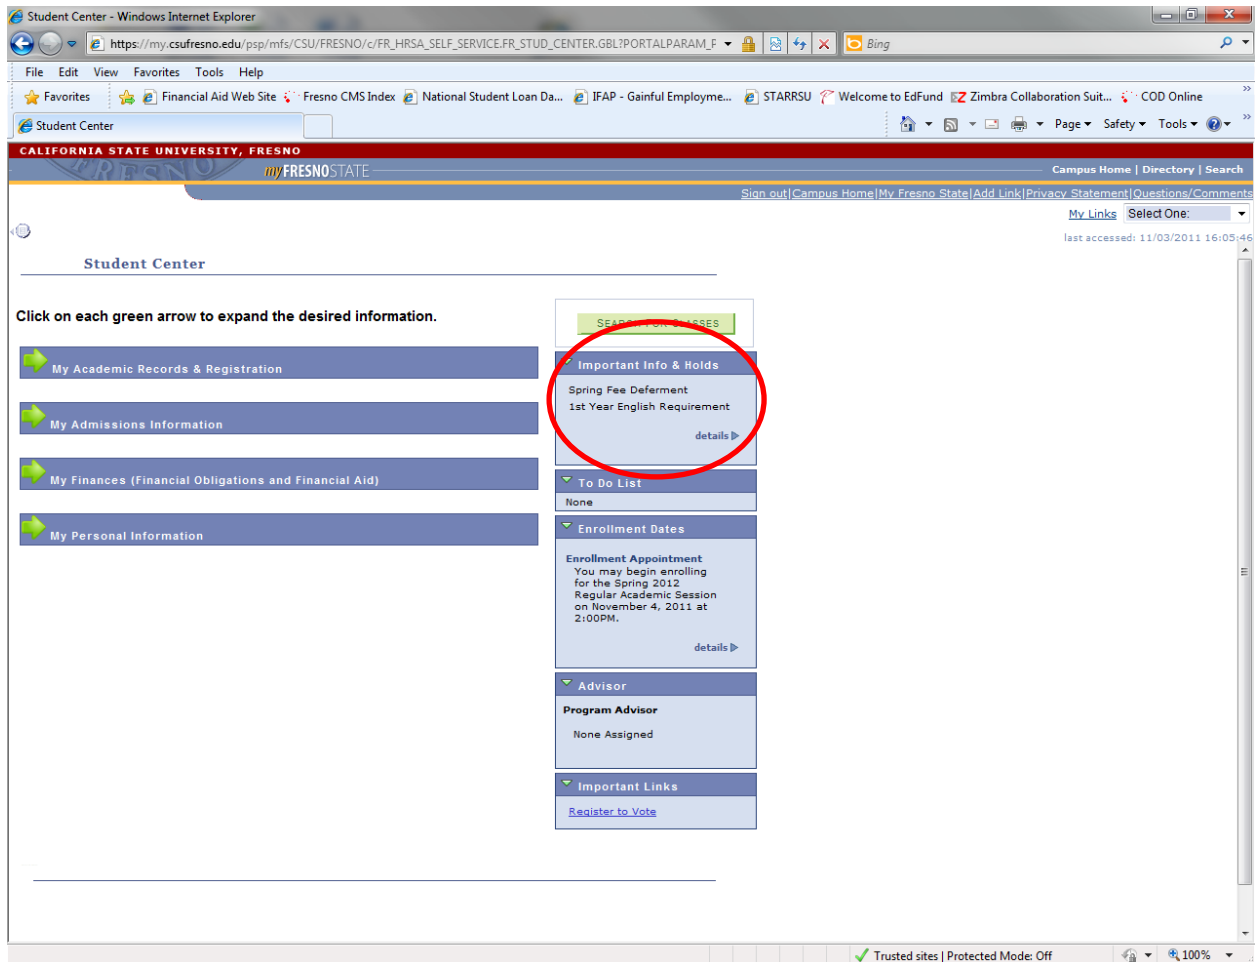

Click On Details under Important Info & Holds and Spring/Fall Fee Deferment