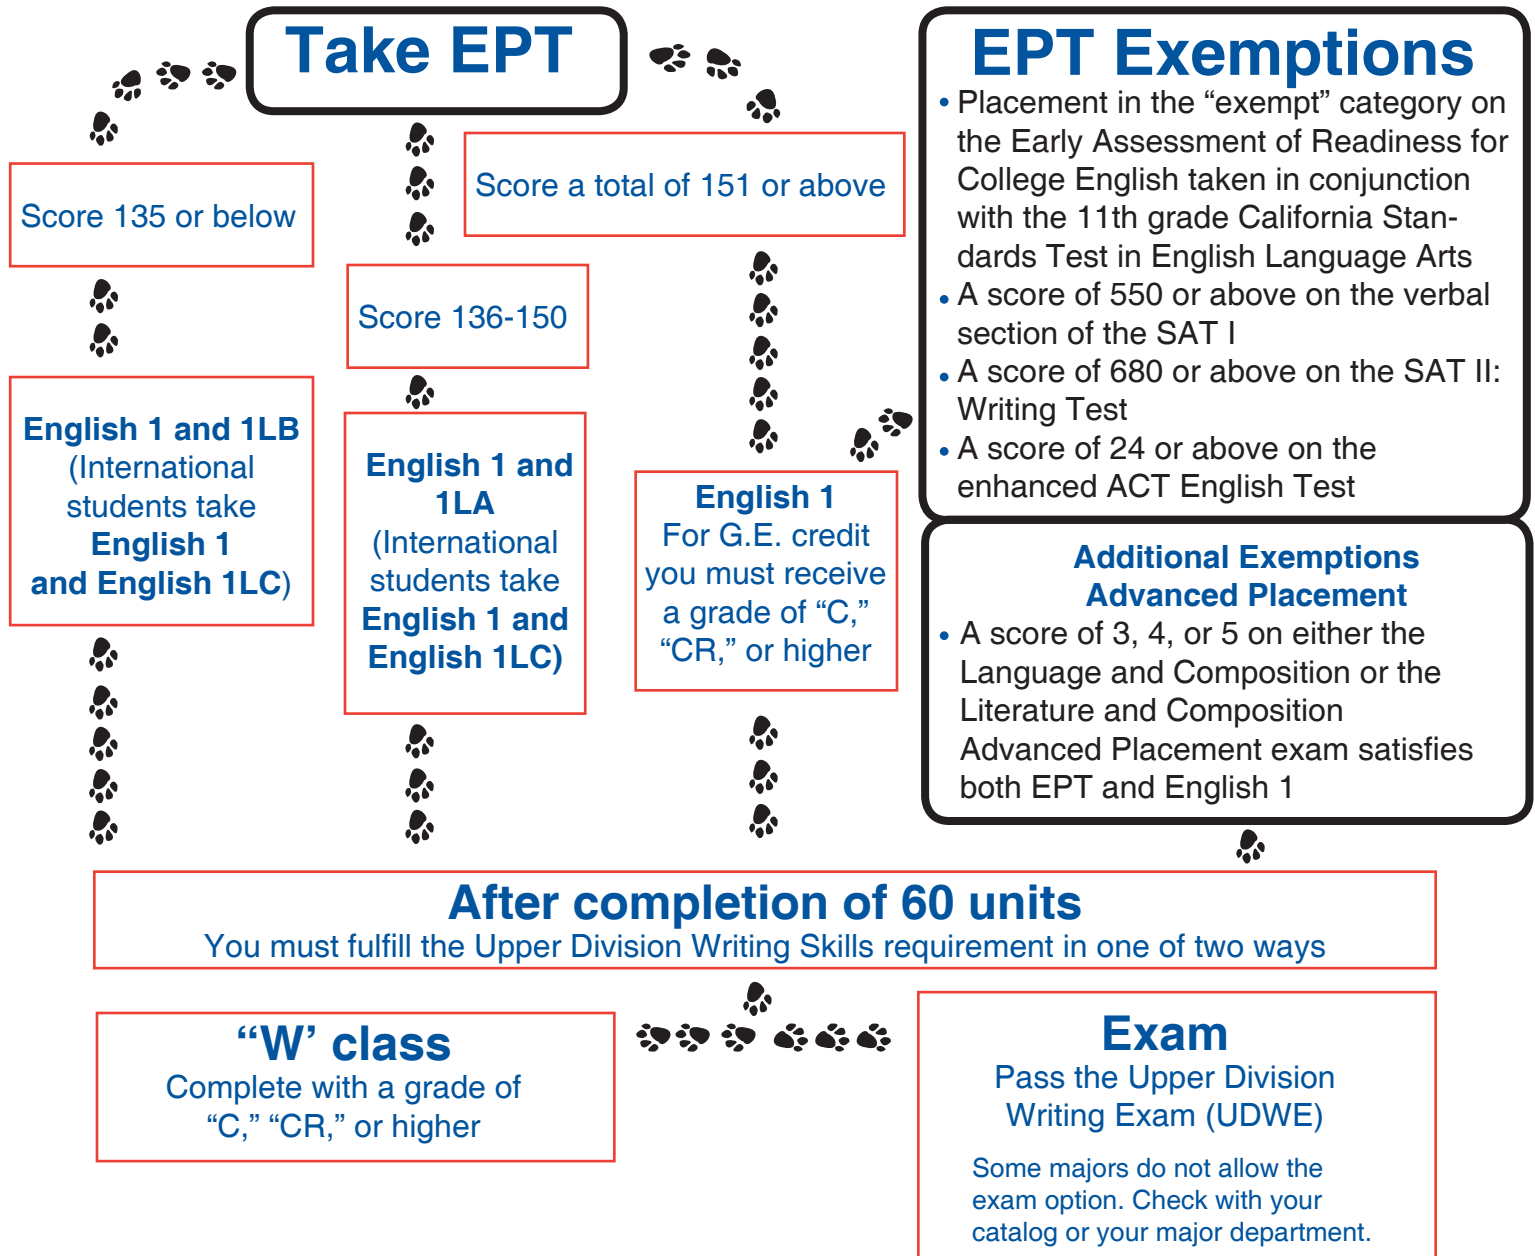

Executive Order 665 requires that if you are not exempt from the EPT and do not pass the EPT, you must enroll in English 1 with a lab during the first year you attend Fresno State. Note: International and/or ESL students may need ESL 20 or 30 with a lab before English 1.

ENGLISH PLACEMENT TEST (EPT)

A passing score at Fresno State for the EPT is defined as a minimum total score of 151. You must have this minimum score in order to register for English 1. If you do not pass, you must register for English 1 with a lab. *The EPT may be taken only one time.* **International students** must consult with the International Student Services and Programs Office for further information about English language testing.

If your EPT score is 141 or below and your EPT Reading score is 135 or below, then you are advised to enroll in Linguistics 40T (Academic Reading Strategies, 3 units).