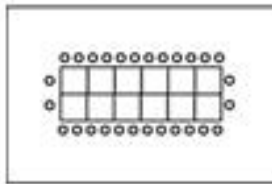

BANQUET 6FT. TABLES

BANQUET ROUNDS

"U" SHAPE

HOLLOW SQUARE

CLASSROOM STYLE

CONFERENCE STYLE

THEATER STYLE

"E" SHAPE