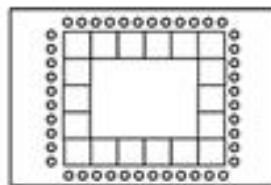

Room Configurations

BANQUET ROUNDS

"U" SHAPE

HOLLOW SQUARE

CLASSROOM STYLE

CONFERENCE STYLE

THEATER STYLE

"E" SHAPE

BANQUET 6FT. TABLES

BANQUET ROUNDS

"U" SHAPE

HOLLOW SQUARE

CLASSROOM STYLE

CONFERENCE STYLE

THEATER STYLE

"E" SHAPE

BANQUET 6FT. TABLES