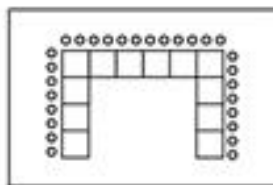

Room Configurations

BANQUET ROUNDS

"U" SHAPE

HOLLOW SQUARE

CLASSROOM STYLE

CONFERENCE STYLE

THEATER STYLE

"E" SHAPE

BANQUET 6FT. TABLES

BANQUET ROUNDS

"U" SHAPE

HOLLOW SQUARE

CLASSROOM STYLE

CONFERENCE STYLE

THEATER STYLE

"E" SHAPE