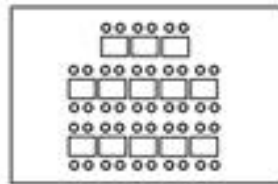

Room Configurations

BANQUET ROUNDS

"U" SHAPE

HOLLOW SQUARE

CLASSROOM STYLE

CONFERENCE STYLE

THEATER STYLE

"E" SHAPE

BANQUET 6FT. TABLES

BANQUET ROUNDS

"U" SHAPE

HOLLOW SQUARE

CLASSROOM STYLE

CONFERENCE STYLE

THEATER STYLE

"E" SHAPE

BANQUET 6FT. TABLES