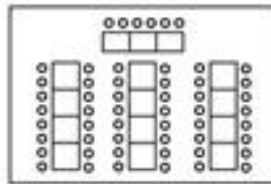

Room Configurations

BANQUET ROUNDS

"U" SHAPE

HOLLOW SQUARE

CLASSROOM STYLE

CONFERENCE STYLE

THEATER STYLE

"E" SHAPE

BANQUET 6FT. TABLES

BANQUET ROUNDS

"U" SHAPE

HOLLOW SQUARE

CLASSROOM STYLE

CONFERENCE STYLE

THEATER STYLE

"E" SHAPE

BANQUET 6FT. TABLES