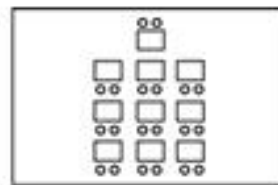

Room Configurations

BANQUET ROUNDS

"U" SHAPE

HOLLOW SQUARE

CLASSROOM STYLE

CONFERENCE STYLE

THEATER STYLE

"E" SHAPE

BANQUET 6FT. TABLES

BANQUET ROUNDS

"U" SHAPE

HOLLOW SQUARE

CLASSROOM STYLE

CONFERENCE STYLE

THEATER STYLE

"E" SHAPE