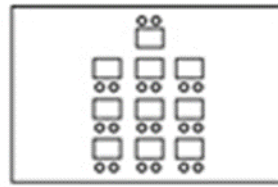

Room Configurations

BANQUET ROUNDS

"U" SHAPE

HOLLOW SQUARE

CLASSROOM STYLE

CONFERENCE STYLE

THEATER STYLE

"E" SHAPE

BANQUET 6FT. TABLES

BANQUET ROUNDS

"U" SHAPE

HOLLOW SQUARE

CLASSROOM STYLE

CONFERENCE STYLE

THEATER STYLE

"E" SHAPE