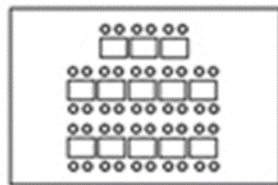

Room Configurations

BANQUET ROUNDS

"U" SHAPE

HOLLOW SQUARE

CLASSROOM STYLE

CONFERENCE STYLE

THEATER STYLE

"E" SHAPE

BANQUET 6FT. TABLES

BANQUET ROUNDS

"U" SHAPE

HOLLOW SQUARE

CLASSROOM STYLE

CONFERENCE STYLE

THEATER STYLE

"E" SHAPE

BANQUET 6FT. TABLES