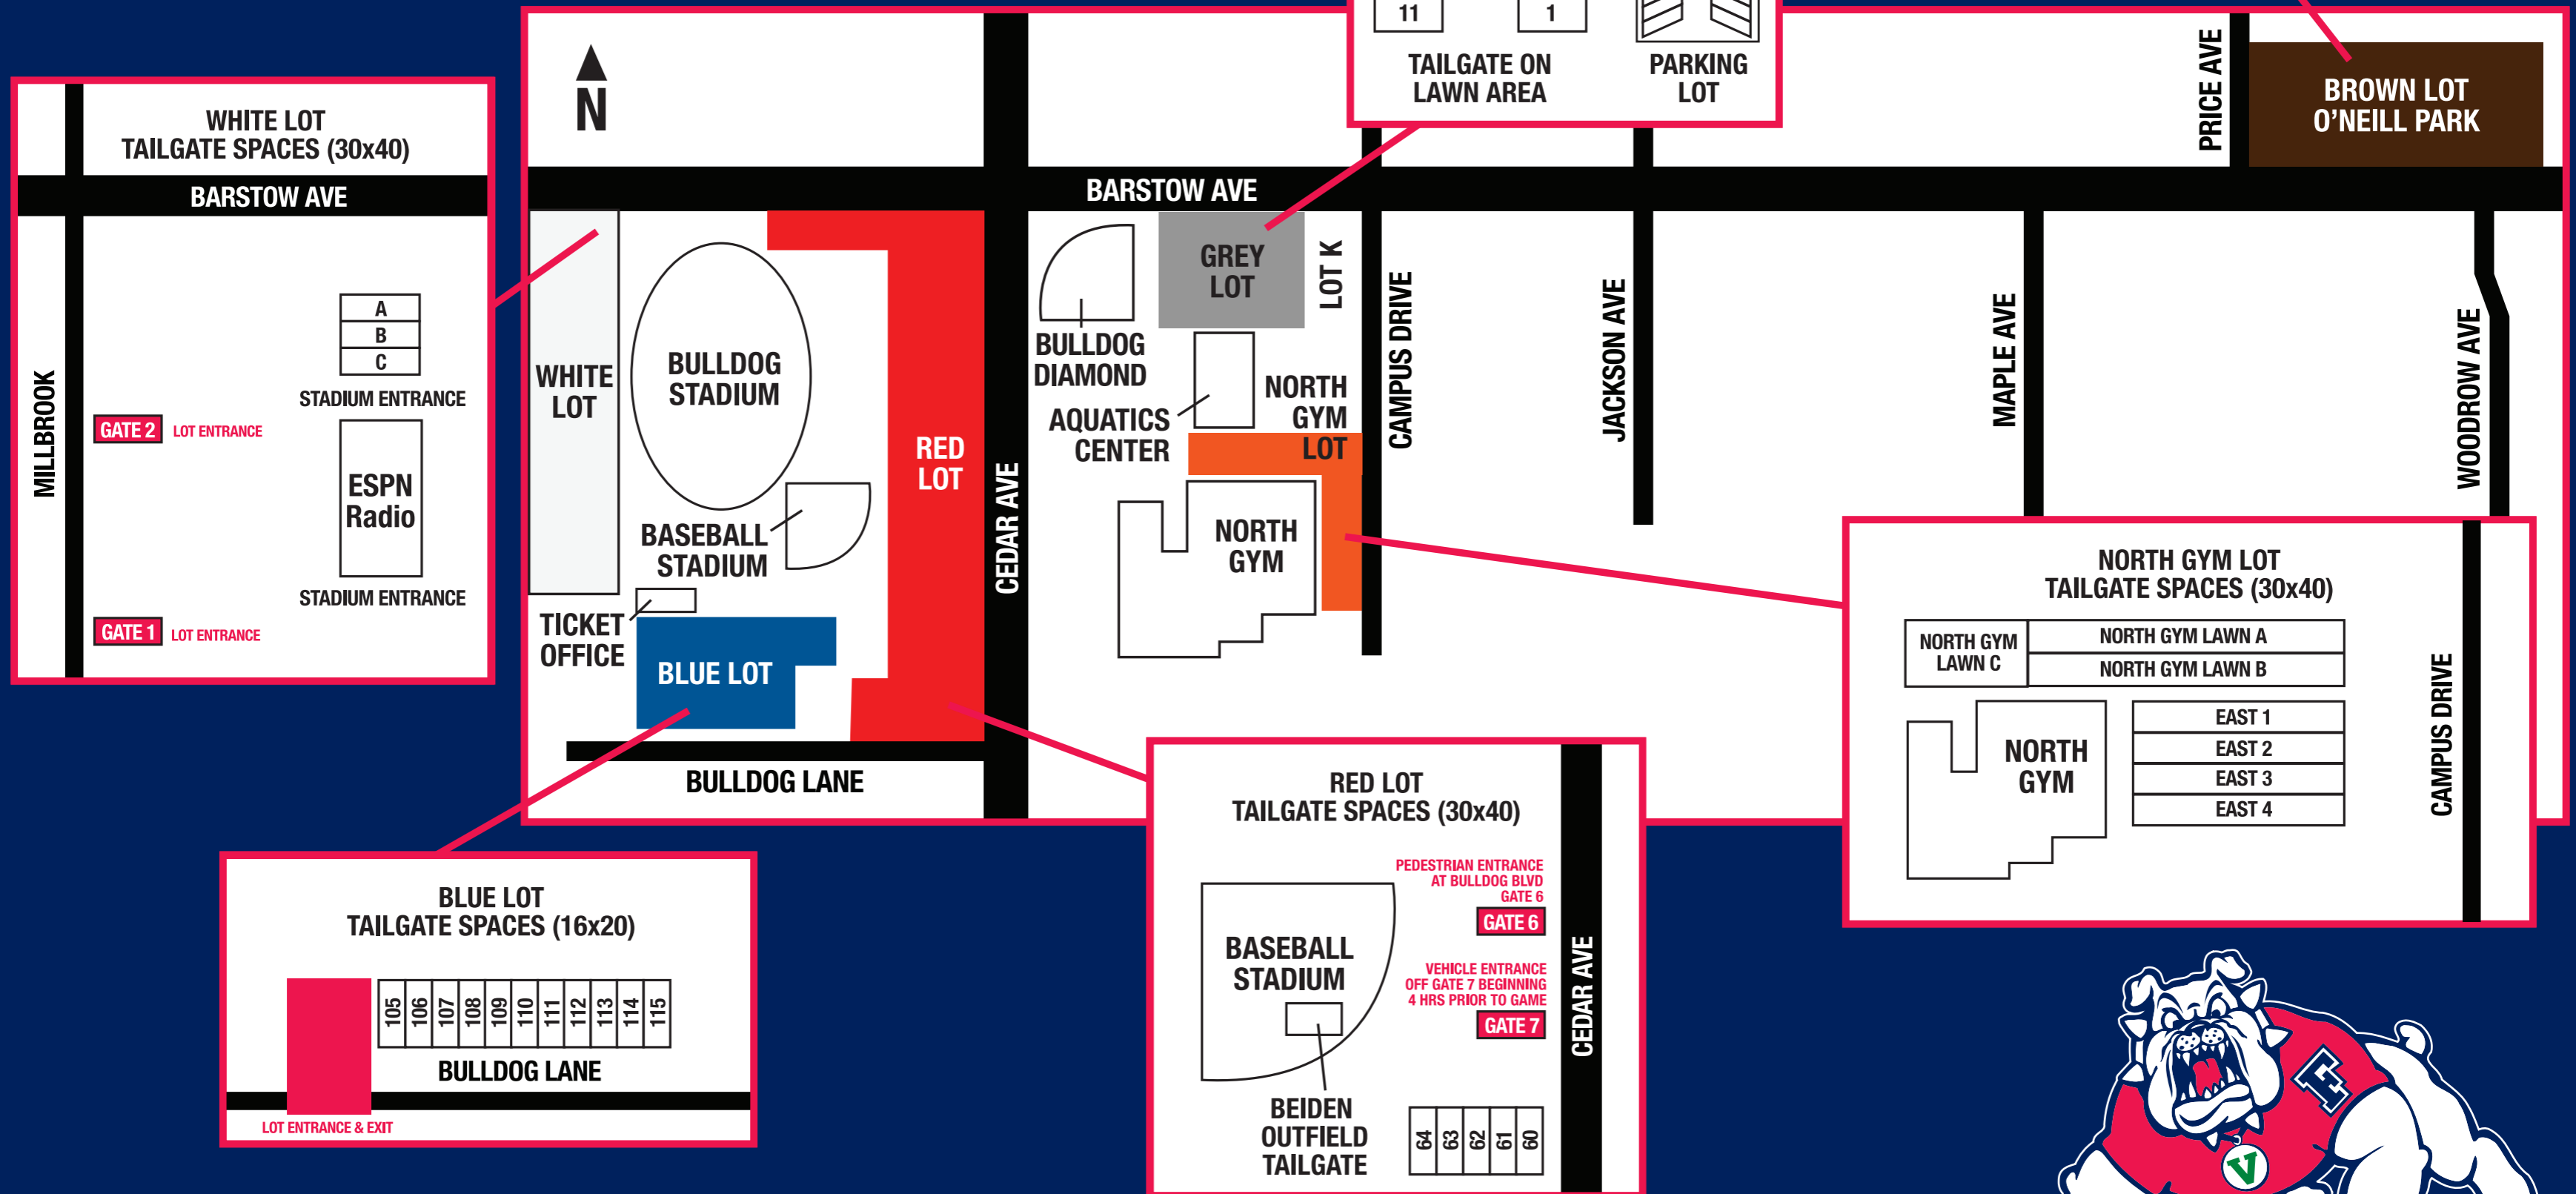

FRESNO STATE SINGLE GAME TAILGATE MAP

WHITE LOT TAILGATE SPACES (30x40)

BARSTOW AVE

MILLBROOK

A
B
C

STADIUM ENTRANCE

GATE 2 LOT ENTRANCE

ESPN Radio

STADIUM ENTRANCE

GATE 1 LOT ENTRANCE

GREY LOT TAILGATE SPACES (30x40)

BARSTOW AVE

7	6	5
8		4
9		3
10		2
11		1

TAILGATE ON LAWN AREA

PARKING LOT

BROWN LOT: O'NEILL PARK TAILGATE SPACES (30x40)

PRICE AVE

14	15	16	17	18	19	20	21	22	23	24	25	26
13	12	11	10	9	8	7	6	5	4	3	2	1

BARSTOW AVE

WOODROW AVE

PRICE AVE

NORTH GYM LOT TAILGATE SPACES (30x40)

CAMPUS DRIVE

NORTH GYM LAWN C	NORTH GYM LAWN A
	NORTH GYM LAWN B

RED LOT TAILGATE SPACES (30x40)

BASEBALL STADIUM

BEIDEN OUTFIELD TAILGATE

PEDESTRIAN ENTRANCE AT BULLDOG BLVD GATE 6

GATE 6

VEHICLE ENTRANCE OFF GATE 7 BEGINNING 4 HRS PRIOR TO GAME

GATE 7

CEDAR AVE