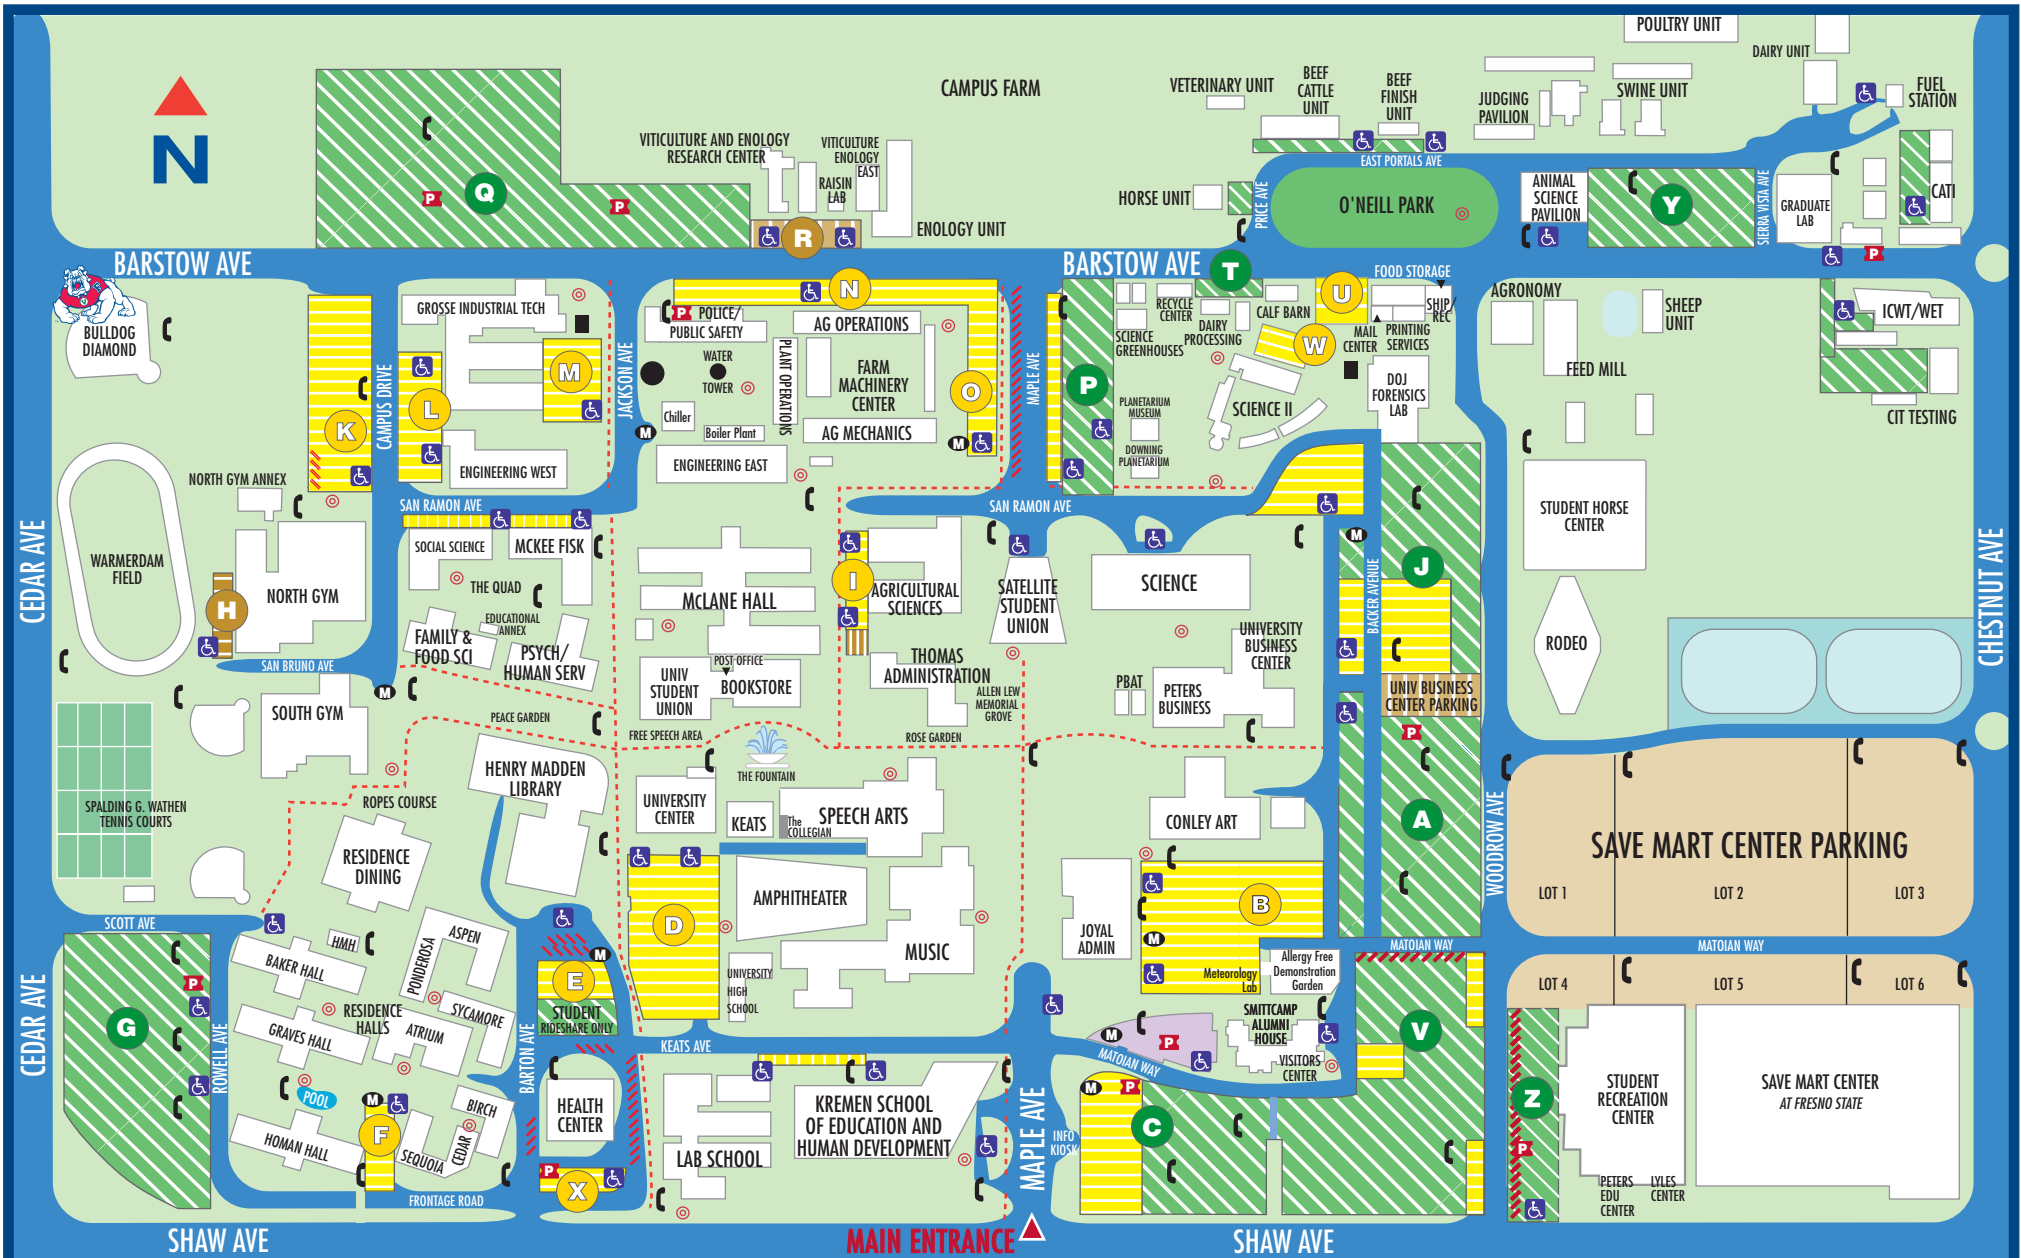

CALIFORNIA STATE UNIVERSITY, FRESNO

- GREEN PERMIT
STUDENT/PUBLIC PARKING
- BLUE PERMIT
DISABLED PARKING
- SHORT TERM PARKING
- MOTORCYCLE PARKING
- PARKING METERS
- EMERGENCY TELEPHONE
- YELLOW PERMIT
FACULTY/STAFF PARKING
- GOLD PERMIT
SPECIAL USE PARKING
- SAVEMART CENTER PARKING
- DAILY PARKING
PERMIT DISPENSERS
- SAFE LIGHTING PATH
- DESIGNATED SMOKING AREAS
- CAMPUS
INFORMATION
SYSTEMS
- AUXILIARY
SERVICES