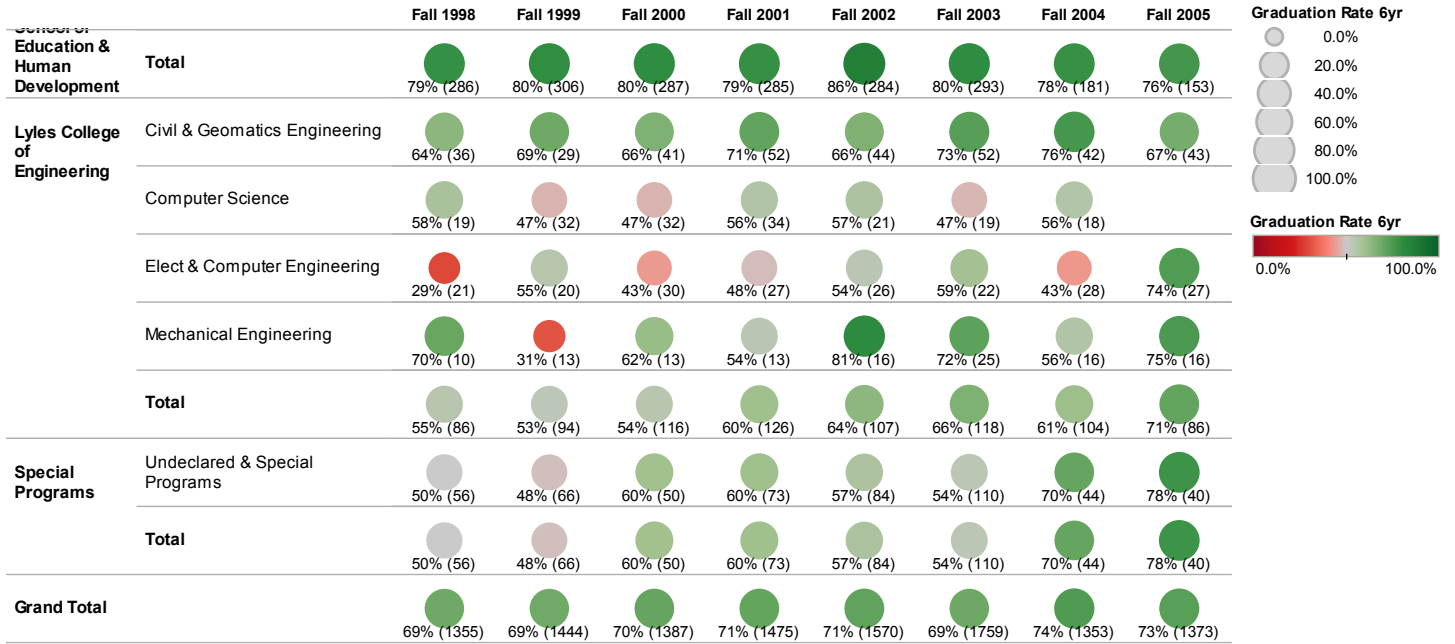

6-Year Graduation Rates by Department*

New Full-Time Undergraduate Transfers, Fall Cohorts

* Breakdown by departments based on students' majors at the time of entering the university.
 Note: Entering cohort's headcount is in the parentheses next to graduation rate