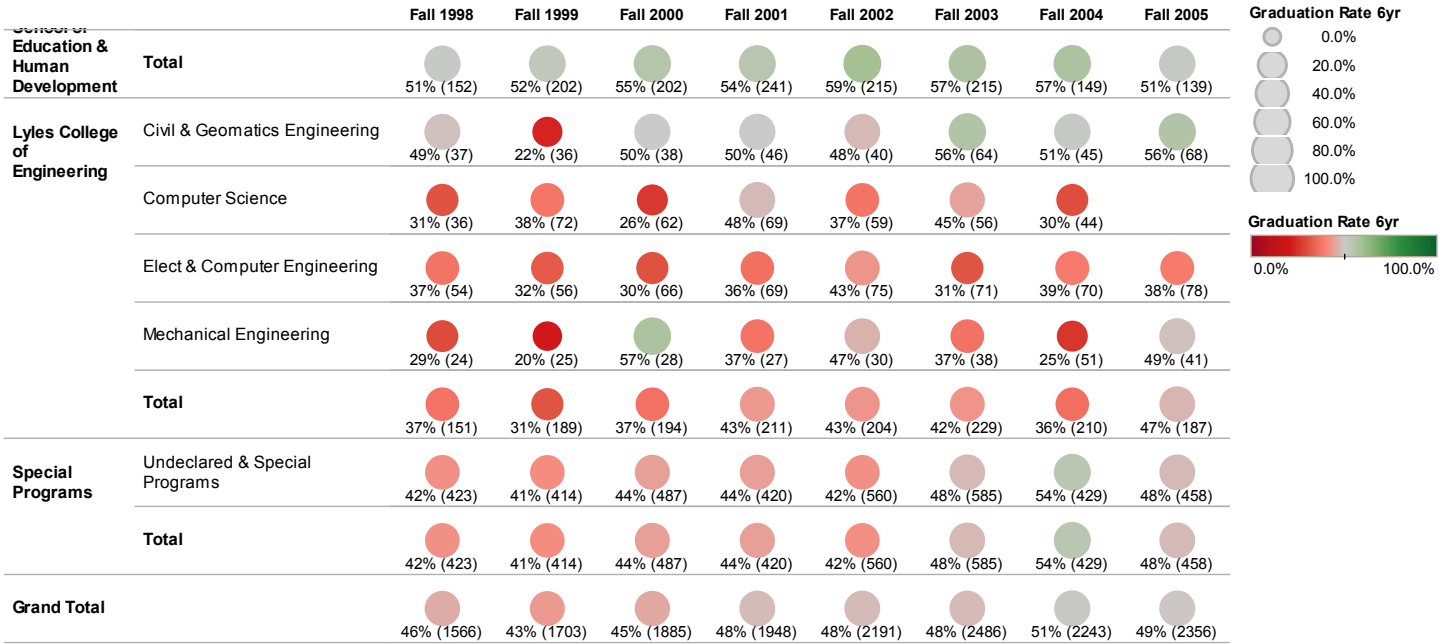

6-Year Graduation Rates by Department* First-Time Full-Time Freshmen, Fall Cohorts

* Breakdown by departments based on students' majors at the time of entering the university.
Note: Entering cohort's headcount is in the parentheses next to graduation rate