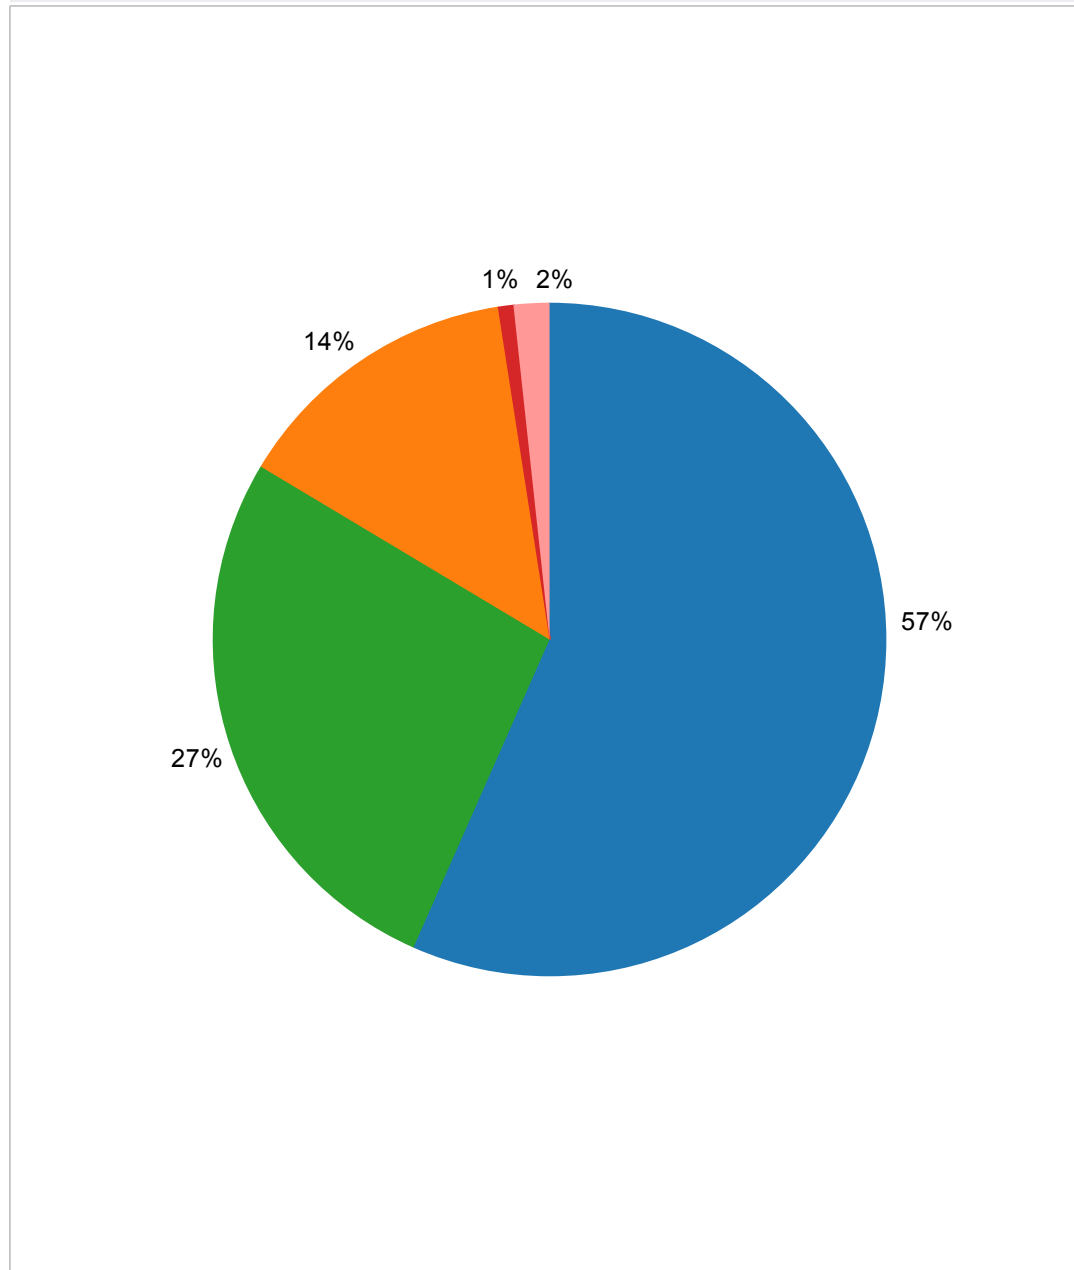

California Resident Enrollment by County
Fall 2011

	N	%
Fresno	12,446	58.1%
Tulare	2,245	10.5%
Madera	1,004	4.7%
Kings	713	3.3%
Los Angeles	520	2.4%
Merced	547	2.6%
Kern	541	2.5%
San Joaquin	463	2.2%
Stanislaus	414	1.9%
Monterey	370	1.7%
Santa Clara	183	0.9%
San Diego	170	0.8%
Contra Costa	150	0.7%
Alameda	148	0.7%
San Luis Obispo	178	0.8%
Sacramento	150	0.7%
Santa Barbara	167	0.8%
Riverside	147	0.7%
Ventura	115	0.5%
San Bernardino	100	0.5%
Orange	120	0.6%
Santa Cruz	53	0.2%
Sonoma	53	0.2%
San Mateo	47	0.2%
Placer	44	0.2%
San Benito	46	0.2%
Solano	33	0.2%
Other*	273	1.3%
Total California Resident Students	21,440	100.0%

Enrollment Percentages by Residence
Fall 2011

1. **Residence**
2. Fresno
   - Other Central Valley
   - Other California
   - Other U.S.
   - Rest of the World

N=21,981