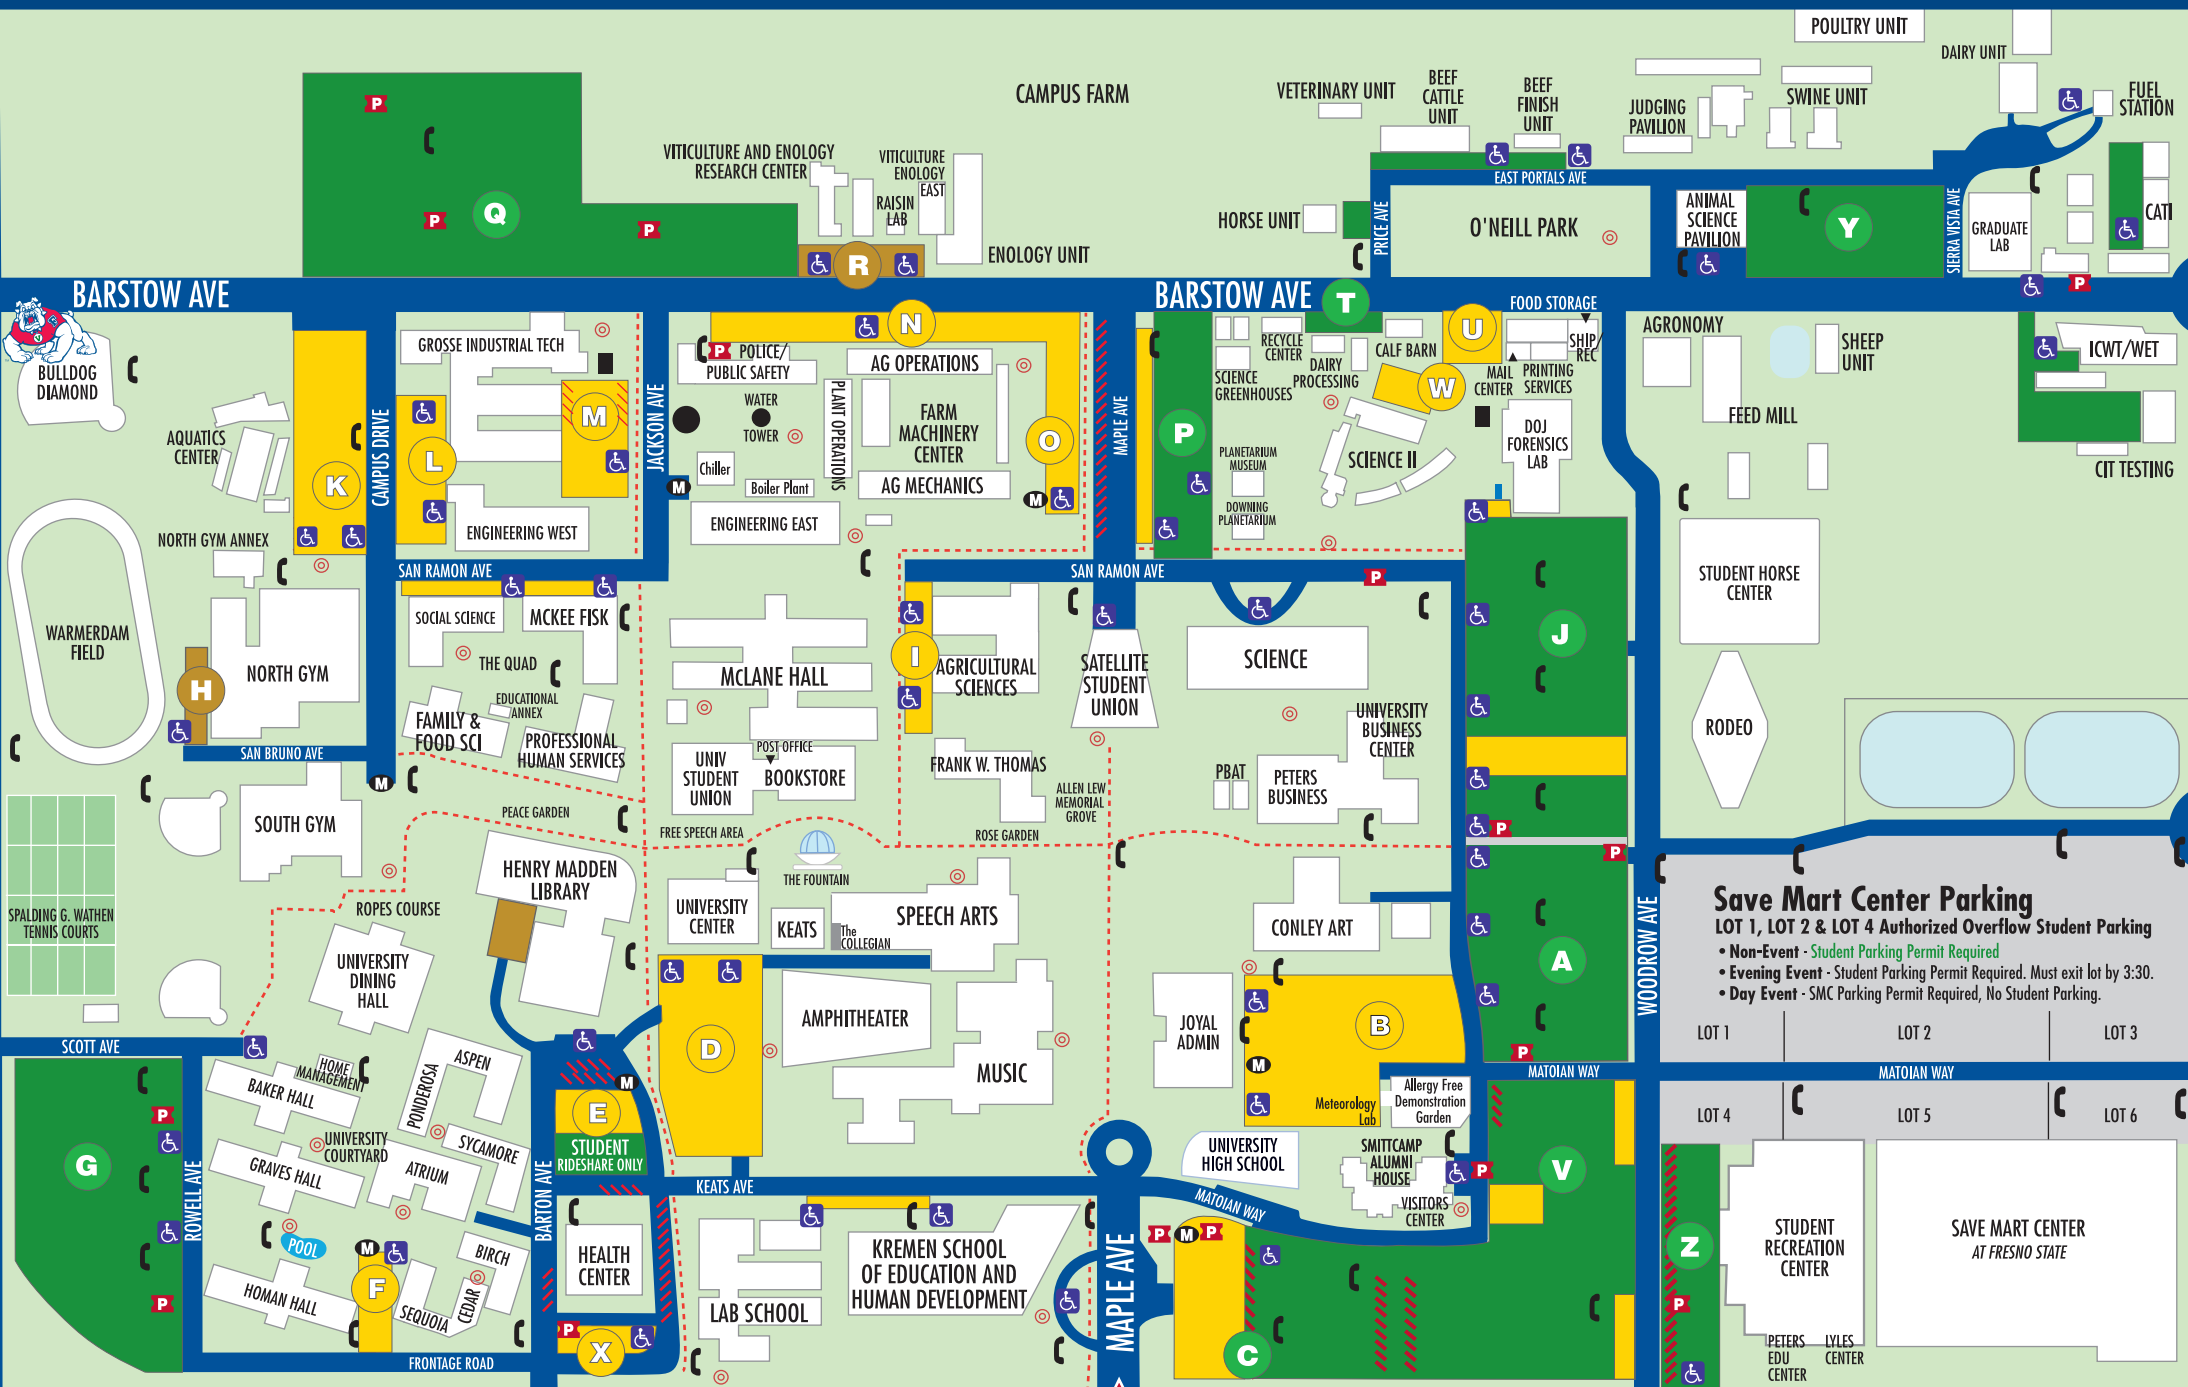

BULLDOG LANE

CEDAR AVE

WOODROW AVE

SHAW AVE

MAIN ENTRANCE

SHAW AVE

SHAW AVE

GREEN PERMIT STUDENT/PUBLIC PARKING

BLUE PERMIT DISABLED PARKING

DAILY PARKING PERMIT DISPENSERS

MOTORCYCLE PARKING

PARKING METERS

EMERGENCY TELEPHONE

YELLOW PERMIT FACULTY/STAFF PARKING

GOLD PERMIT SPECIAL USE PARKING

SAVEMART CENTER PARKING

SAFE LIGHTING PATH

DESIGNATED SMOKING AREAS

CALIFORNIA STATE UNIVERSITY, FRESNO
5241 North Maple Avenue Fresno, CA 93740 • 559.278.4240

AUXILIARY SERVICES

FRESNO STATE FOUNDATION

Save Mart Center Parking
LOT 1, LOT 2 & LOT 4 Authorized Overflow Student Parking
• Non-Event - Student Parking Permit Required
• Evening Event - Student Parking Permit Required. Must exit lot by 3:30.
• Day Event - SMC Parking Permit Required, No Student Parking.