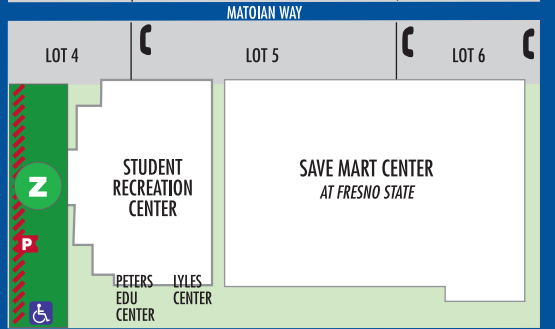

CEDAR AVE

CHESTNUT AVE

SHAW AVE

MAIN ENTRANCE

SHAW AVE

SHAW AVE

- GREEN PERMIT STUDENT/PUBLIC PARKING
- YELLOW PERMIT FACULTY/STAFF PARKING
- BLUE PERMIT DISABLED PARKING
- GOLD PERMIT SPECIAL USE PARKING
- P DAILY PARKING PERMIT DISPENSERS
- M MOTORCYCLE PARKING
- P SAVEMART CENTER PARKING
- /// PARKING METERS
- - - SAFE LIGHTING PATH
- EMERGENCY TELEPHONE
- ⊙ DESIGNATED SMOKING AREAS

CALIFORNIA STATE UNIVERSITY, FRESNO
5241 North Maple Avenue Fresno, CA 93740 • 559.278.4240

AUXILIARY
SERVICES

FRESNO STATE FOUNDATION

Save Mart Center Parking
LOT 1, LOT 2 & LOT 4 Authorized Overflow Student Parking
• Non-Event - Student Parking Permit Required
• Evening Event - Student Parking Permit Required. Must exit lot by 3:30.
• Day Event - SMC Parking Permit Required, No Student Parking.