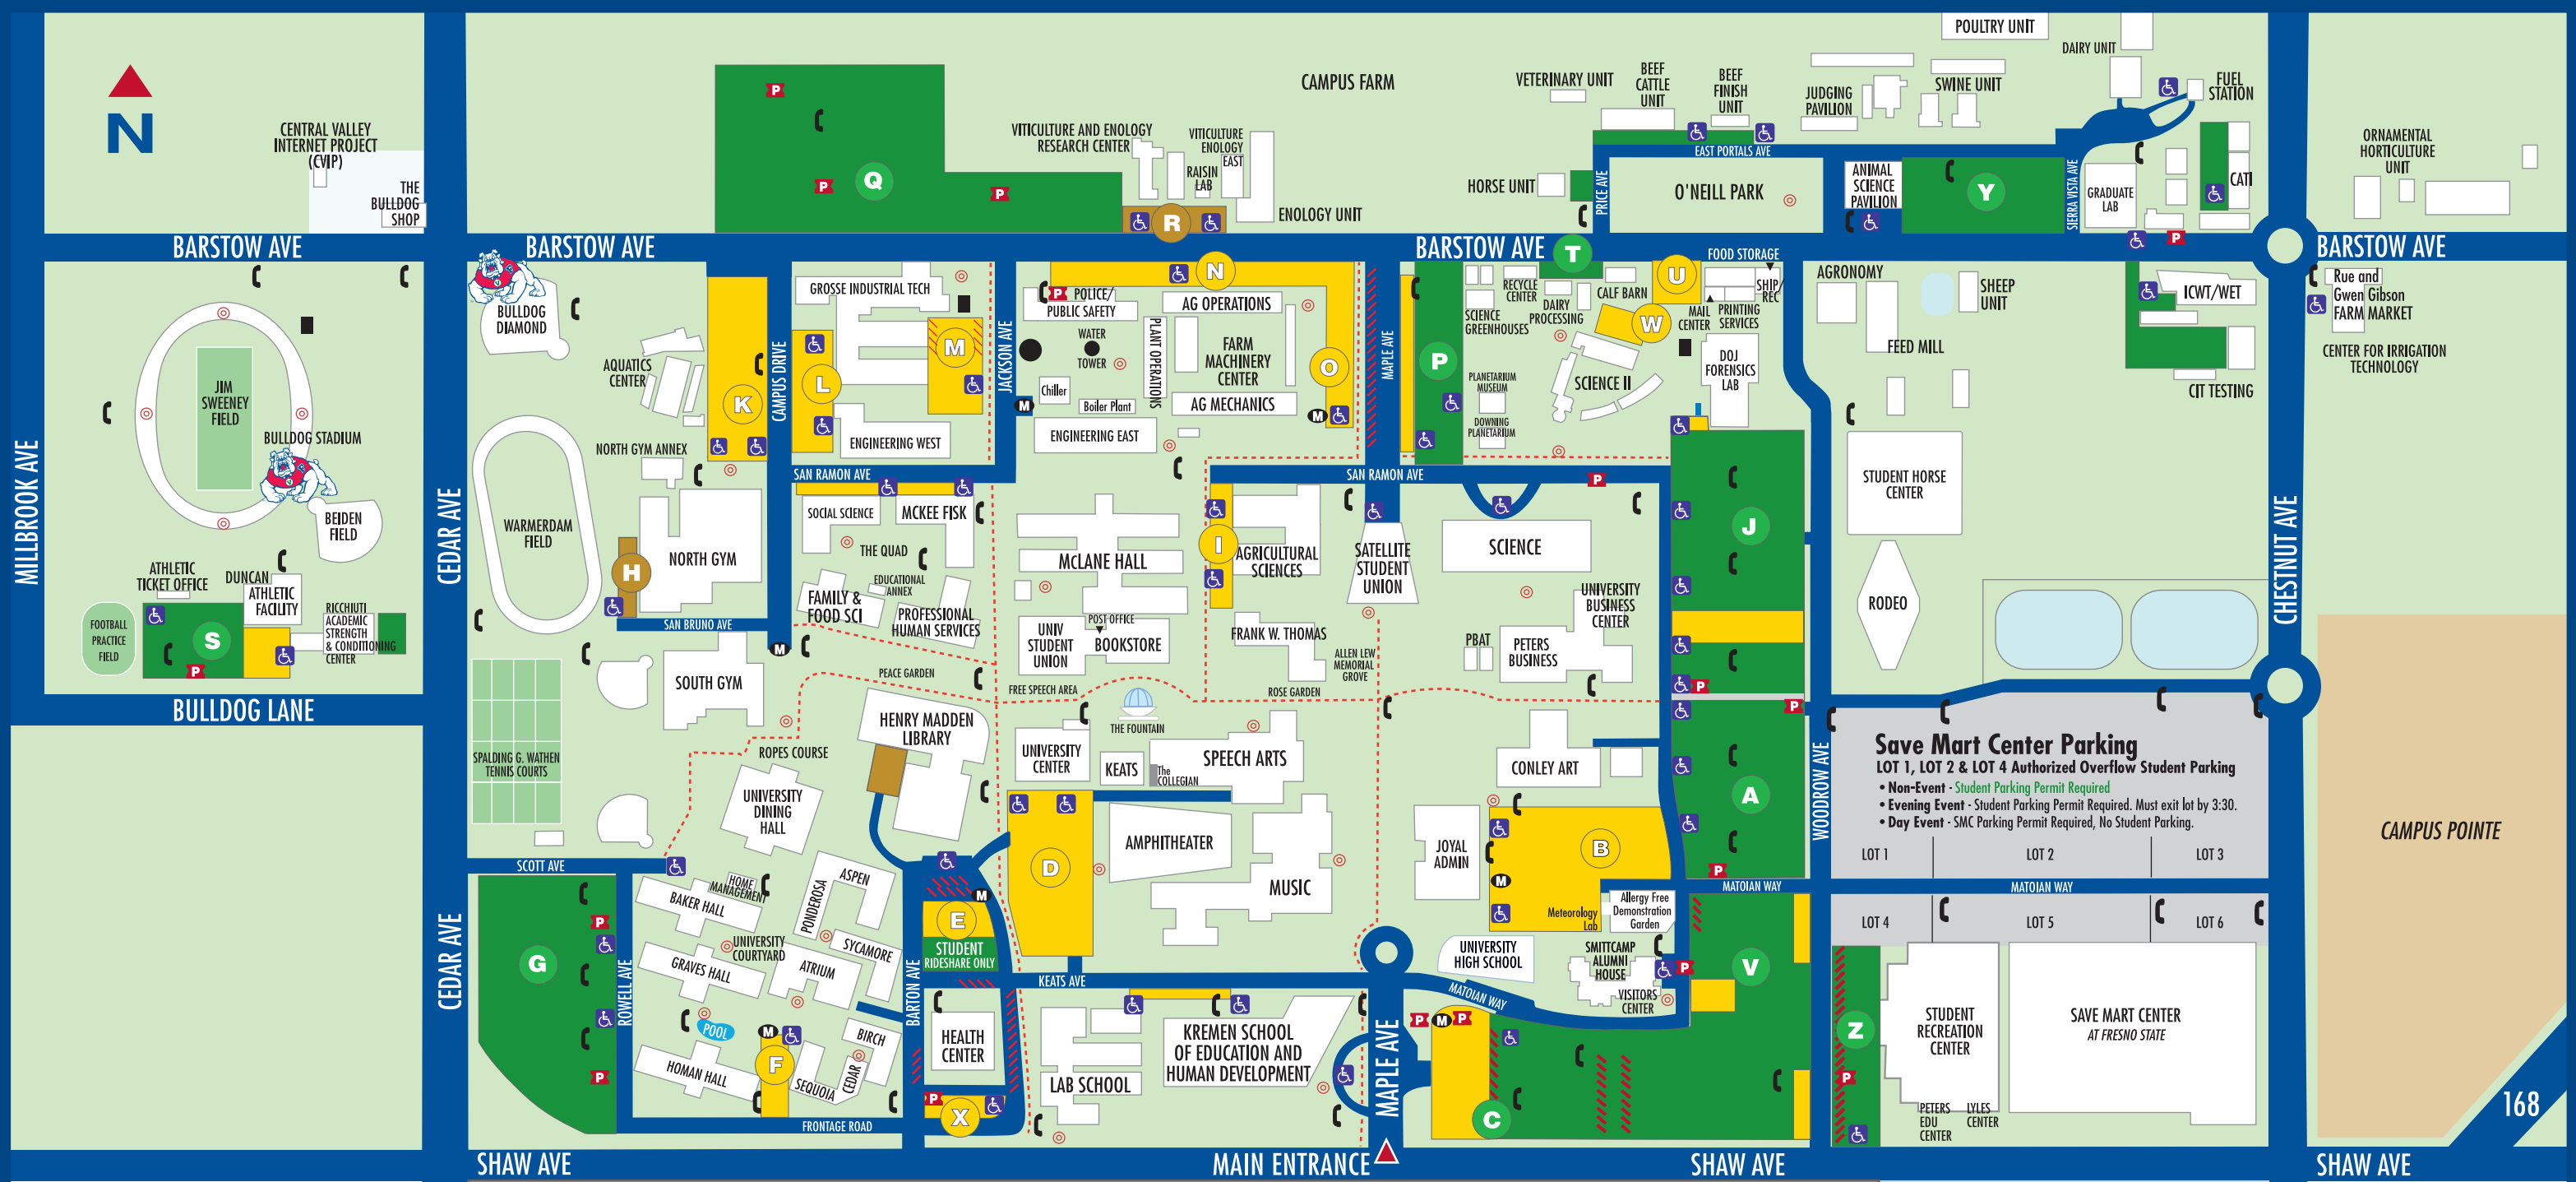

CENTRAL VALLEY
INTERNET PROJECT
(CVIP)
THE BULLDOG
SHOP

MILBROOK AVE

BARSTOW AVE

BARSTOW AVE

BARSTOW AVE

BARSTOW AVE

BULLDOG LANE

CEDAR AVE

CEDAR AVE

CHESTNUT AVE

SHAW AVE

MAIN ENTRANCE

SHAW AVE

SHAW AVE

- GREEN PERMIT STUDENT/PUBLIC PARKING
- YELLOW PERMIT FACULTY/STAFF PARKING
- BLUE PERMIT DISABLED PARKING
- GOLD PERMIT SPECIAL USE PARKING
- P DAILY PARKING PERMIT DISPENSERS
- M MOTORCYCLE PARKING
- P SAVEMART CENTER PARKING
- /// PARKING METERS
- - - SAFE LIGHTING PATH
- EMERGENCY TELEPHONE
- ⊙ DESIGNATED SMOKING AREAS

CALIFORNIA STATE UNIVERSITY, FRESNO
5241 North Maple Avenue Fresno, CA 93740 • 559.278.4240

AUXILIARY
SERVICES

FRESNO STATE FOUNDATION

Save Mart Center Parking
LOT 1, LOT 2 & LOT 4 Authorized Overflow Student Parking
• Non-Event - Student Parking Permit Required
• Evening Event - Student Parking Permit Required. Must exit lot by 3:30.
• Day Event - SMC Parking Permit Required, No Student Parking.

CAMPUS POINTE