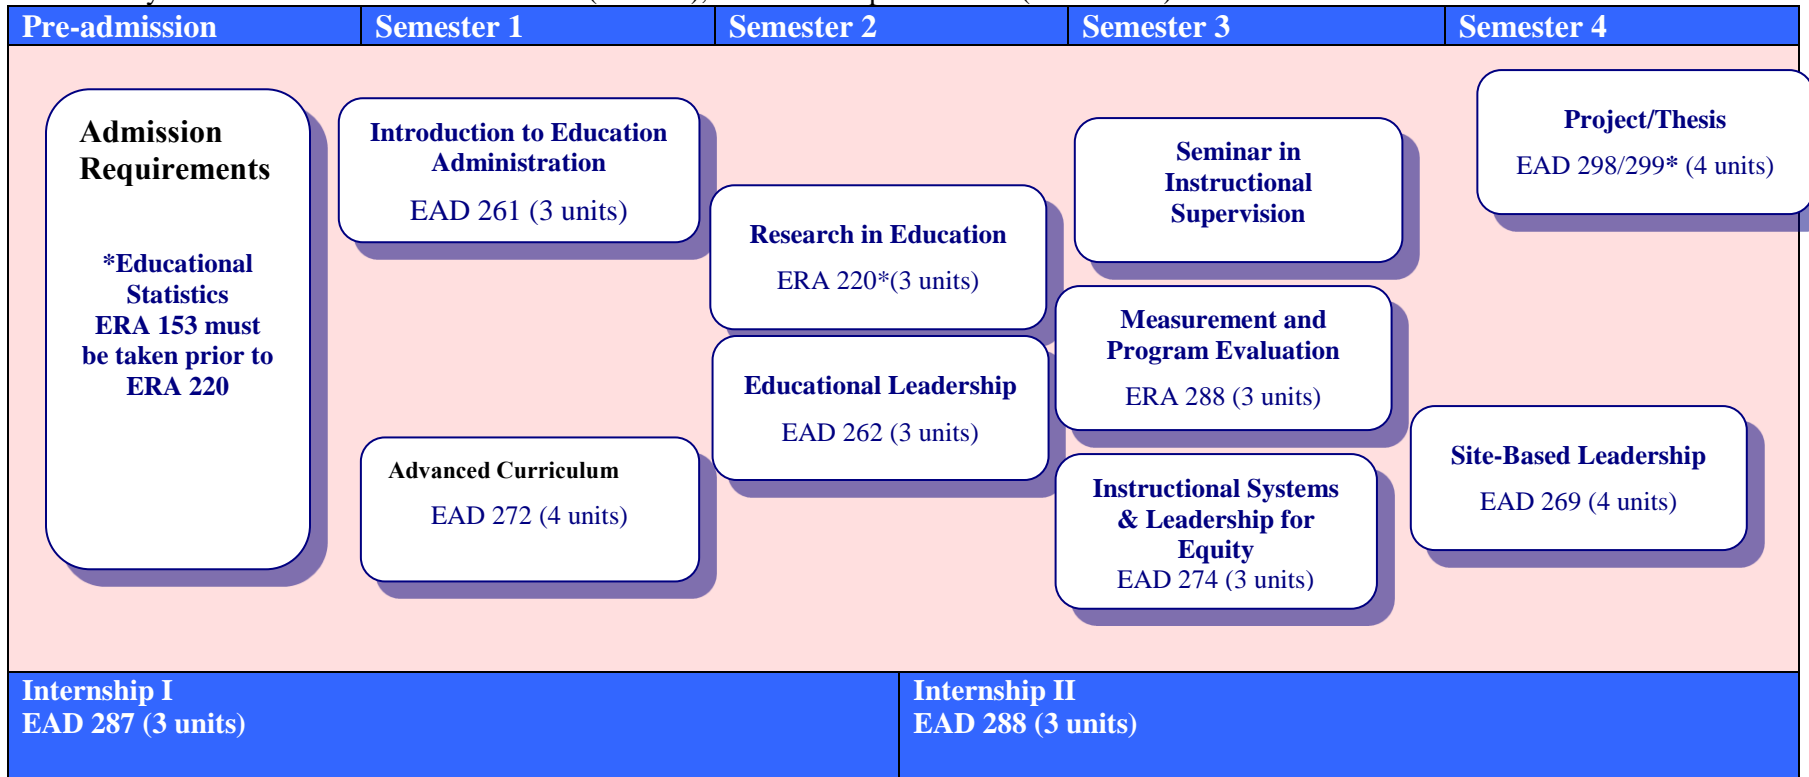

Appendix 1

CALIFORNIA STATE UNIVERSITY, FRESNO

EDUCATIONAL LEADERSHIP AND ADMINISTRATION PROGRAM WITH FOCUS ON INSTRUCTIONAL LEADERSHIP

Sequence of courses leading to: Master's Degree in Education (31 units),
 Preliminary Administrative Services Credential (24 units), and Internship Credential (24-29 units)

Revised 08/10

* *Required for M.A. degree*