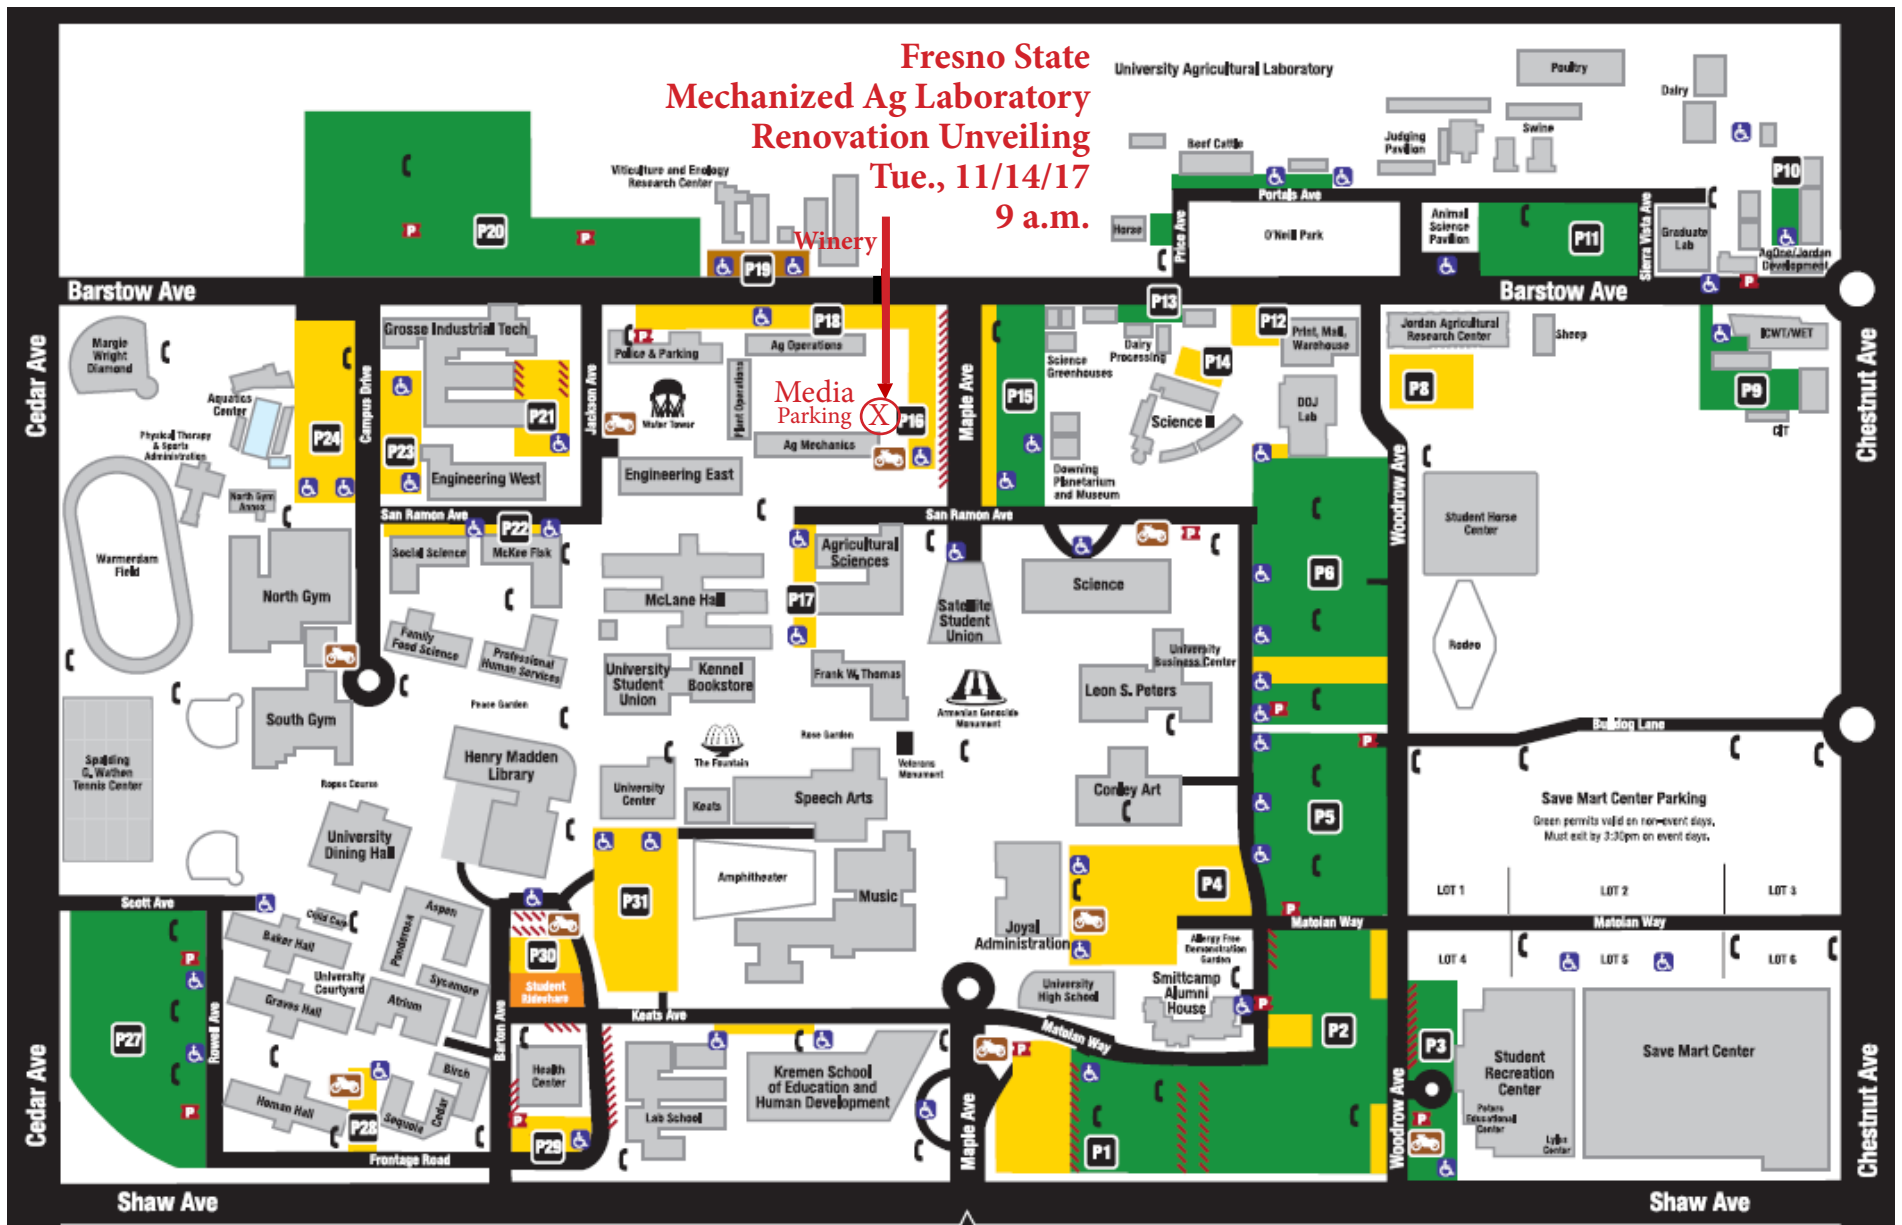

**Fresno State  
Mechanized Ag Laboratory  
Renovation Unveiling  
Tue., 11/14/17  
9 a.m.**

Winery

Media Parking X

Green Permit (Student/Visitor Parking)	Blue Permit (Disabled Parking)	Short Term Parking	Parking Meters
Yellow Permit (Employee Parking)	Motorcycle Parking	Daily Parking Permit Dispensers	Emergency Telephone