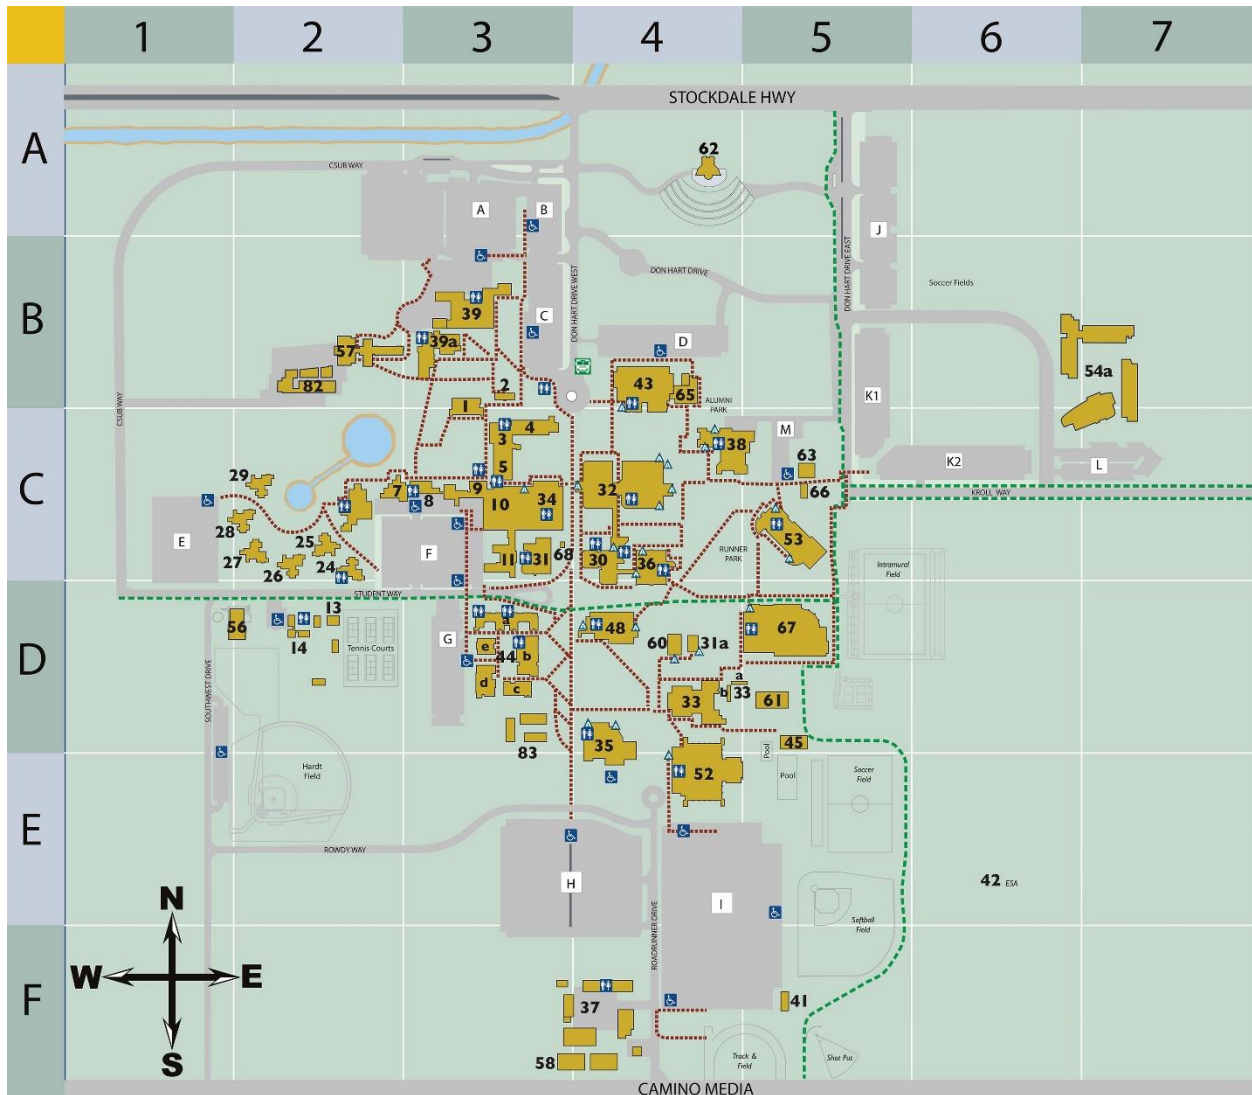

Society of Physics Students Zone 18 Meeting

Travel Information

Address: 9001 Stockdale Hwy, Bakersfield, CA 93311

Location: Humanities Complex 1107

Building 57 Section B2

Whether you're traveling from the I-5 or CA-99, it is most ideal to approach the campus from Stockdale Hwy and enter the campus from the North end using Don Hart Drive E or Don Hart Drive W.

Essentially you can park wherever, but to be closest to the venue it will be better to park in lots A, B, and C. You may purchase a parking pass the day of or request a prepaid parking code from us in advance.

See you soon! Safe Travels

-Society of Physics Students, CSU Bakersfield