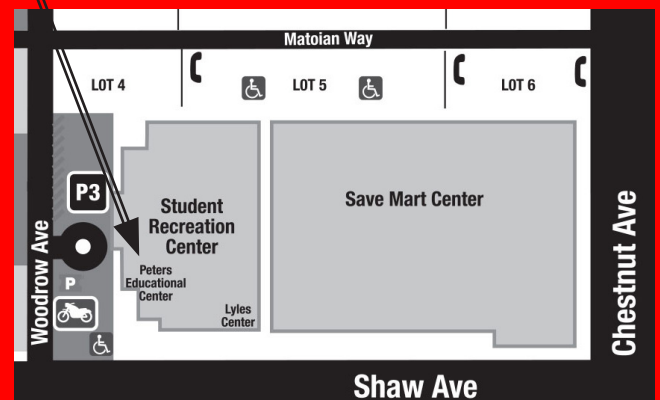

California State University, Fresno

College of Science and Mathematics

Departments of Biology and Earth & Environmental Sciences

present

BABA BRINKMAN

The artist behind the Rap Guide to Evolution brings his newest show...

Monday, September 26
Peters Educational Center
Doors 1:45 | Show 2:00-3:15

For more information:
Department of Biology
biodept@csufresno.edu
(559) 278-2001

@CSMfresno
@FresnoBiology
@BabaBrinkman

#BabaFresno