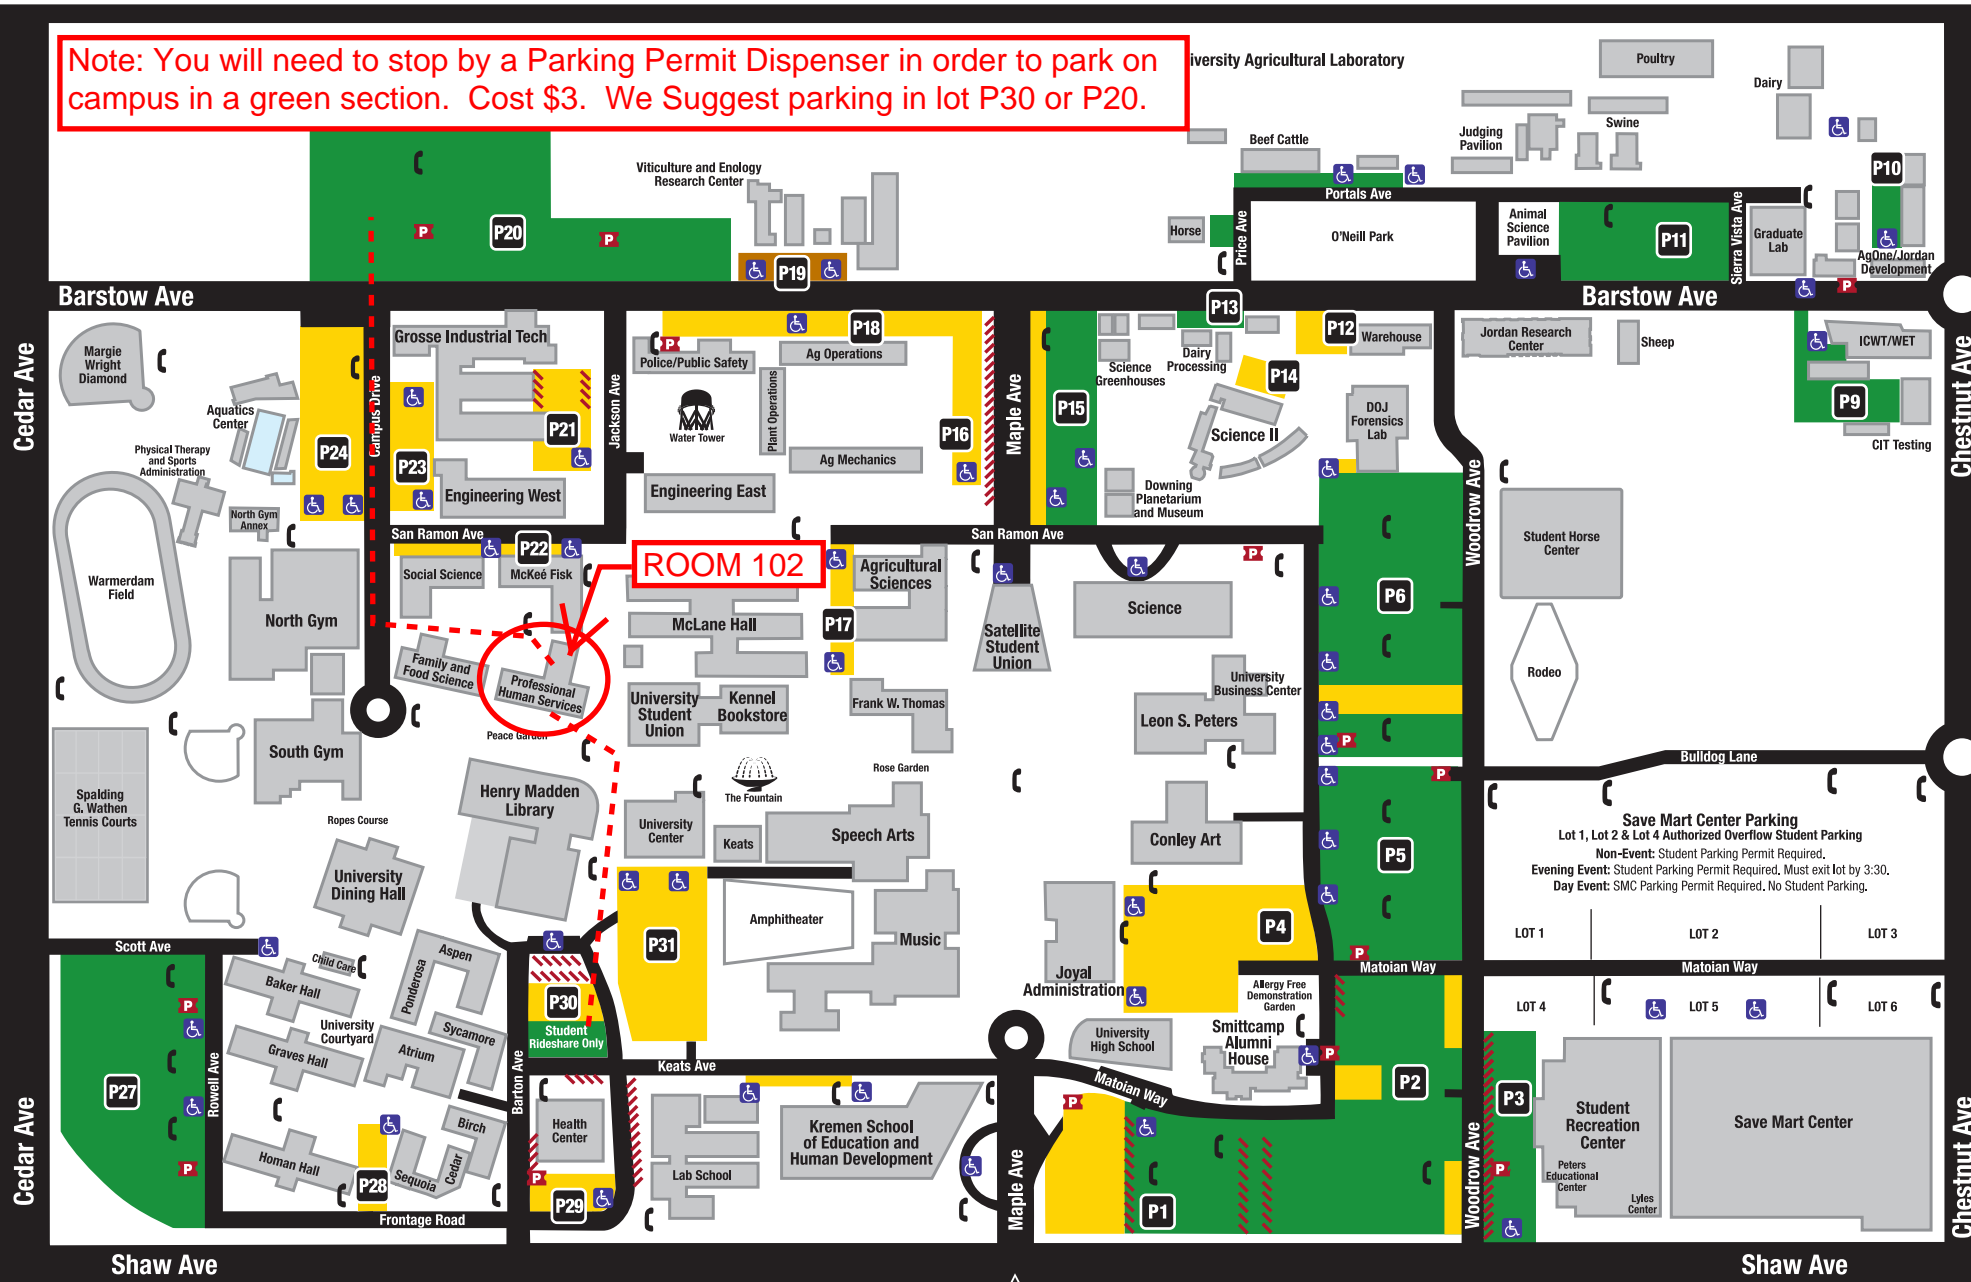

Note: You will need to stop by a Parking Permit Dispenser in order to park on campus in a green section. Cost \$3. We Suggest parking in lot P30 or P20.

Save Mart Center Parking
 Lot 1, Lot 2 & Lot 4 Authorized Overflow Student Parking
 Non-Event: Student Parking Permit Required.
 Evening Event: Student Parking Permit Required. Must exit lot by 3:30.
 Day Event: SMC Parking Permit Required. No Student Parking.

Green Permit (Student/Public Parking)	Blue Permit (Disabled Parking)	Short Term Parking	Parking Meters
Yellow Permit (Employee Parking)	Gold Permit (Special Use Parking)	Daily Parking Permit Dispensers	Emergency Telephone
			Auxiliary Services