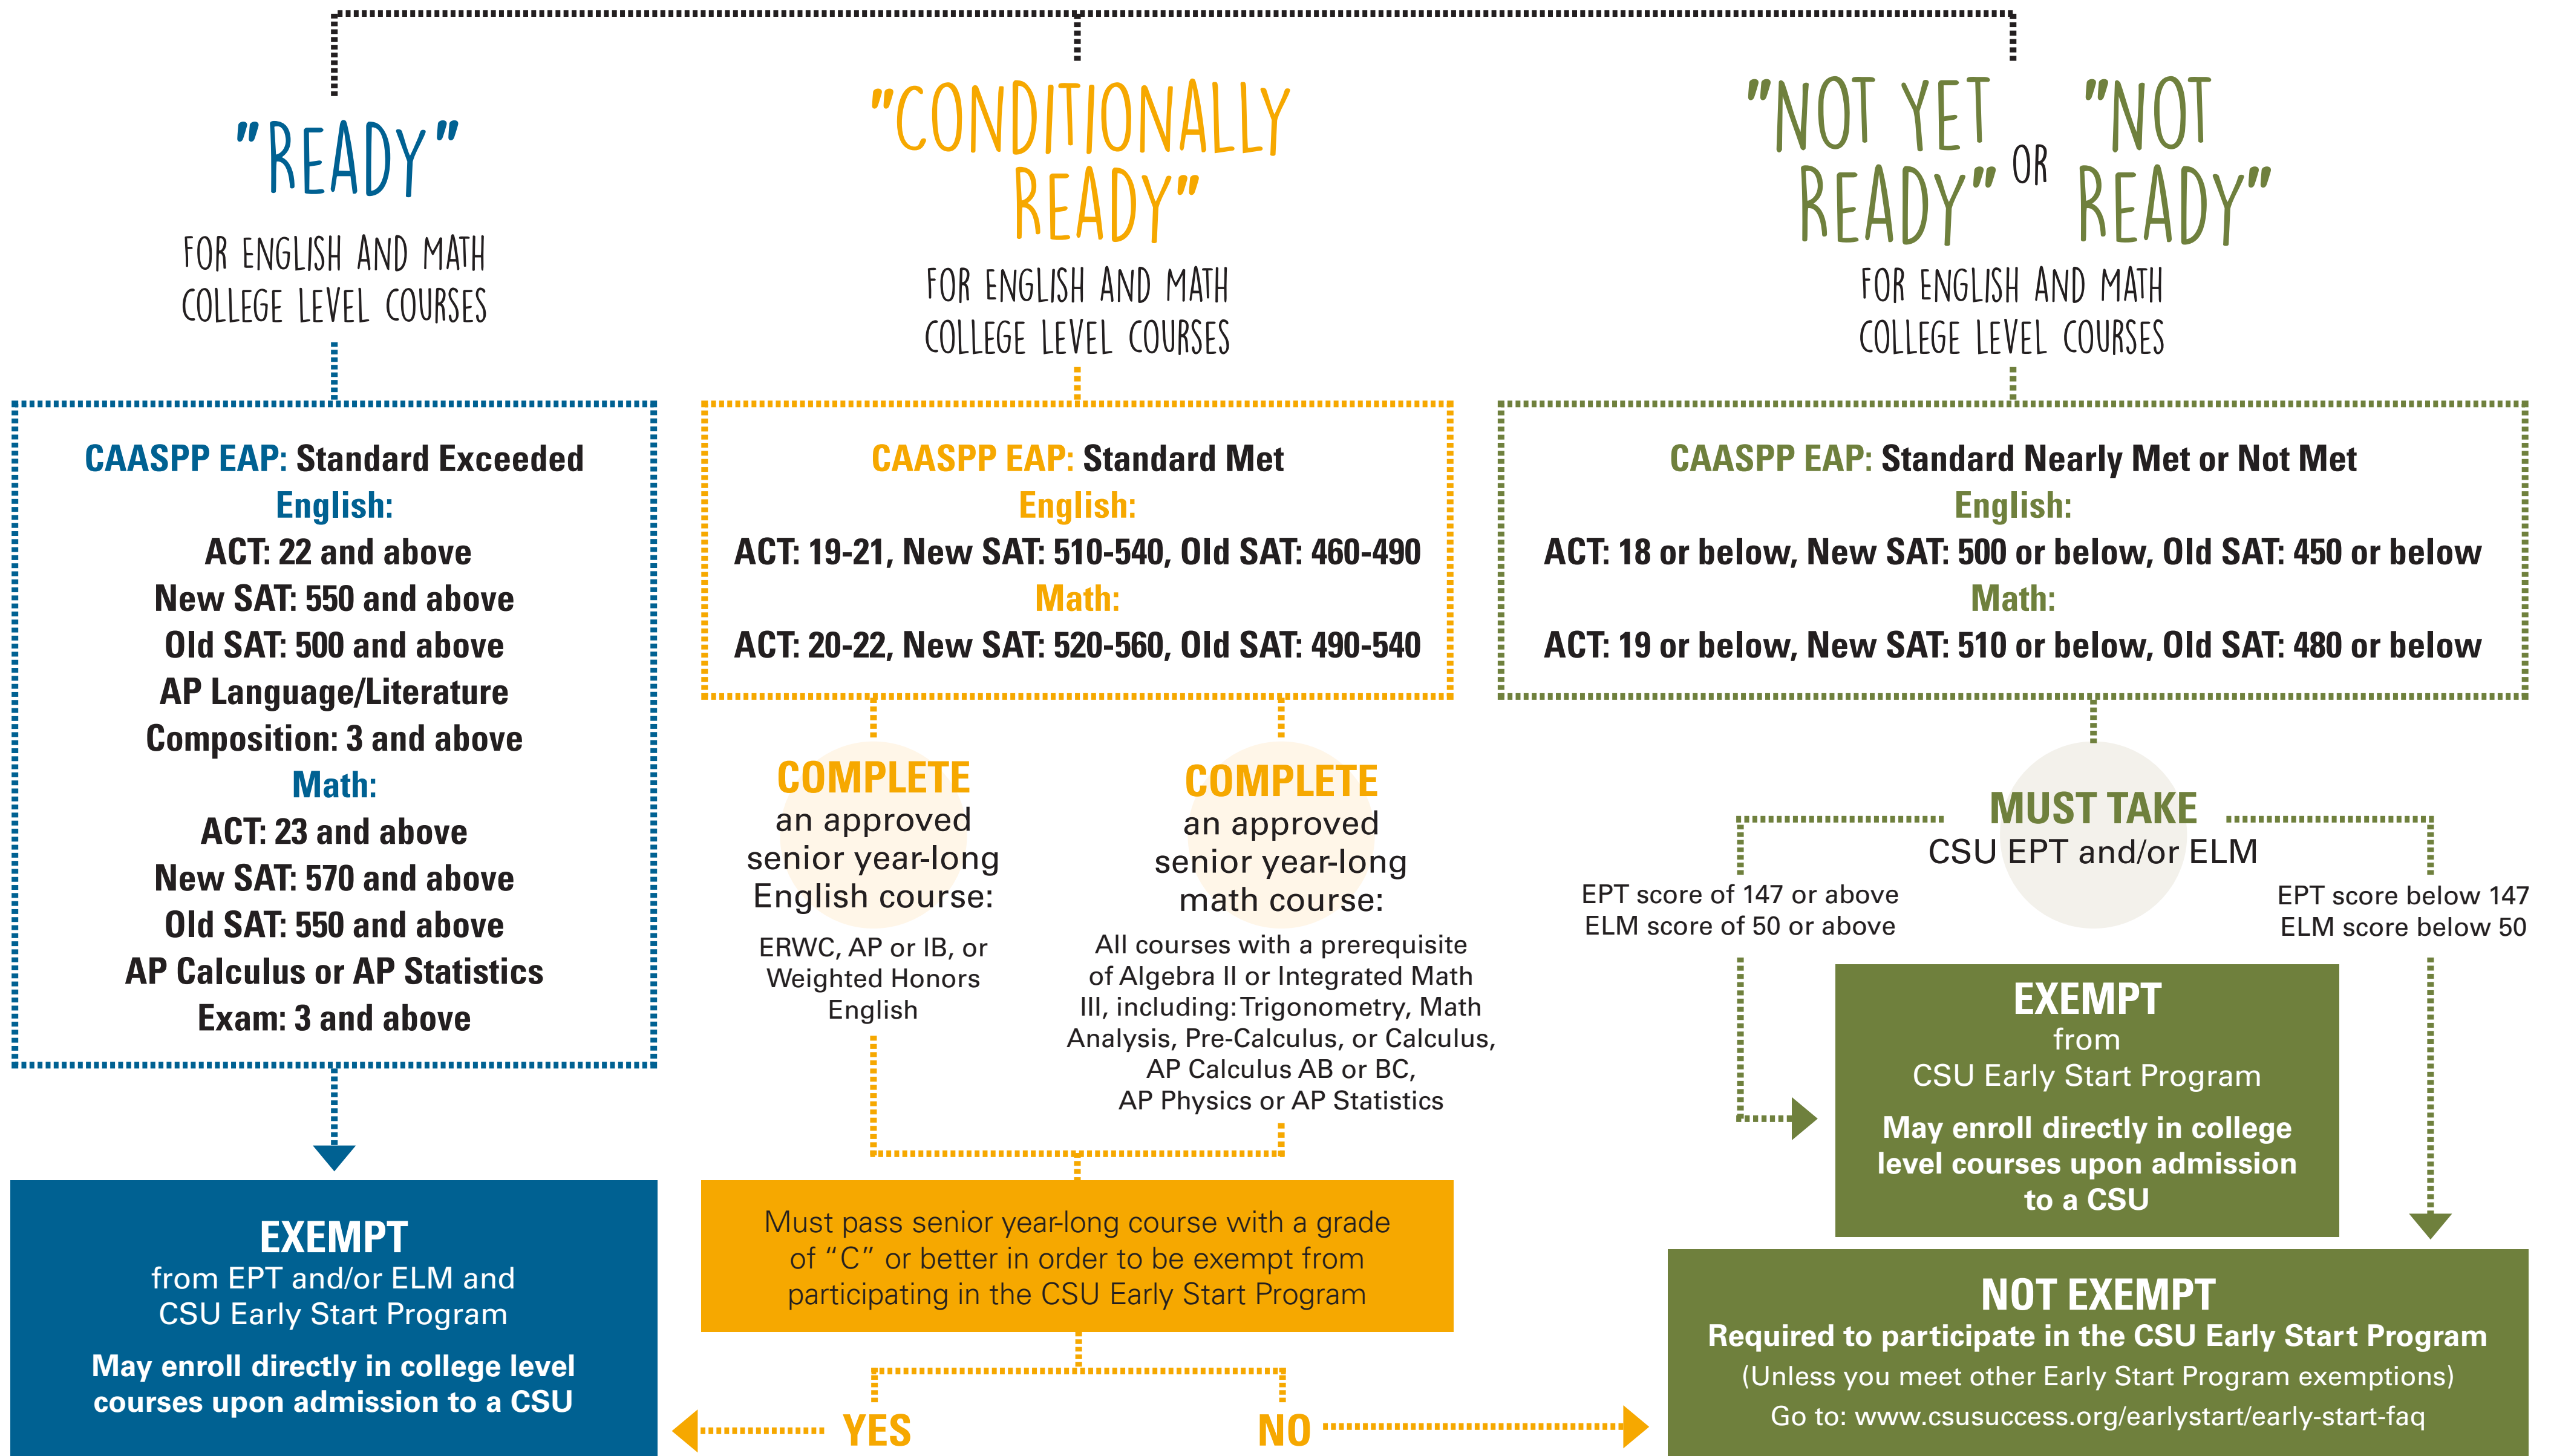

YOUR PATHWAY TO COLLEGE READINESS

BELOW ARE THE MULTIPLE WAYS TO BECOME CSU COLLEGE READY

Updated SAT Information

In March 2016, the College Board began administering a new SAT. The new SAT scores are different than the old SAT scores. The CSU will accept both old and new SAT scores for students graduating from high school in 2020 and prior.

ACT American College Testing
AP Advanced Placement
CAASPP California Assessment of Student Performance and Progress
EAP Early Assessment Program

ELM Entry Level Mathematics Exam
EPT English Placement Test
ERWC Expository Reading and Writing Course
IB International Baccalaureate
SAT Scholastic Aptitude Test