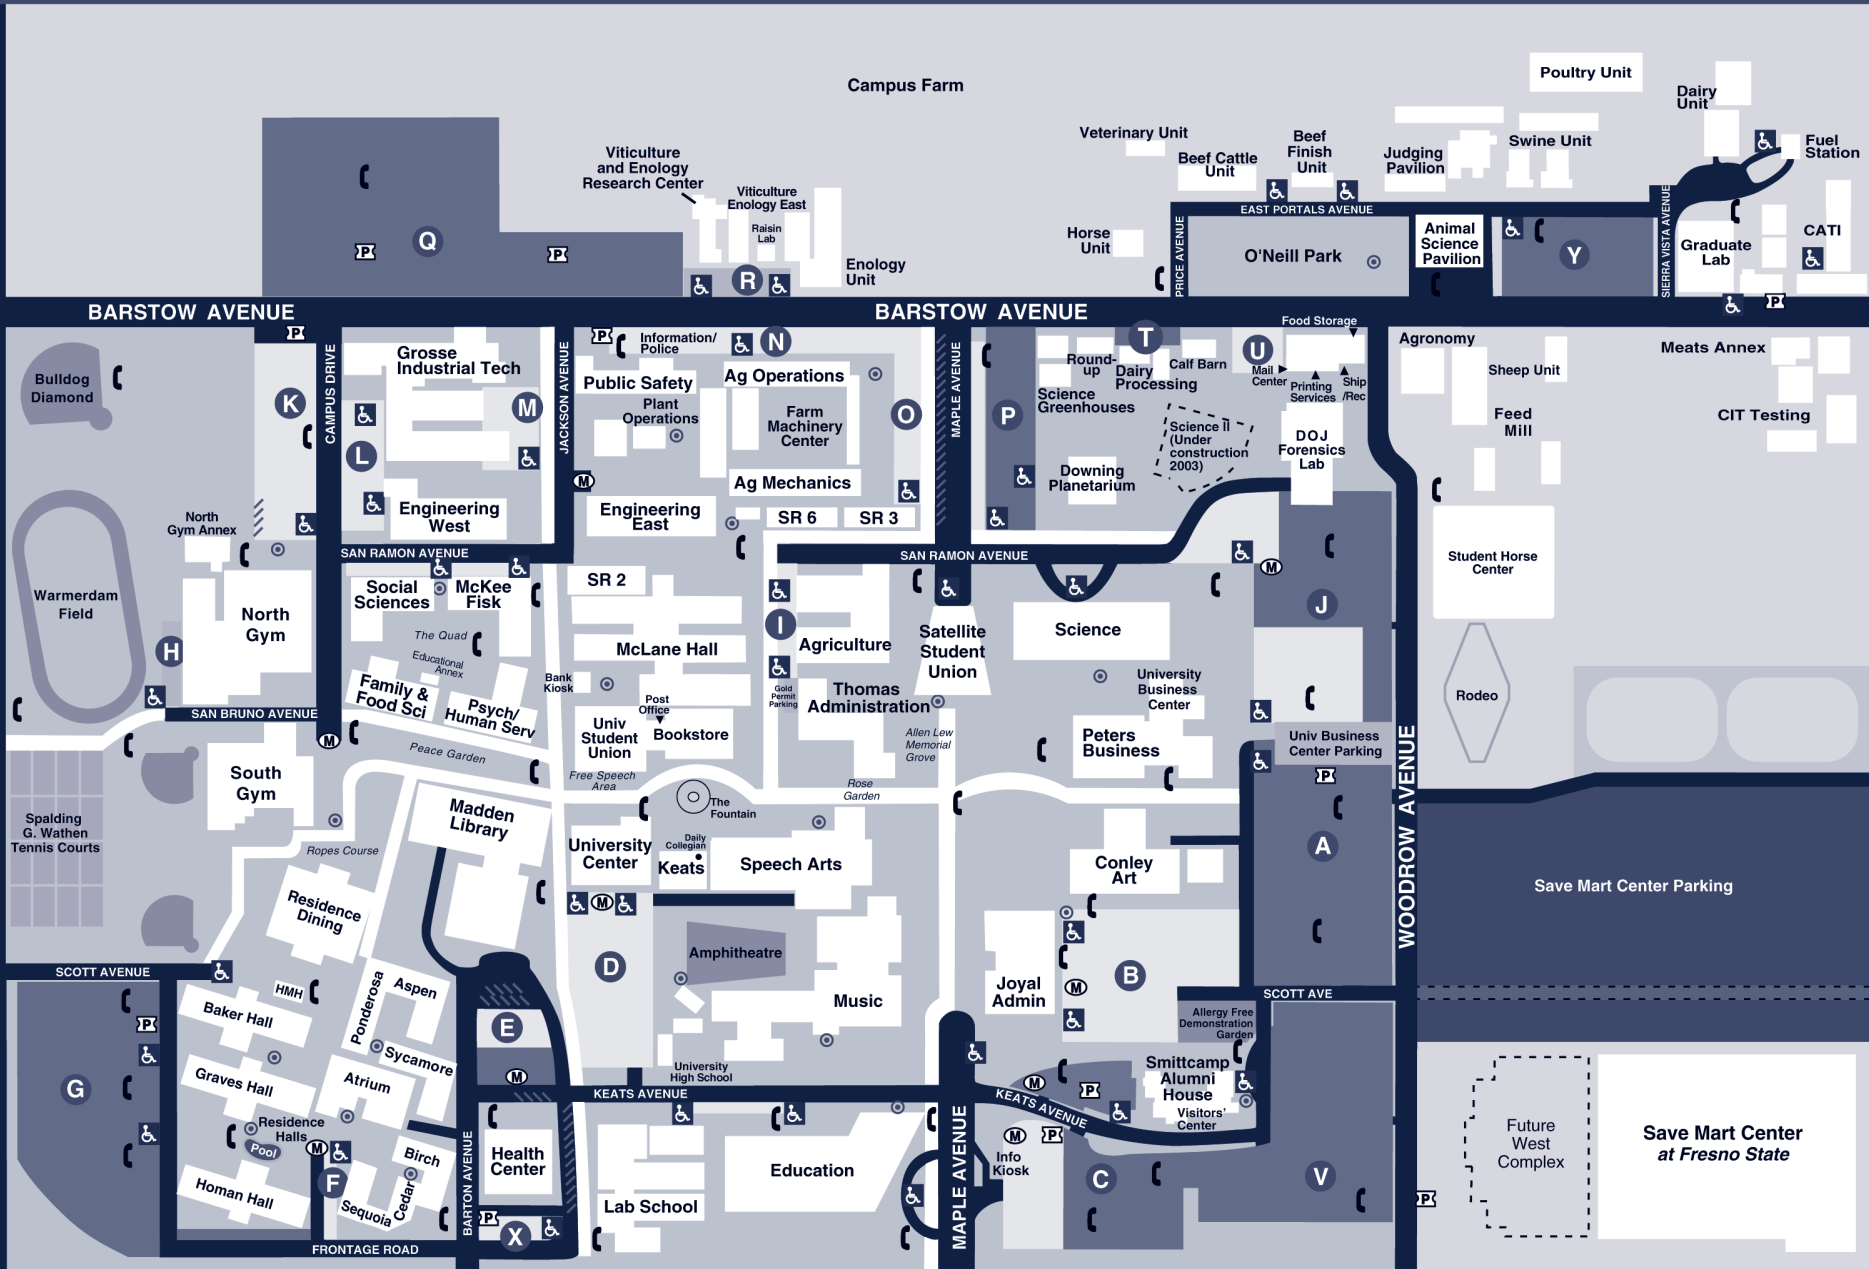

CALIFORNIA STATE UNIVERSITY, FRESNO

- BLUE PERMIT Disabled Parking
- Daily Parking Permit Dispensers
- Motorcycle Parking
- Parking Meters
- Emergency Telephones
- Designated Smoking Areas

Auxiliary Corporations