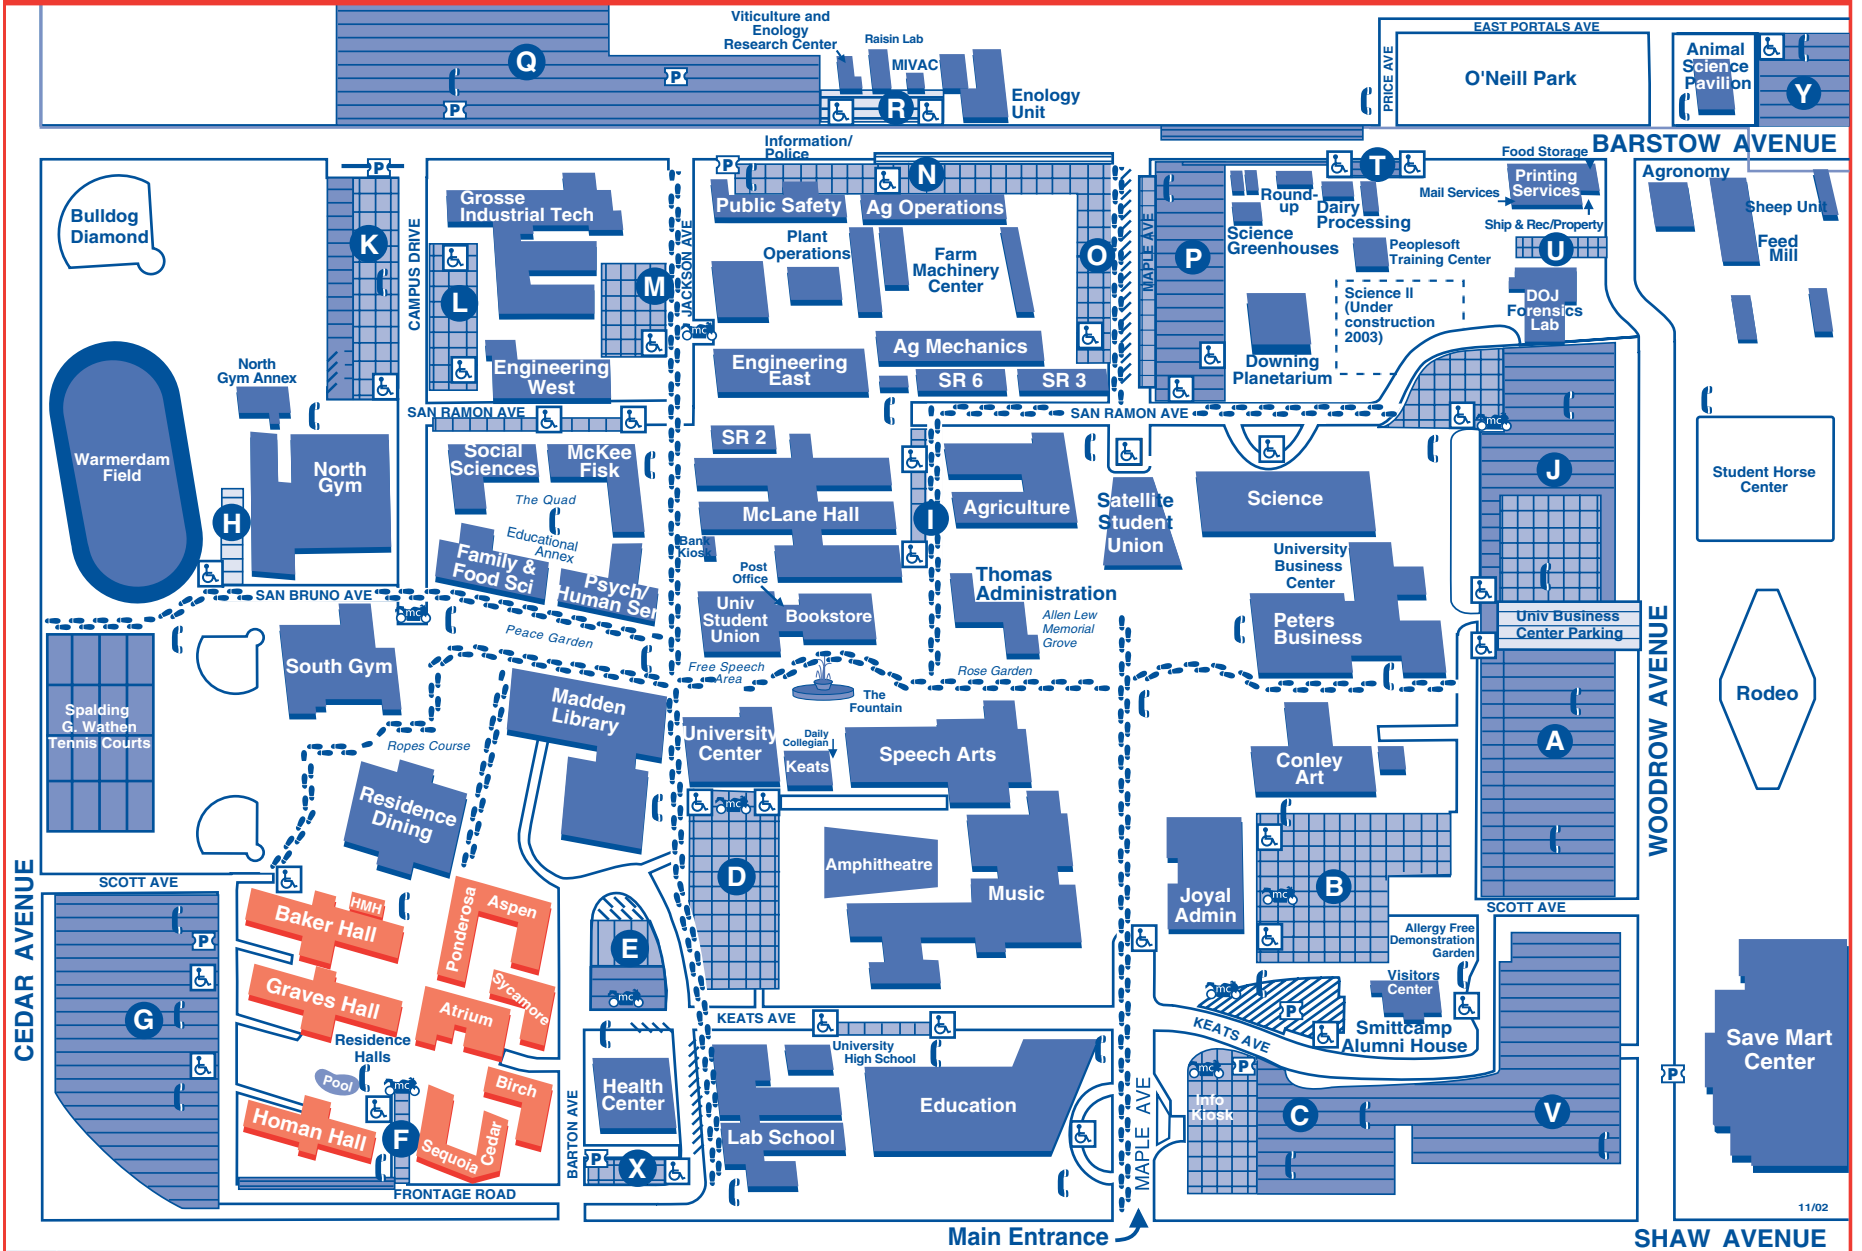

CALIFORNIA STATE UNIVERSITY, FRESNO

-  GREEN PERMIT
Student/Public Parking
-  YELLOW PERMIT
Faculty/Staff Parking

-  BLUE PERMIT
Disabled Parking
-  GOLD PERMIT
Special Use Parking

-  Motorcycle Parking
-  Safe Lighting Path

-  Parking Meters
-  Daily Parking Permit Dispensers

-  Emergency Telephones
-  Short Term Parking