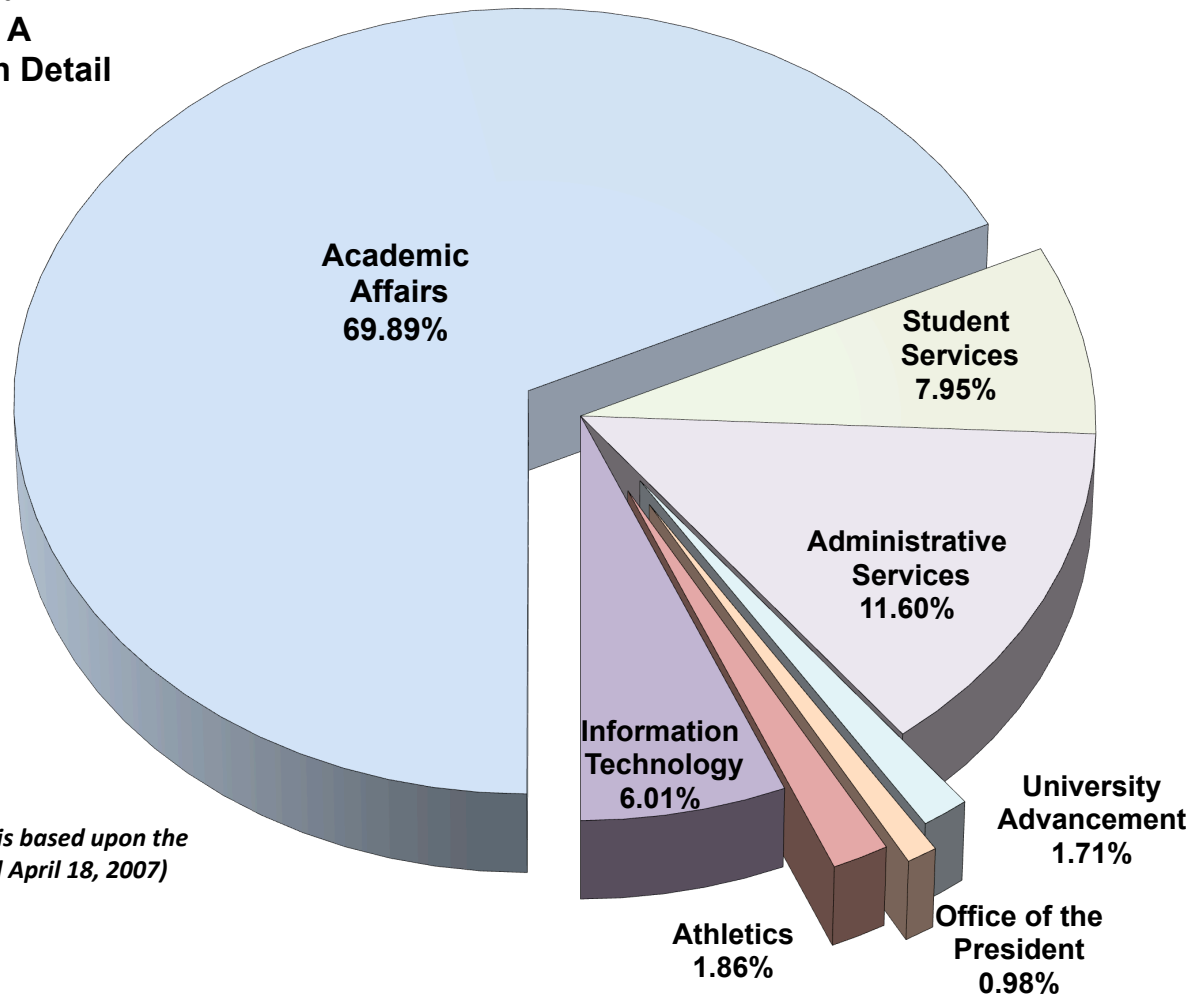

**California State University, Fresno
General Fund
2010-11 Level A
Baseline Allocation Detail**

(The Level A Allocation % is based upon the President's Memo dated April 18, 2007)