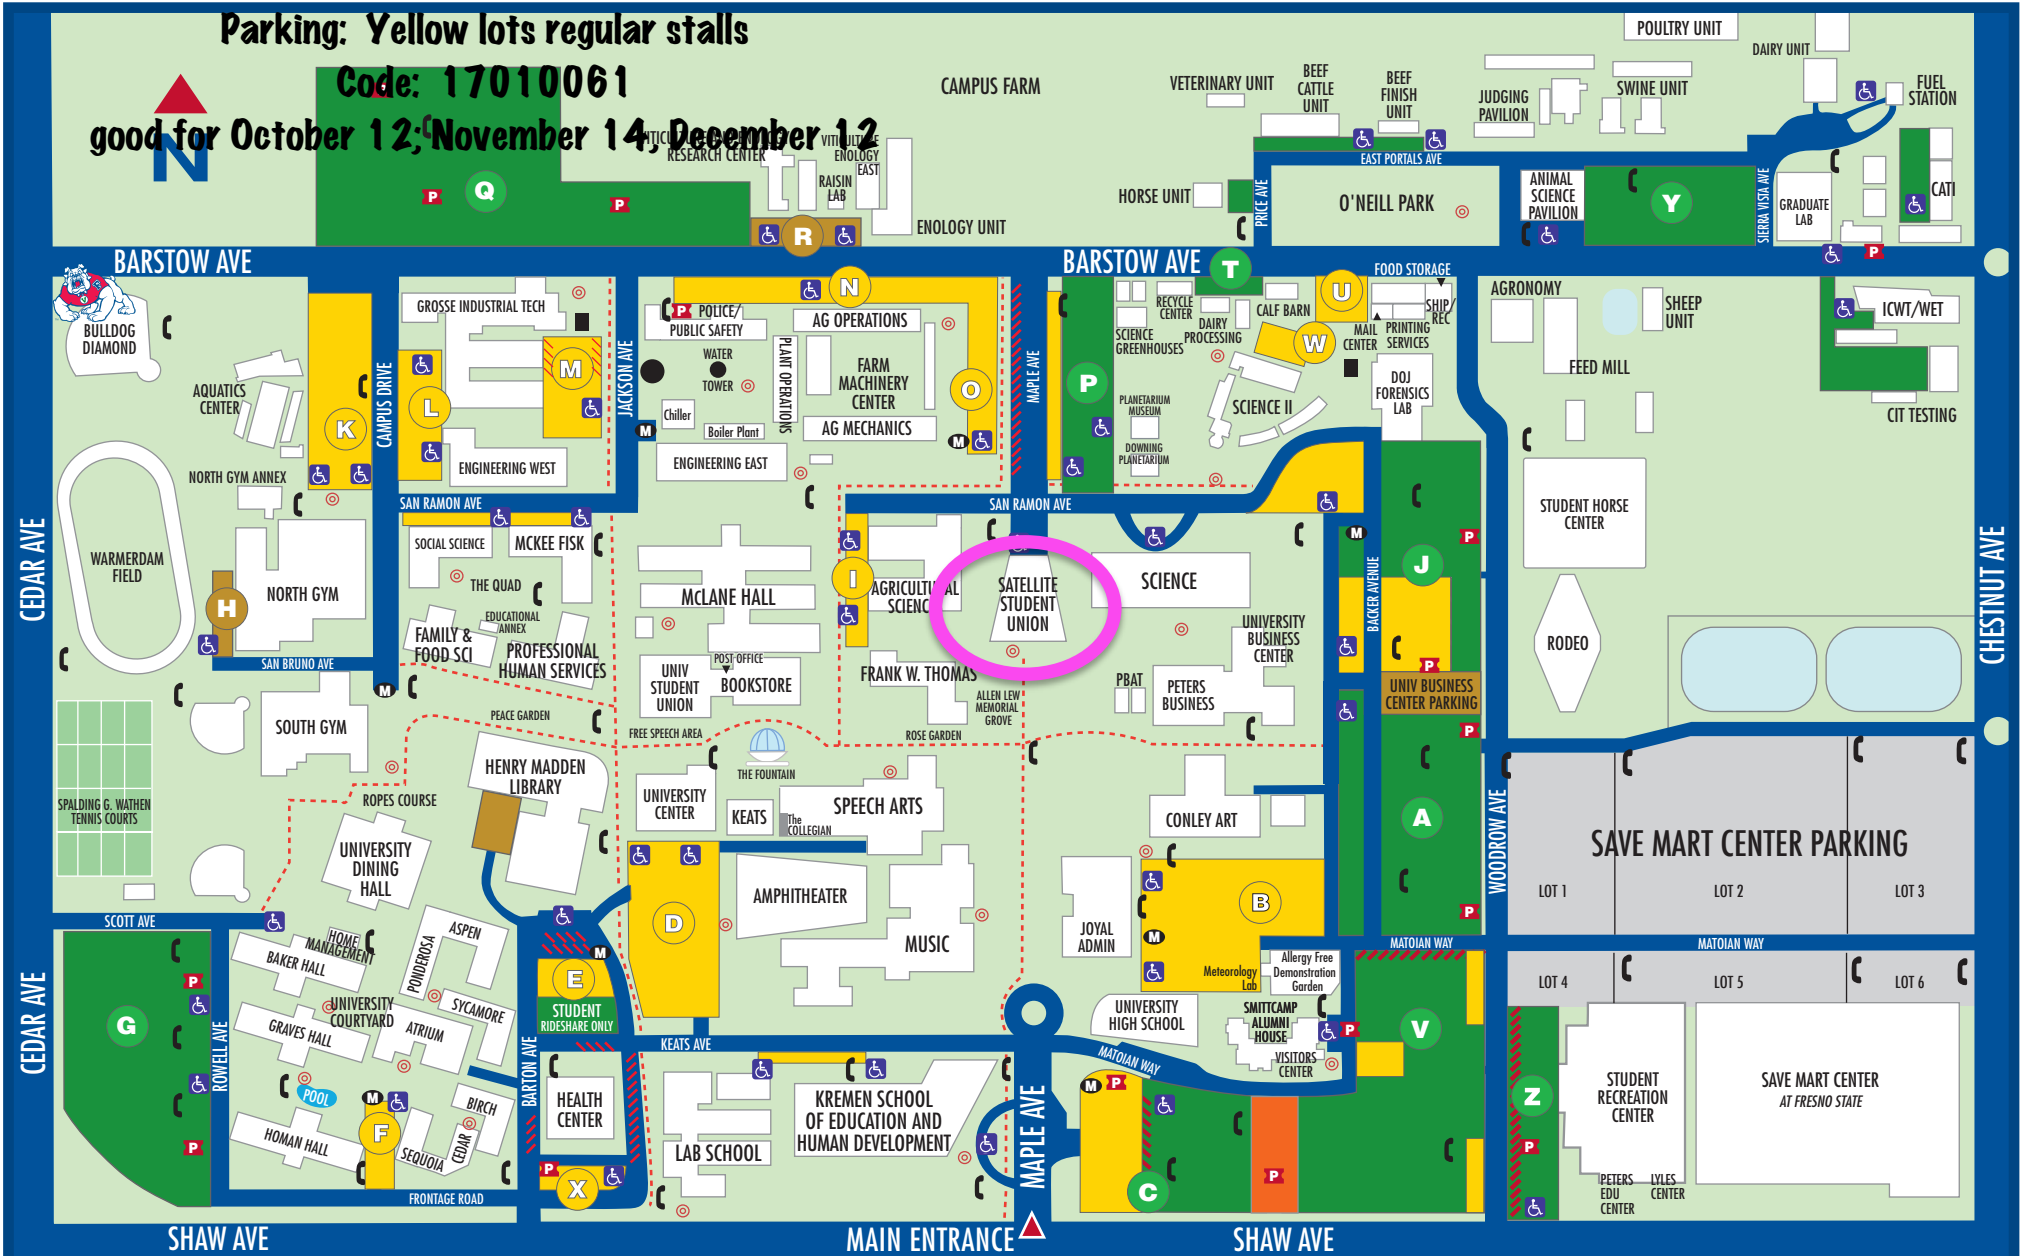

CALIFORNIA STATE UNIVERSITY, FRESNO

Parking: Yellow lots regular stalls

Code: 17010061

good for October 12, November 14, December 12

GREEN PERMIT STUDENT/PUBLIC PARKING	BLUE PERMIT DISABLED PARKING	SHORT TERM PARKING	MOTORCYCLE PARKING	PARKING METERS	EMERGENCY TELEPHONE
YELLOW PERMIT FACULTY/STAFF PARKING	GOLD PERMIT SPECIAL USE PARKING	SAVEMART CENTER PARKING	DAILY PARKING PERMIT DISPENSERS	SAFE LIGHTING PATH	DESIGNATED SMOKING AREAS

FRESNO STATE
California State University, Fresno
5241 N. Maple Avenue
Fresno, CA 93740

AUXILIARY SERVICES