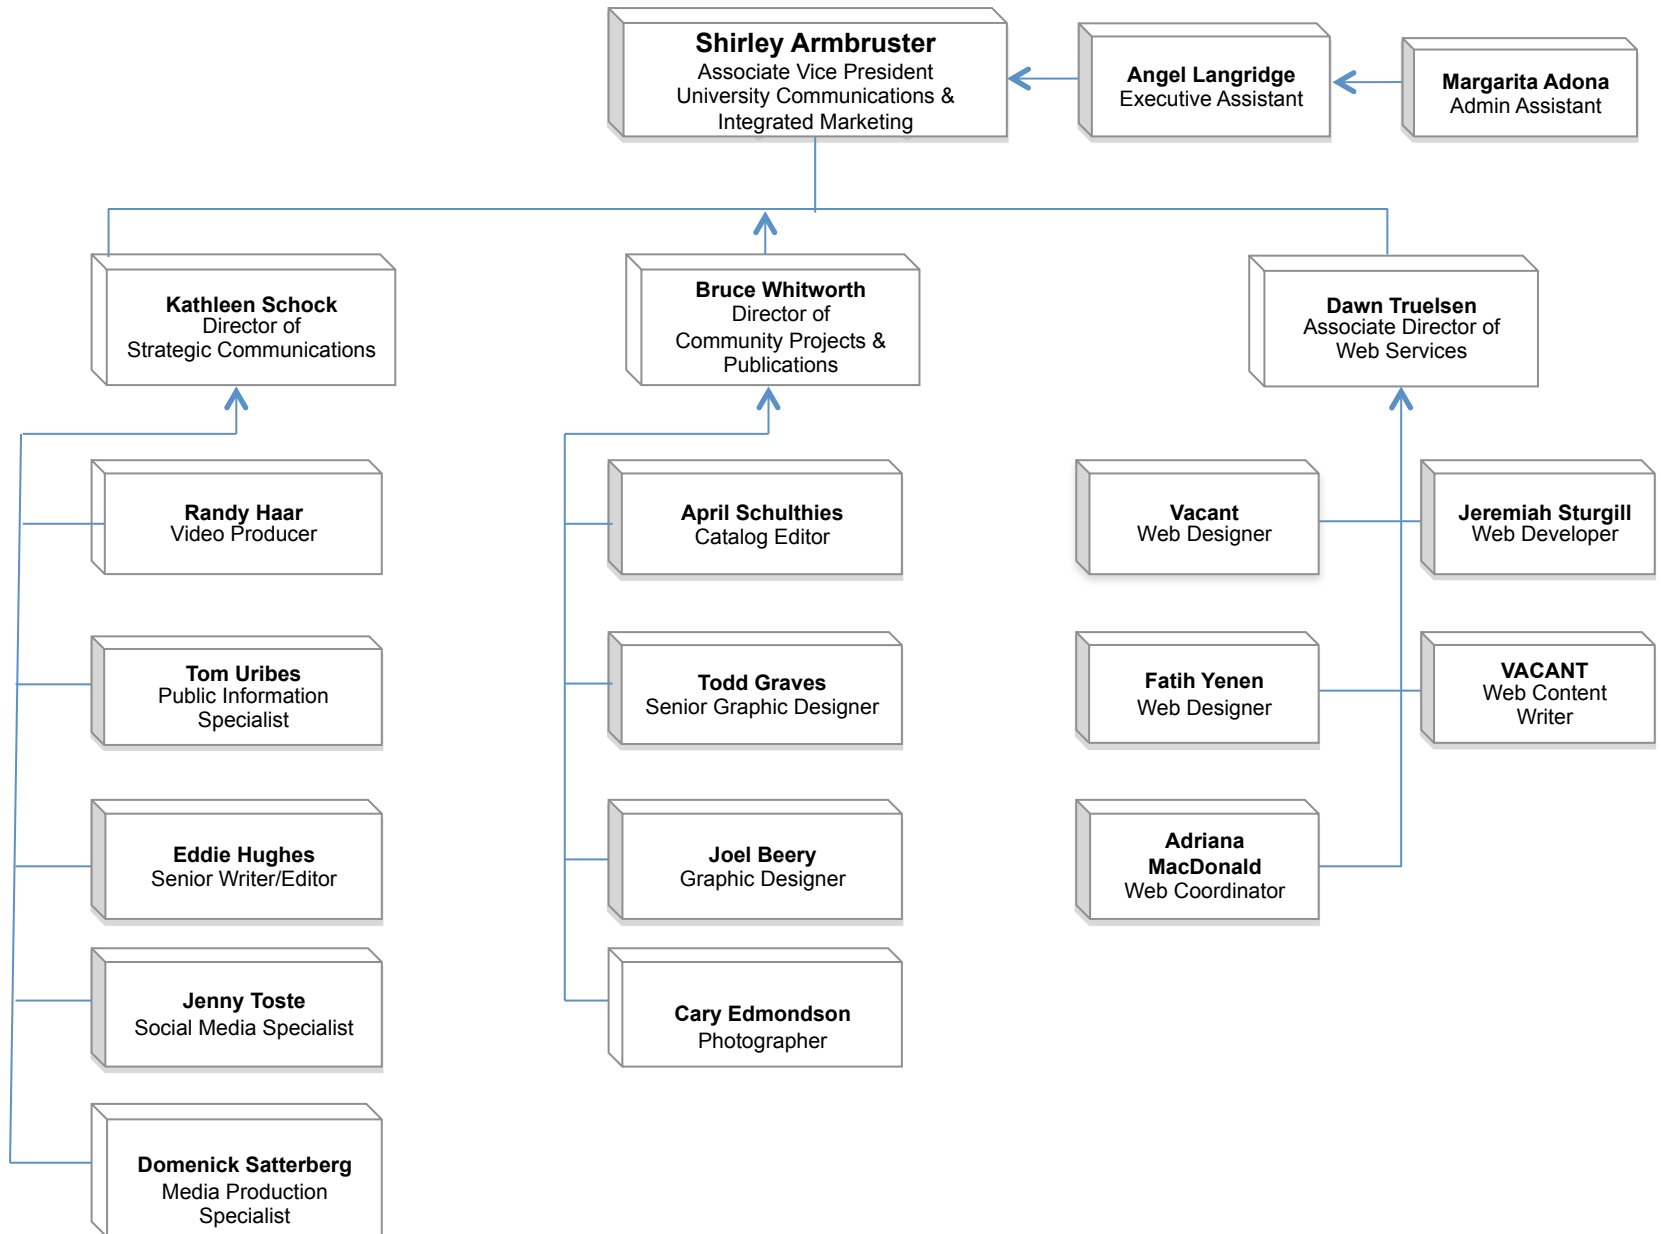

Gena Behrens
Executive Assistant

Helen Bailey
Administrative Support
Coordinator

Christine Thibodeaux
Director of
Advancement Operations

Shirley Armbruster
Associate Vice President
University Communication &
Integrated Marketing

Vacant
Associate Vice President
University Development

Ellen Jamra
Executive Director
Advancement Services

Jacqui Glasener
Executive Director
Alumni Association

Advancement Operations FY 2015-16

University Development FY 2015-16

Advancement Services FY 2015-16

University Communications FY 2015-16

Alumni Association FY 2015-16