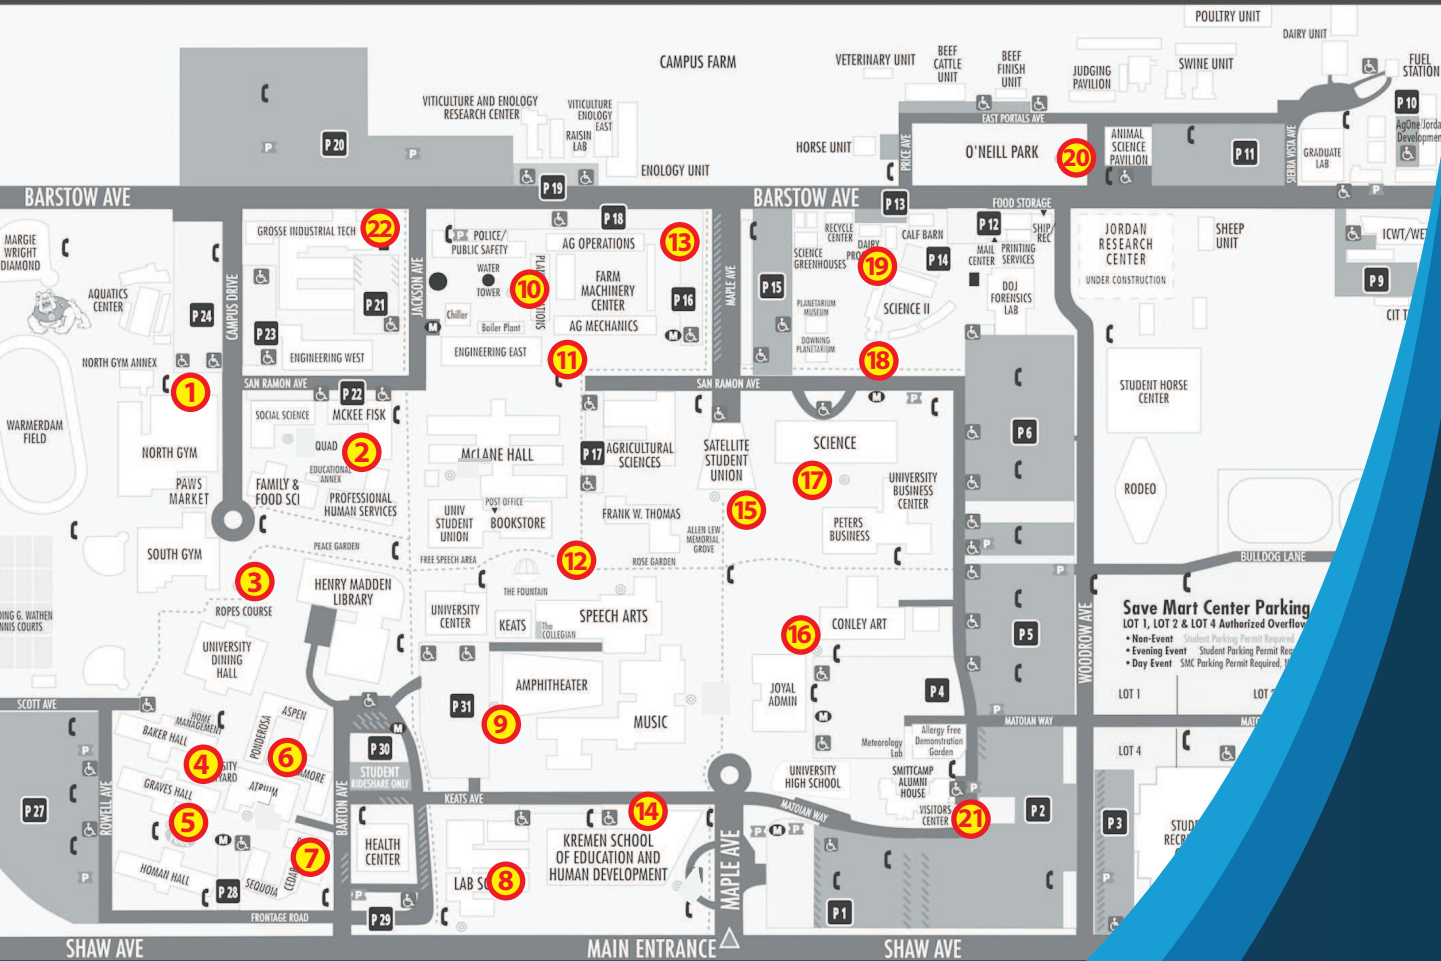

# DESIGNATED SMOKING AREAS ON CAMPUS

CALIFORNIA STATE UNIVERSITY, FRESNO

- 1) North Gym, northeast corner of the grass area
- 2) Psychology & Human Services, McKee Fisk, Social Science and Family and Food Sciences, at the benches on the northeast side of the quad area
- 3) University Dining Hall, north of building, northeast of ropes course
- 4) Residence halls, between Baker & Graves
- 5) Residence halls, between Homan & Graves
- 6) Residence halls, between Ponderosa & Sycamore
- 7) Residence halls, between Sequoia & Birch
- 8) Lab School, southwest corner
- 9) Amphitheater, west side sidewalk next to Parking Lot P31
- 10) Plant Operations, under water tower, north side
- 11) Engineering East, southeast side, near fire hydrant
- 12) Speech Arts, north side of building, NW corner of rose garden by benches
- 13) Agricultural Operations, north side of yard near wash rack
- 14) Kremen Education building, north side, east of flyer kiosk
- 15) Satellite Student Union, south of main entrance by tree
- 16) Conley Art and Joyal Admin Building, northwest corner of Parking Lot P4
- 17) Science and Peters buildings, halfway between each building
- 18) Science II, south side of building
- 19) Science II, northwest corner of building near Planetarium
- 20) O'Neill Park, near picnic tables
- 21) Smittcamp Alumni House, southeast corner
- 22) Grosse Industrial Technology, northeast side of building

**FRESNO STATE**

Discovery. Diversity. Distinction.