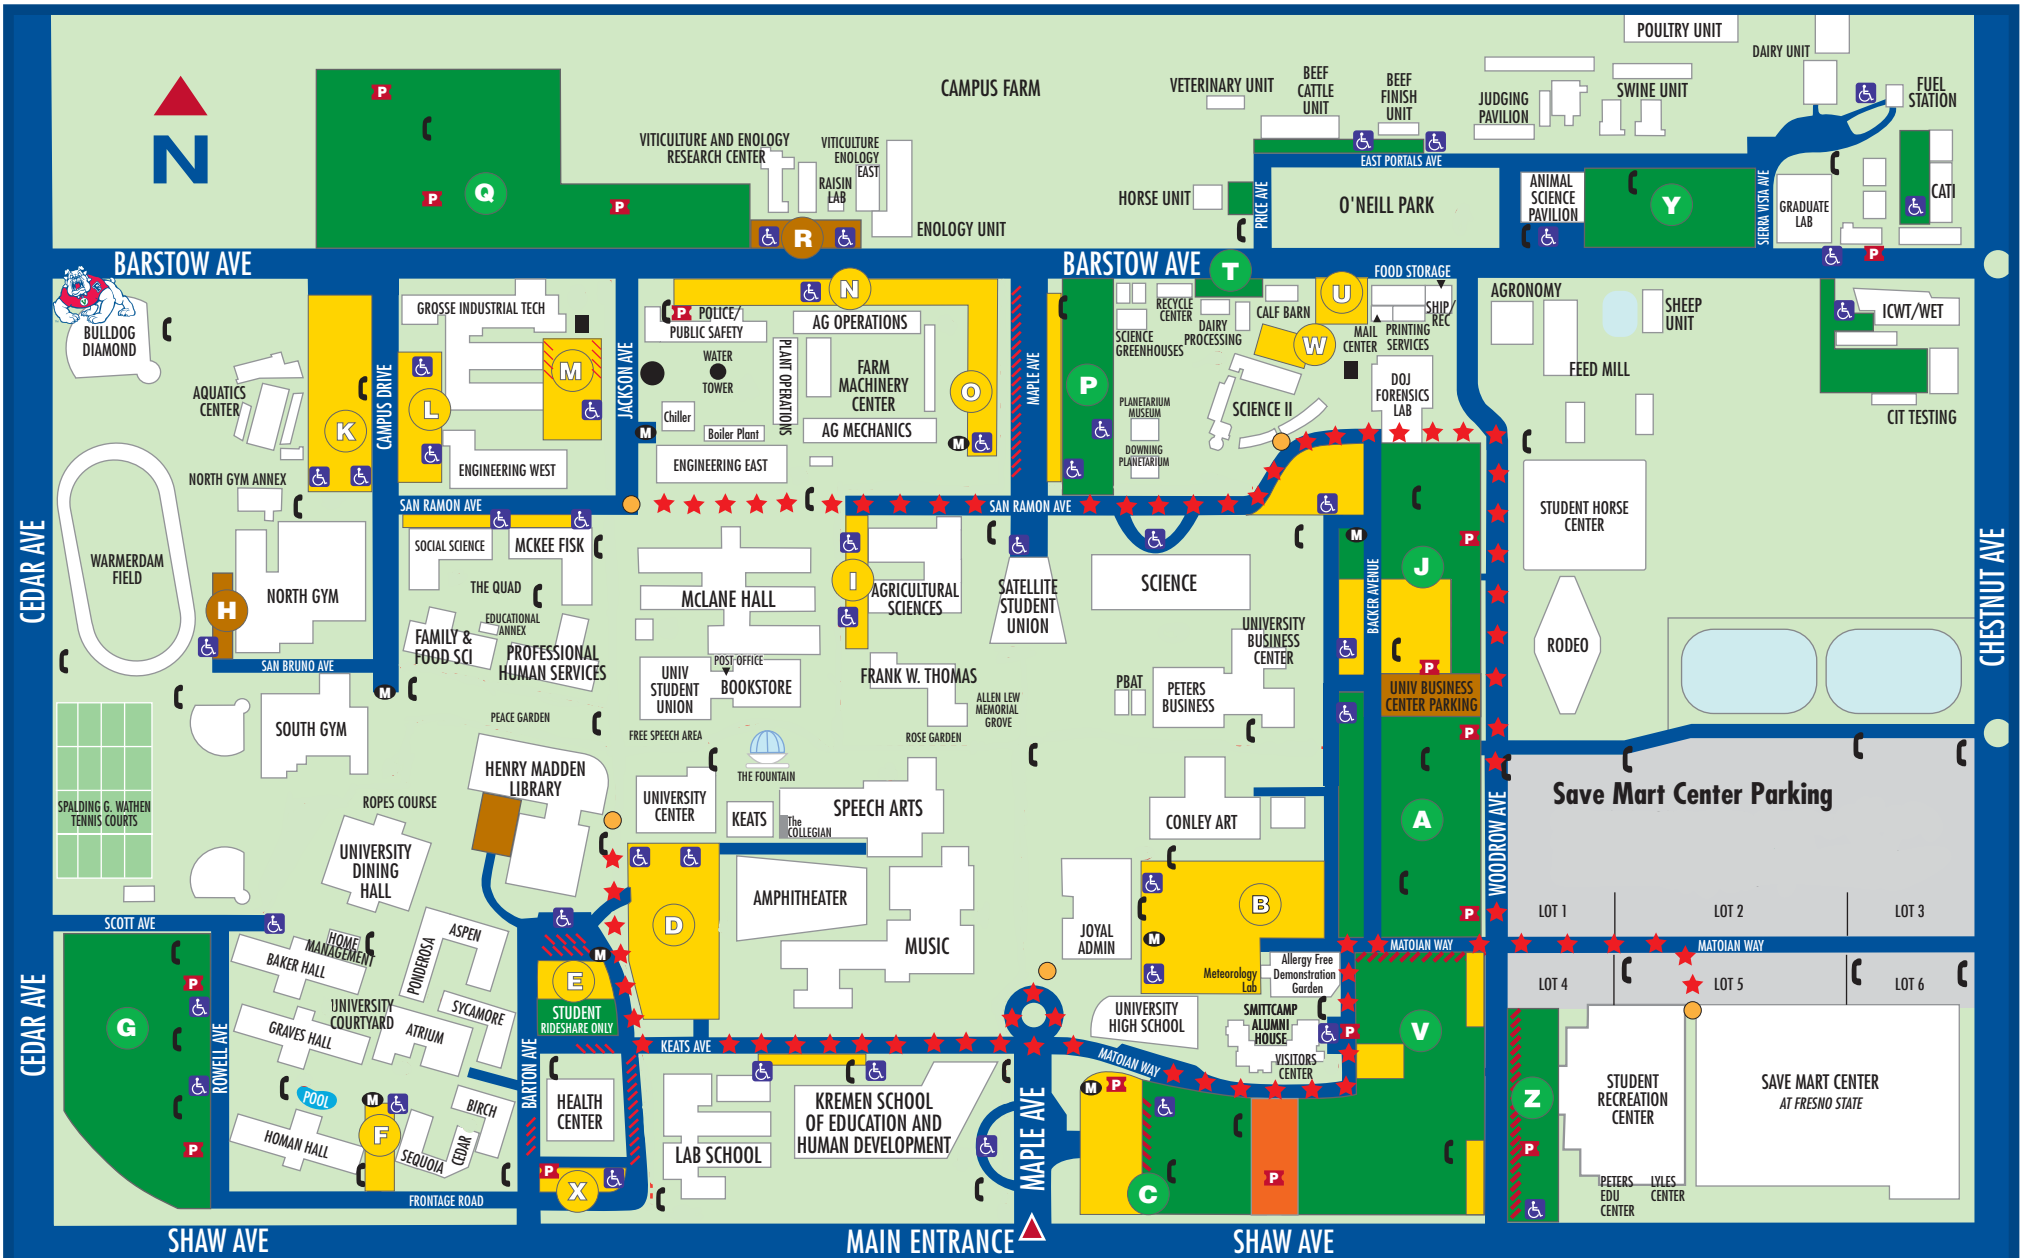

CALIFORNIA STATE UNIVERSITY, FRESNO

DOG RUN SCHEDULE & STOPS:		
<ul style="list-style-type: none"> ★ DOG RUN ● DOG RUN Stops 	ROUTE 1: San Ramon/Jackson Science II SaveMart Center Science II San Ramon/Jackson	ROUTE 2: Madden Library Maple Loop SaveMart Center Maple Loop Madden Library

Dog Run will make stops every 10 minutes on STAR Day, from 8:30 a.m. to 4:00 p.m. Employees needing special accommodation, please contact Human Resources at 278-2032