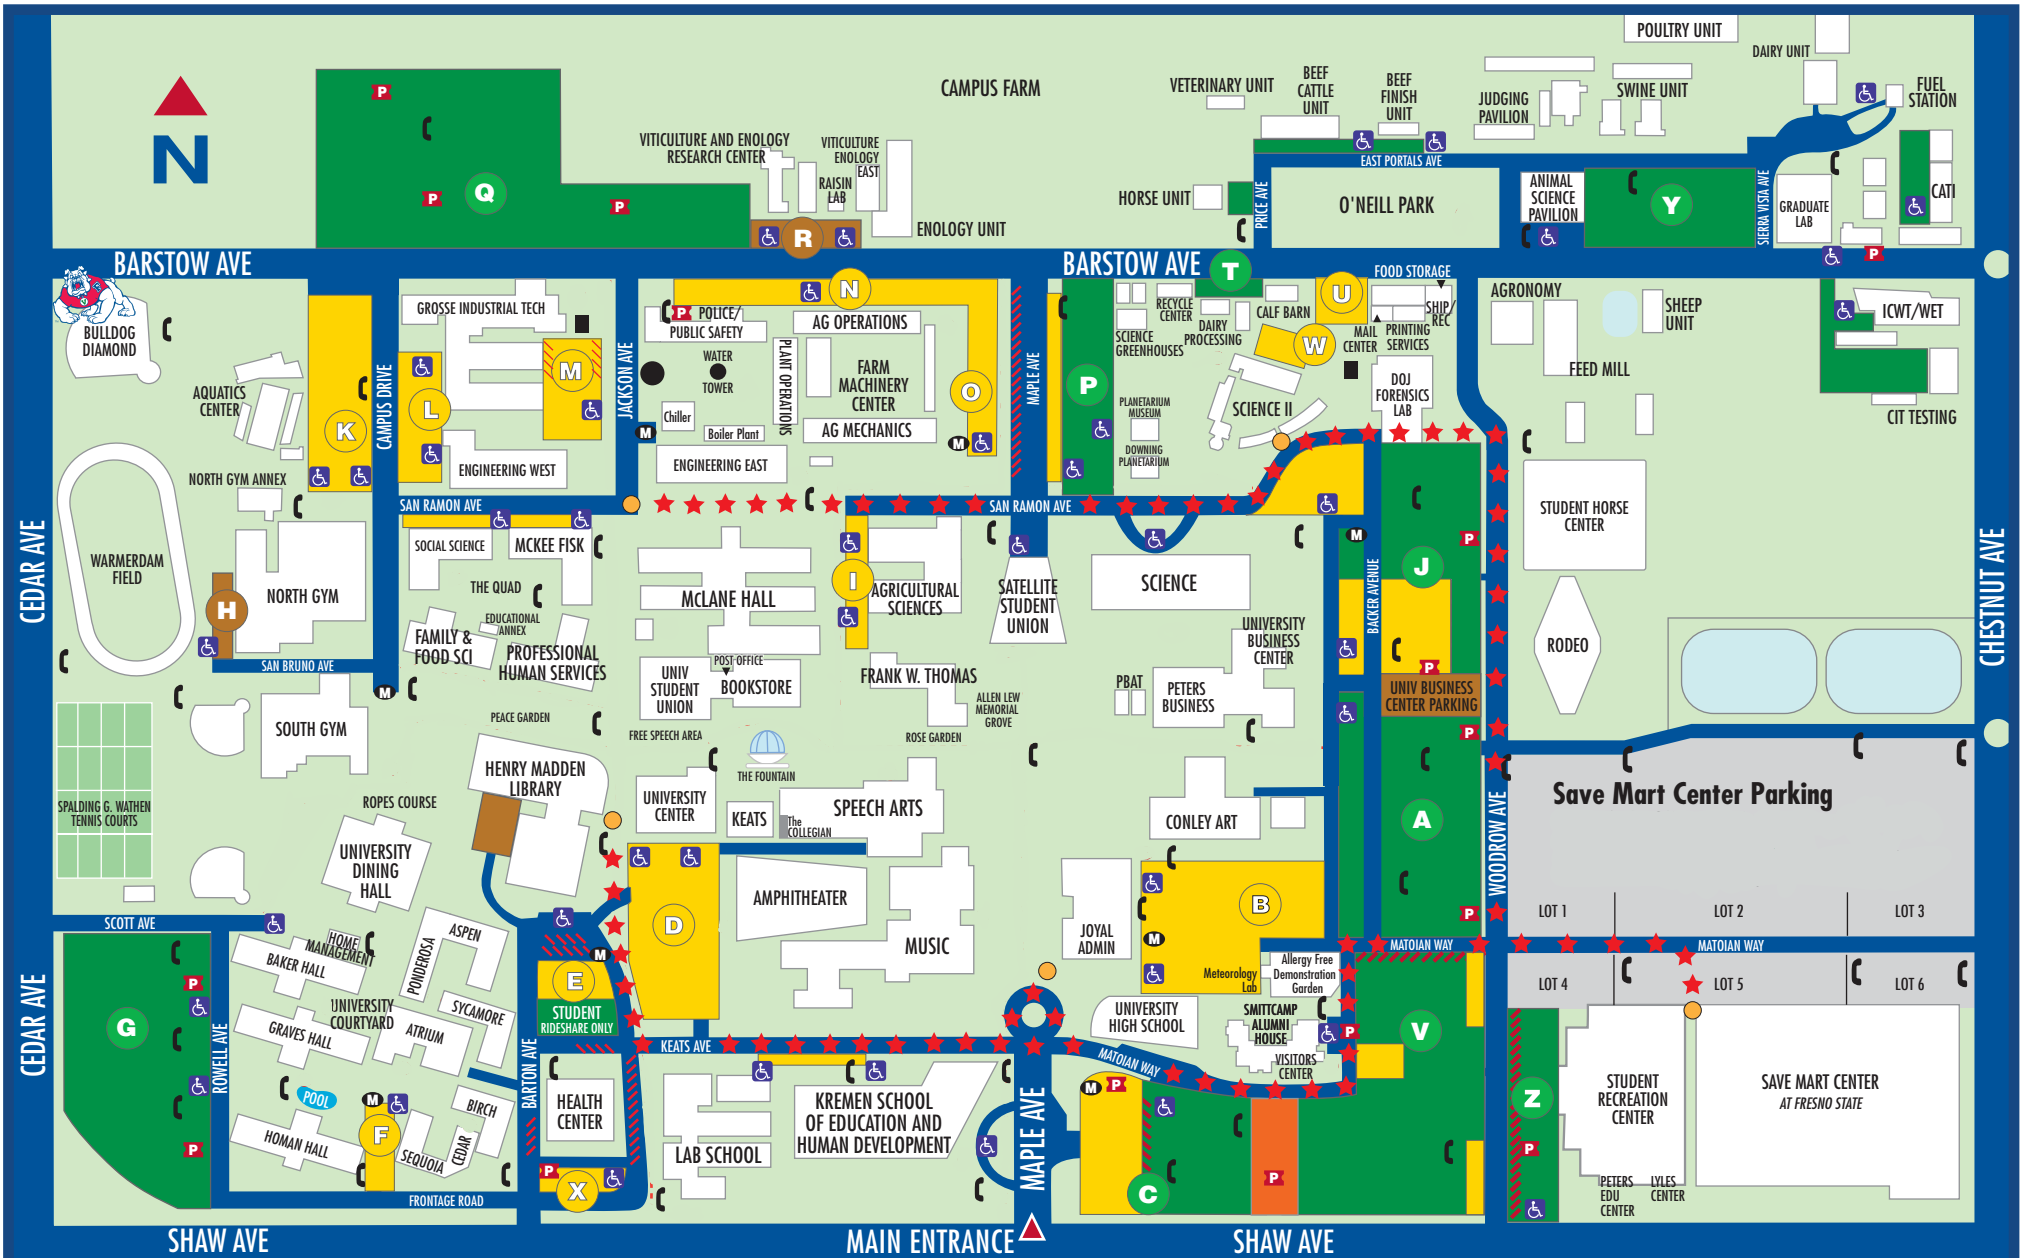

CALIFORNIA STATE UNIVERSITY, FRESNO

<ul style="list-style-type: none"> ★ DOG RUN ● DOG RUN Stops 	<p align="center">DOG RUN SCHEDULE & STOPS:</p> <p>ROUTE 1: San Ramon/Jackson Science II SaveMart Center Science II San Ramon/Jackson</p> <p>ROUTE 2: Madden Library Maple Loop SaveMart Center Maple Loop Madden Library</p>	<p>Dog Run will make stops every 10 minutes on STAR Day, from 6:45 a.m. - 3:30 p.m. Employees needing special accommodation, please contact Human Resources at 278-2032</p>
--	--	---