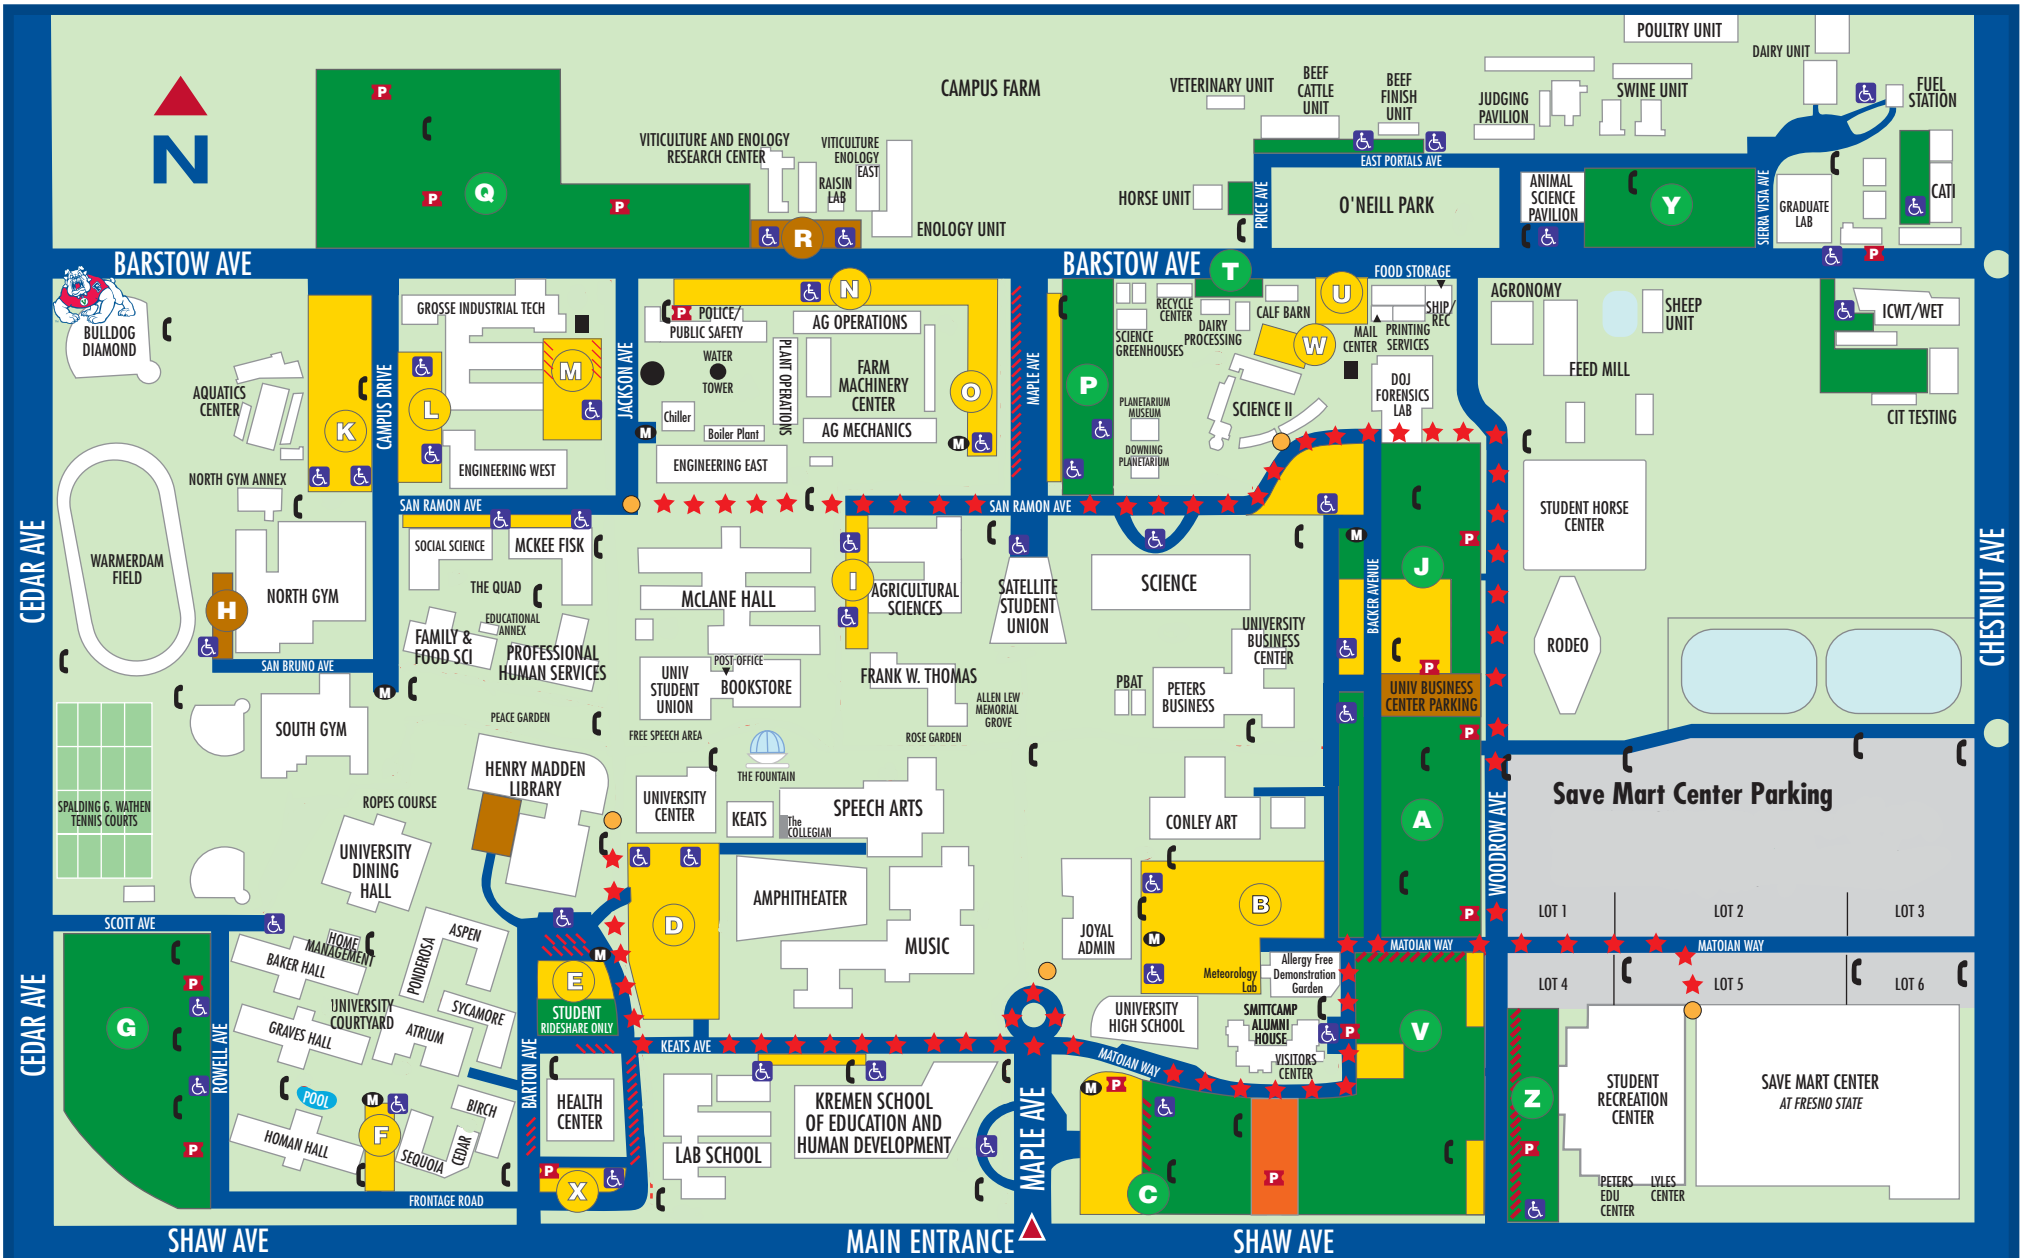

CALIFORNIA STATE UNIVERSITY, FRESNO

DOG RUN SCHEDULE & STOPS:		
<ul style="list-style-type: none"> ★ DOG RUN ● DOG RUN Stops 	ROUTE 1: San Ramon/Jackson Science II SaveMart Center Science II San Ramon/Jackson	ROUTE 2: Madden Library Maple Loop SaveMart Center Maple Loop Madden Library
<p>Dog Run will make stops every 10 minutes on STAR Day, from 7:15 a.m. - 3:30 p.m. Employees needing special accommodation, please contact Human Resources at 278-2032</p>		