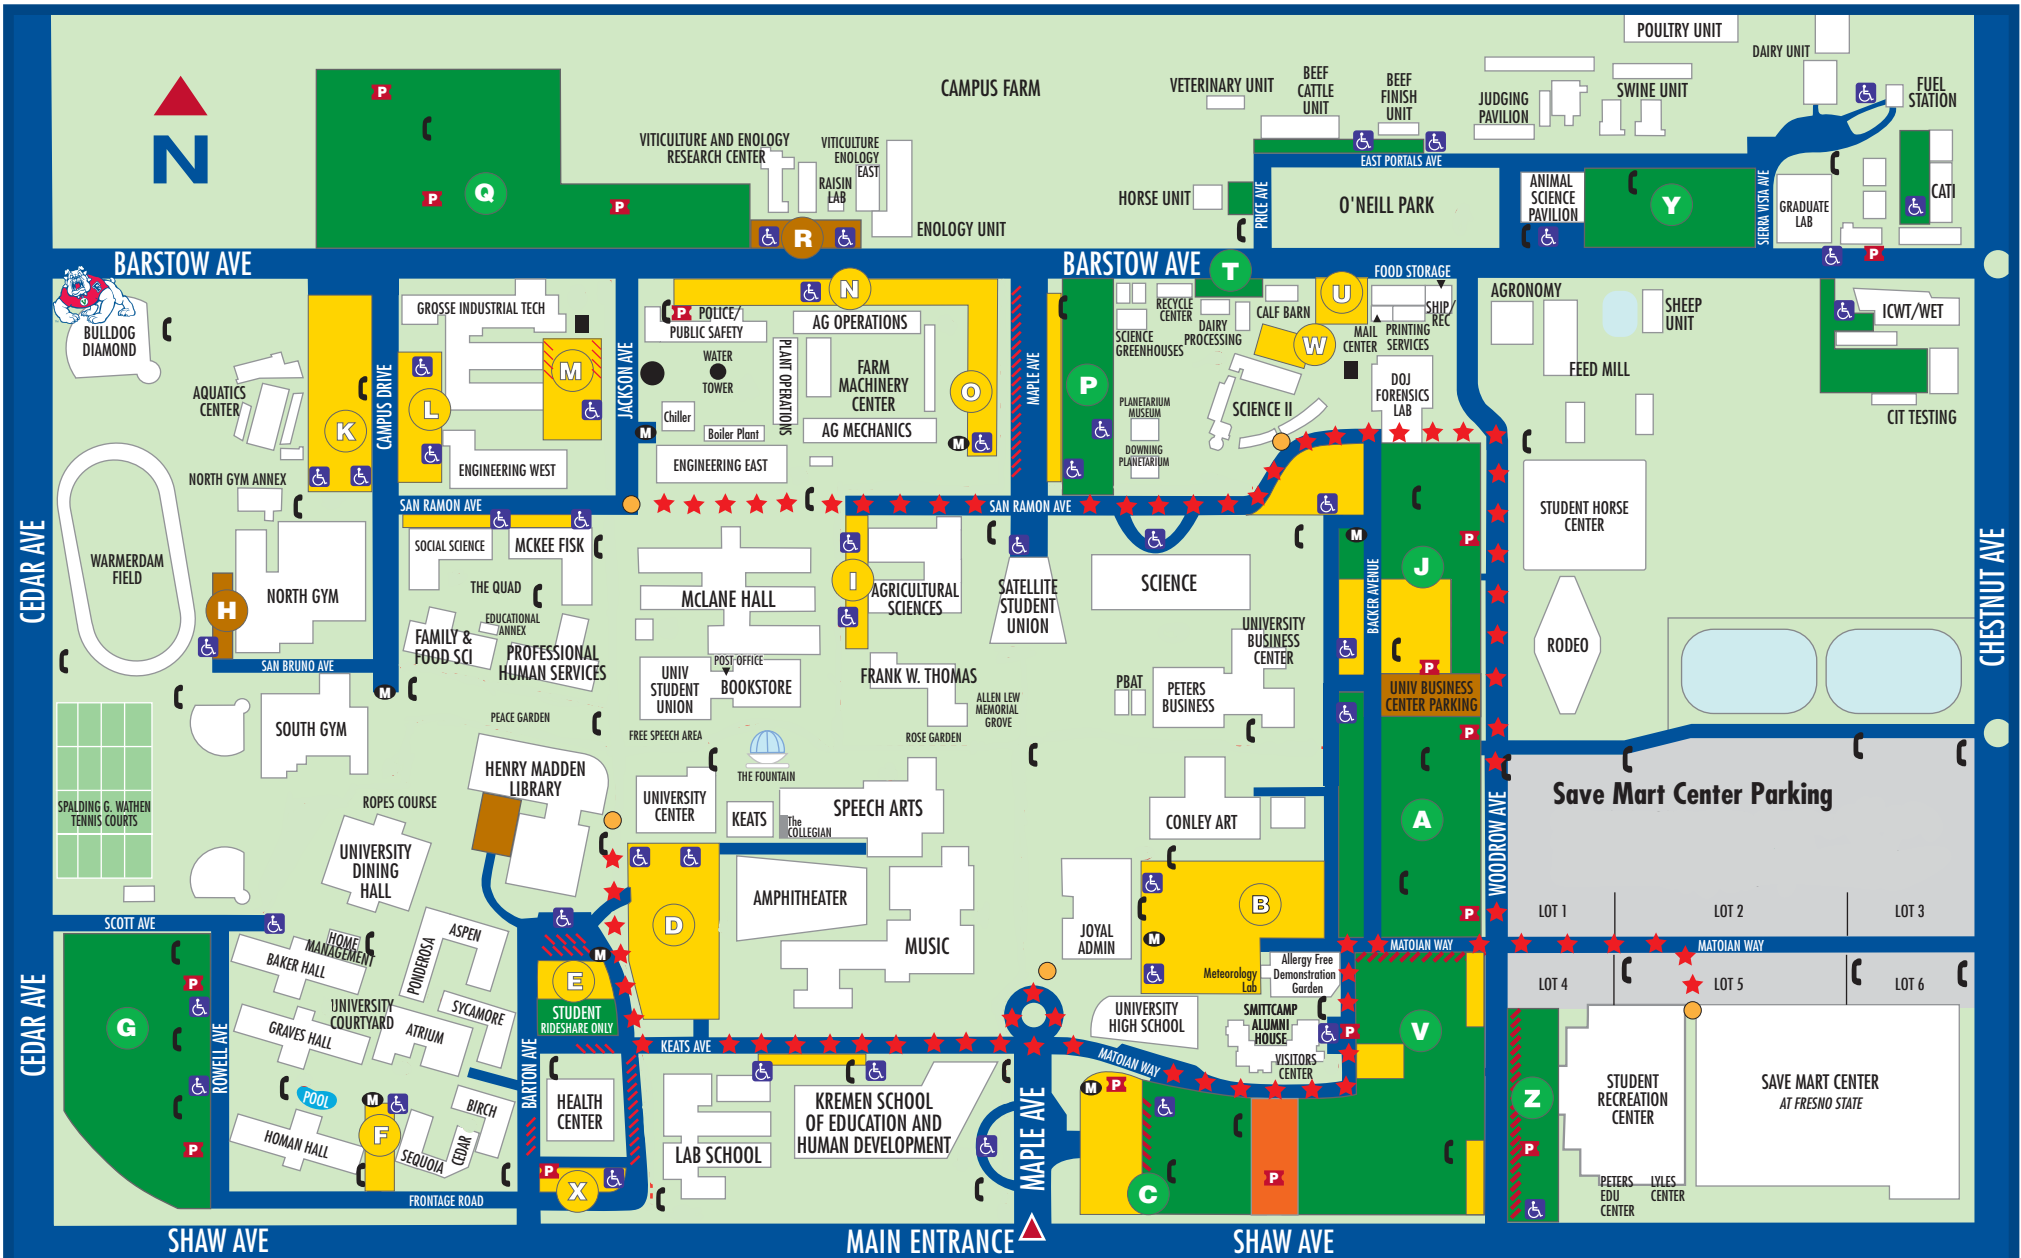

# CALIFORNIA STATE UNIVERSITY, FRESNO

DOG RUN SCHEDULE & STOPS:		
<ul style="list-style-type: none"> <li>★ DOG RUN</li> <li>● DOG RUN Stops</li> </ul>	<b>ROUTE 1:</b> San Ramon/Jackson Science II SaveMart Center Science II San Ramon/Jackson	<b>ROUTE 2:</b> Madden Library Maple Loop SaveMart Center Maple Loop Madden Library

**Dog Run** will make stops every 10 minutes on STAR Day, from **7:15 a.m. - 3:30 p.m.** Employees needing special accommodation, please contact Human Resources at 278-2032