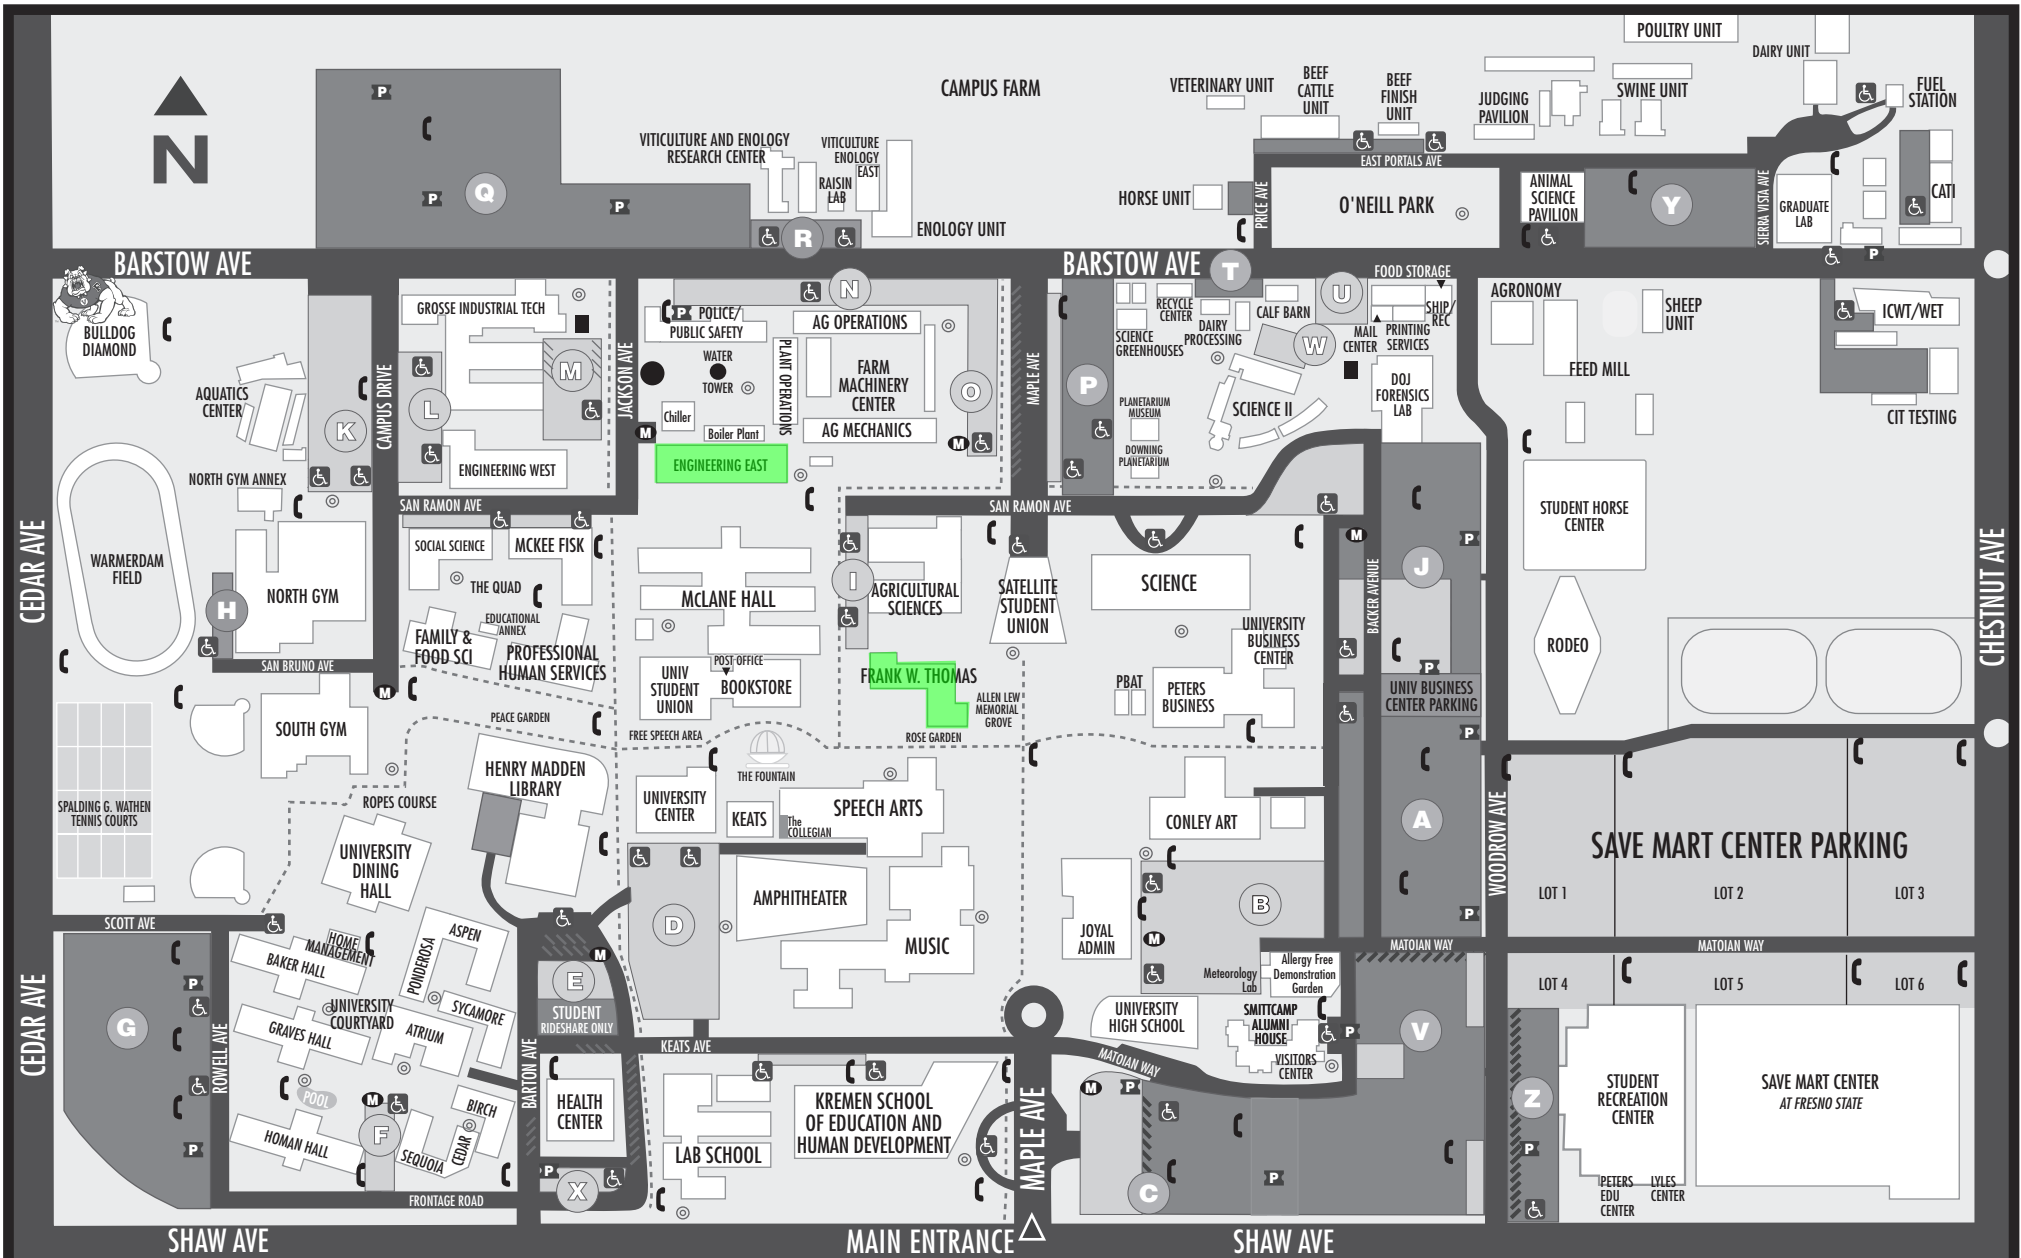

CALIFORNIA STATE UNIVERSITY, FRESNO

GREEN PERMIT STUDENT/PUBLIC PARKING	BLUE PERMIT DISABLED PARKING	SHORT TERM PARKING	MOTORCYCLE PARKING	PARKING METERS	EMERGENCY TELEPHONE
YELLOW PERMIT FACULTY/STAFF PARKING	GOLD PERMIT SPECIAL USE PARKING	SAVEMART CENTER PARKING	DAILY PARKING PERMIT DISPENSERS	SAFE LIGHTING PATH	DESIGNATED SMOKING AREAS