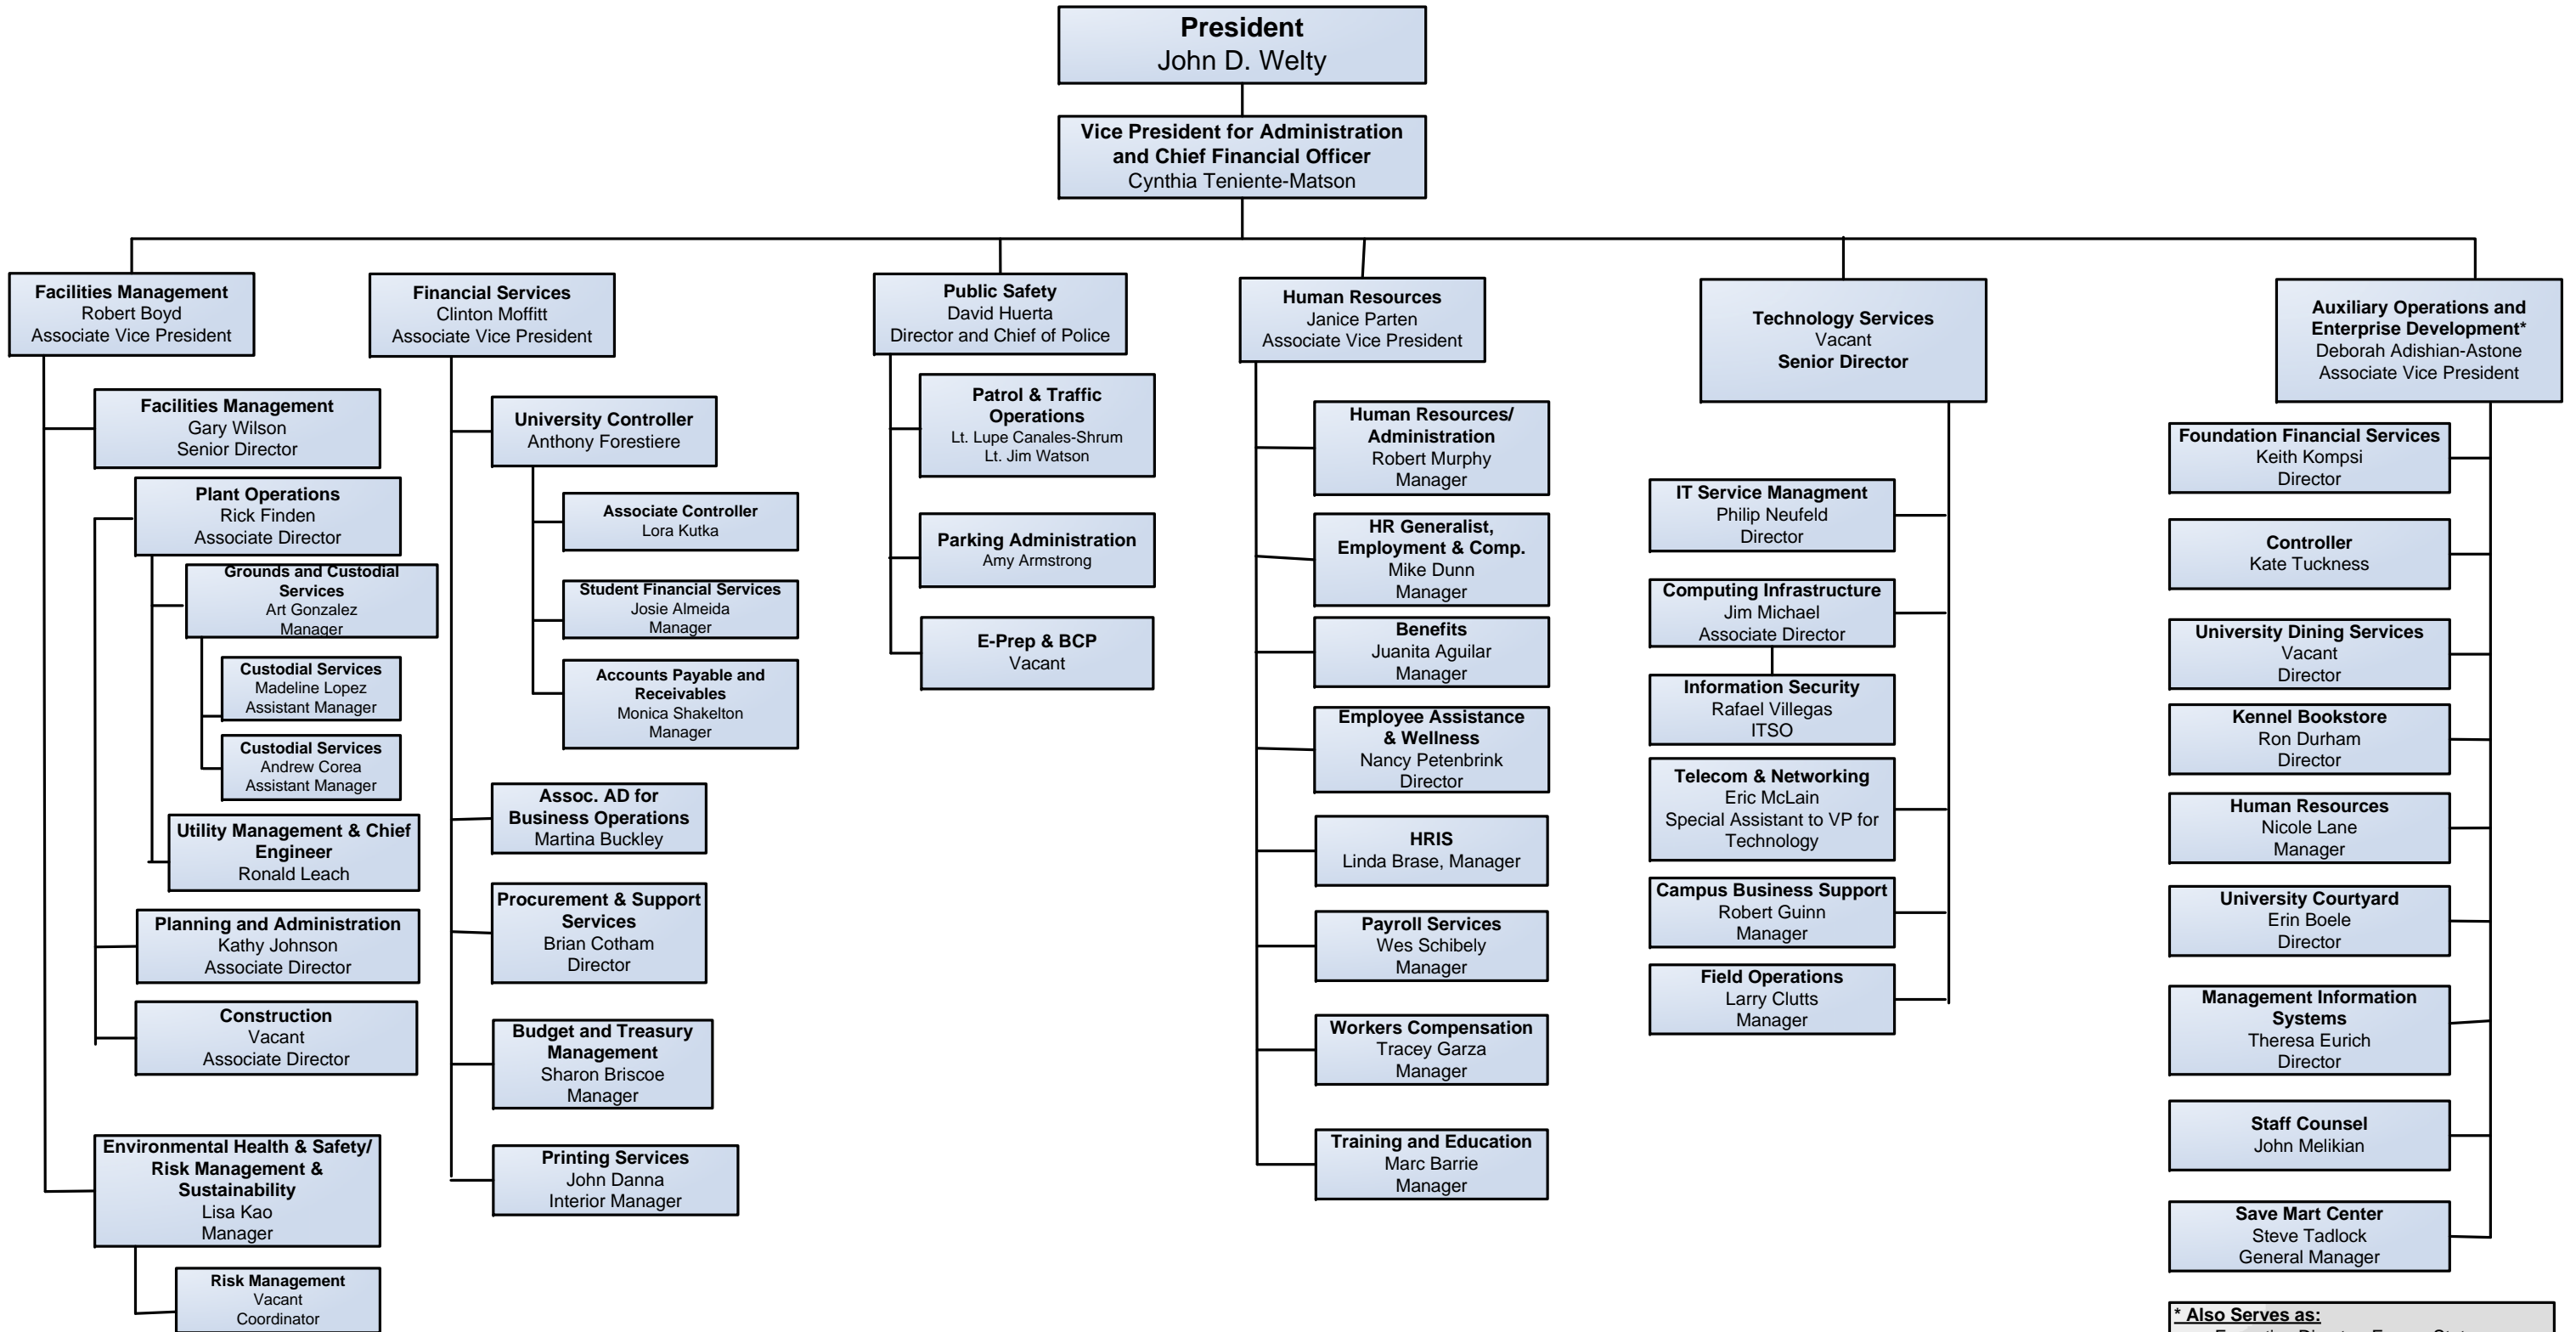

California State University, Fresno
Division of Administrative Services

*** Also Serves as:**

- Executive Director, Fresno State Foundation
- Executive Director, California State University, Fresno Association, Inc.
- Executive Director, The Agricultural Foundation of California State University, Fresno

California State University, Fresno
FY 2007-2008