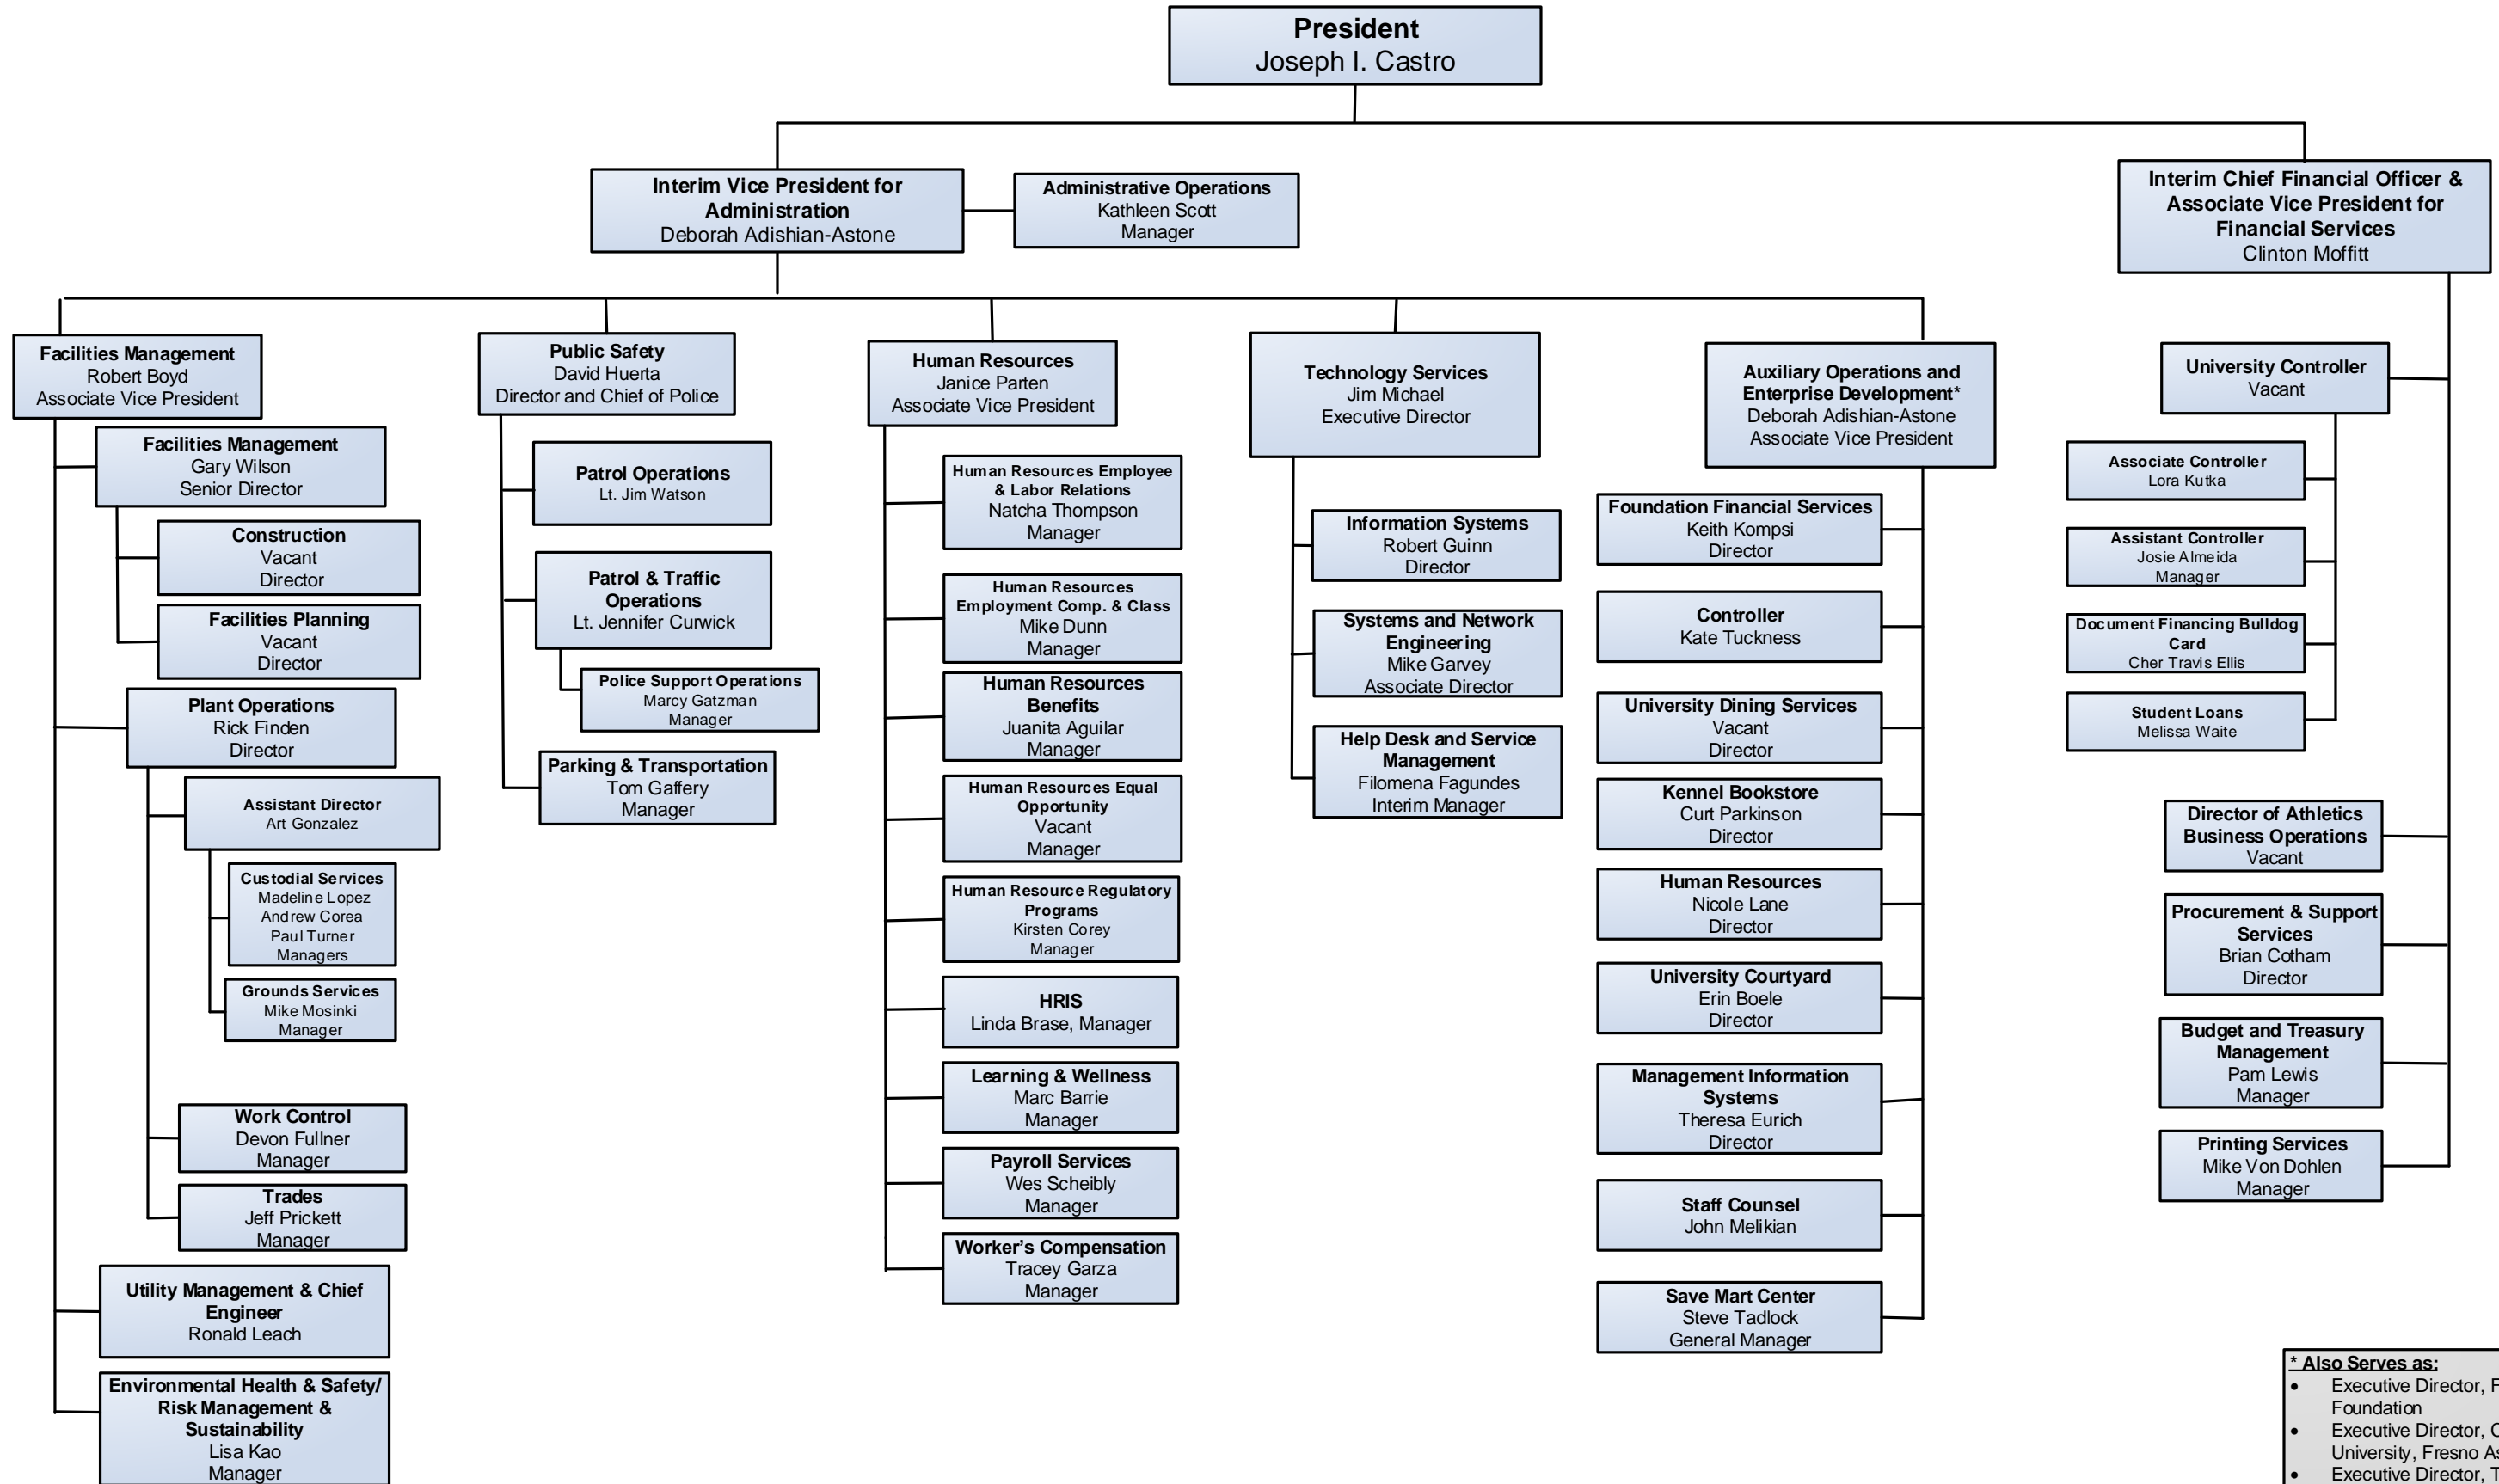

California State University, Fresno
Division of Administrative Services

*** Also Serves as:**

- Executive Director, Fresno State Foundation
- Executive Director, California State University, Fresno Association, Inc.
- Executive Director, The Agricultural Foundation of California State University, Fresno