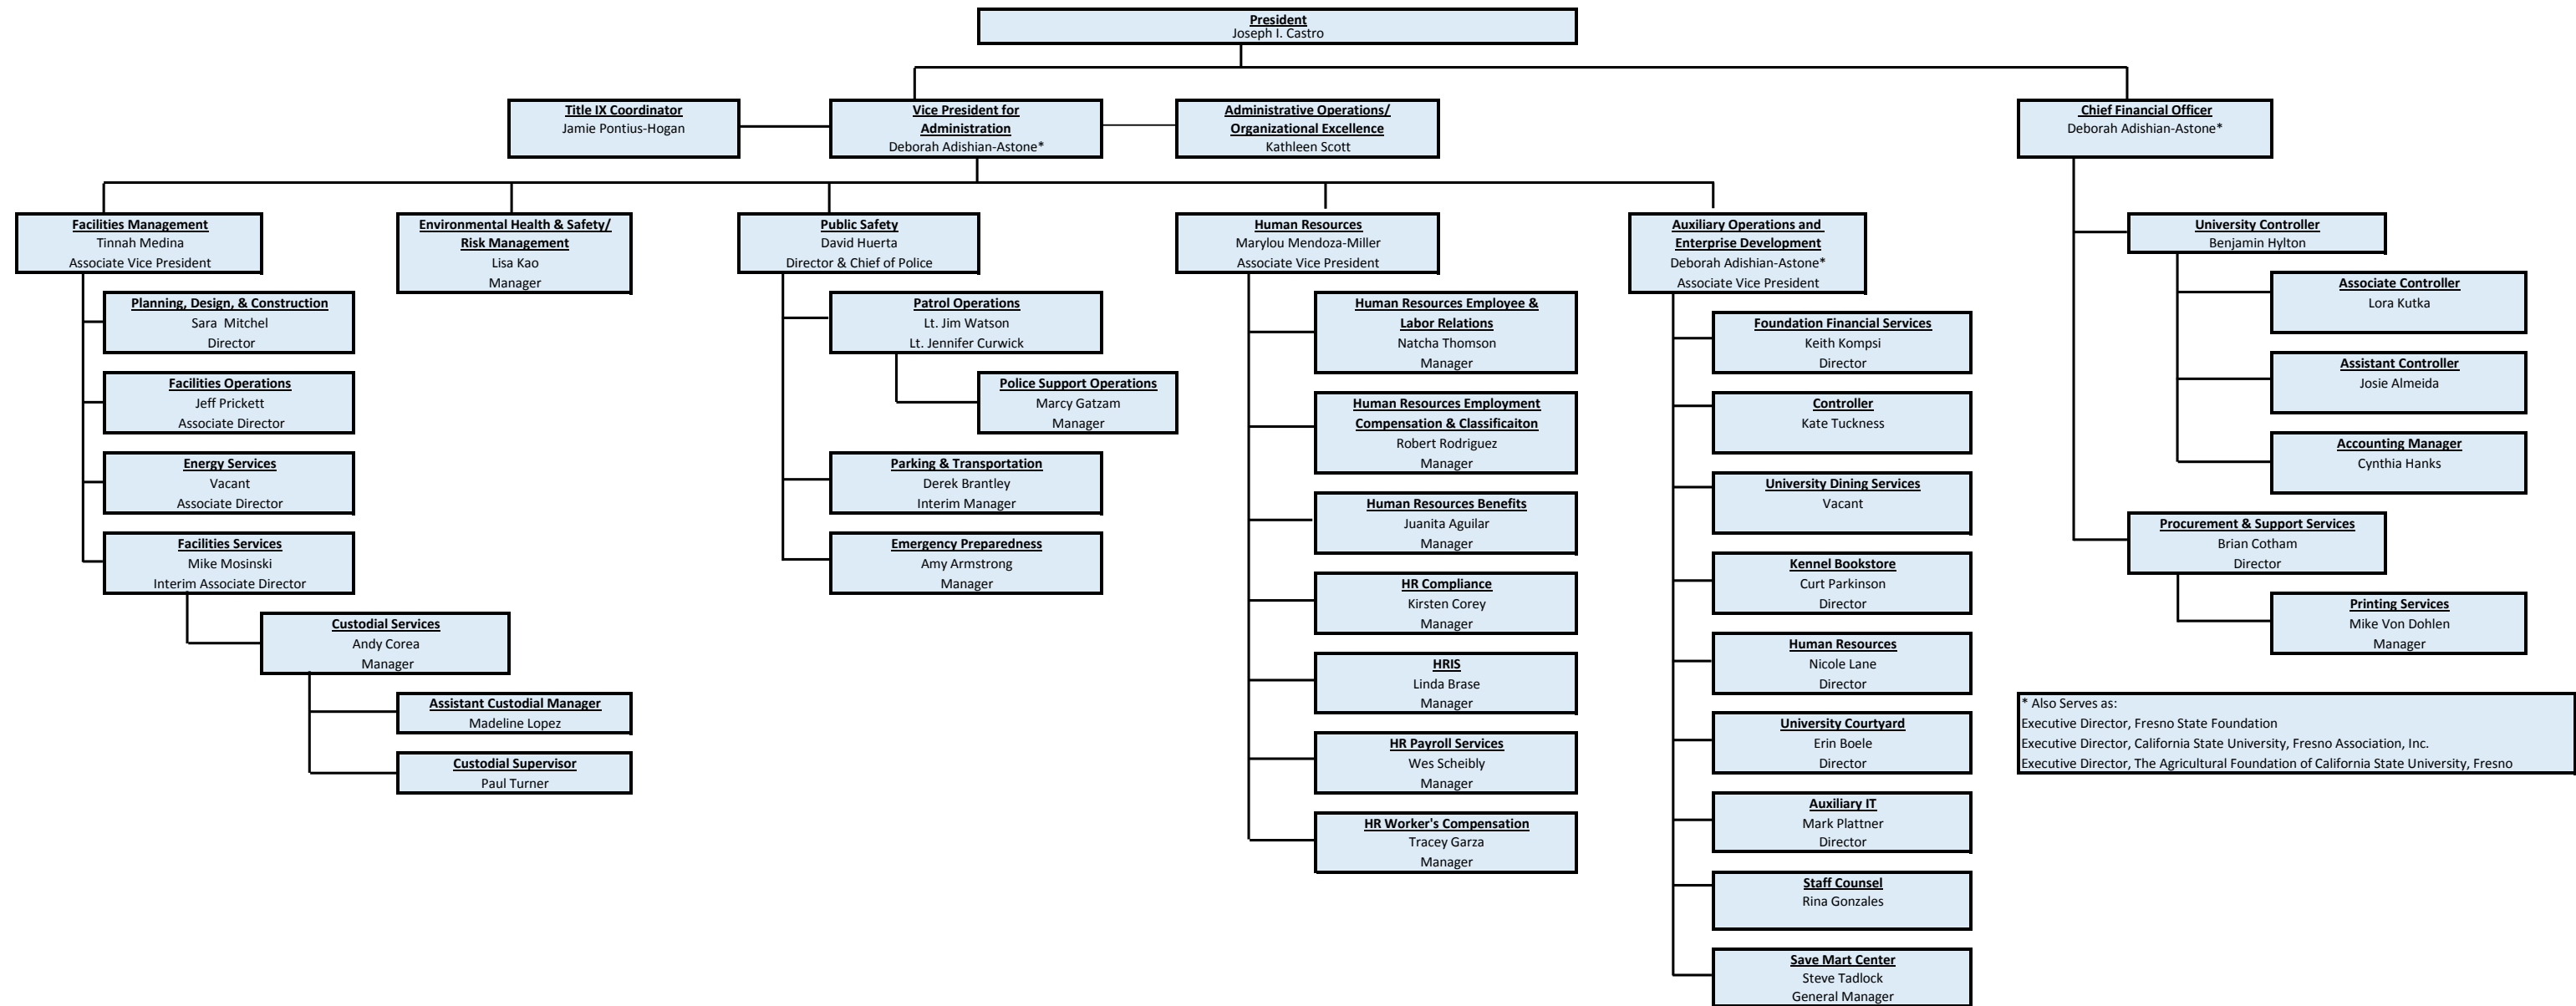

California State University, Fresno
Division of Administrative Services

* Also Serves as:
Executive Director, Fresno State Foundation
Executive Director, California State University, Fresno Association, Inc.
Executive Director, The Agricultural Foundation of California State University, Fresno