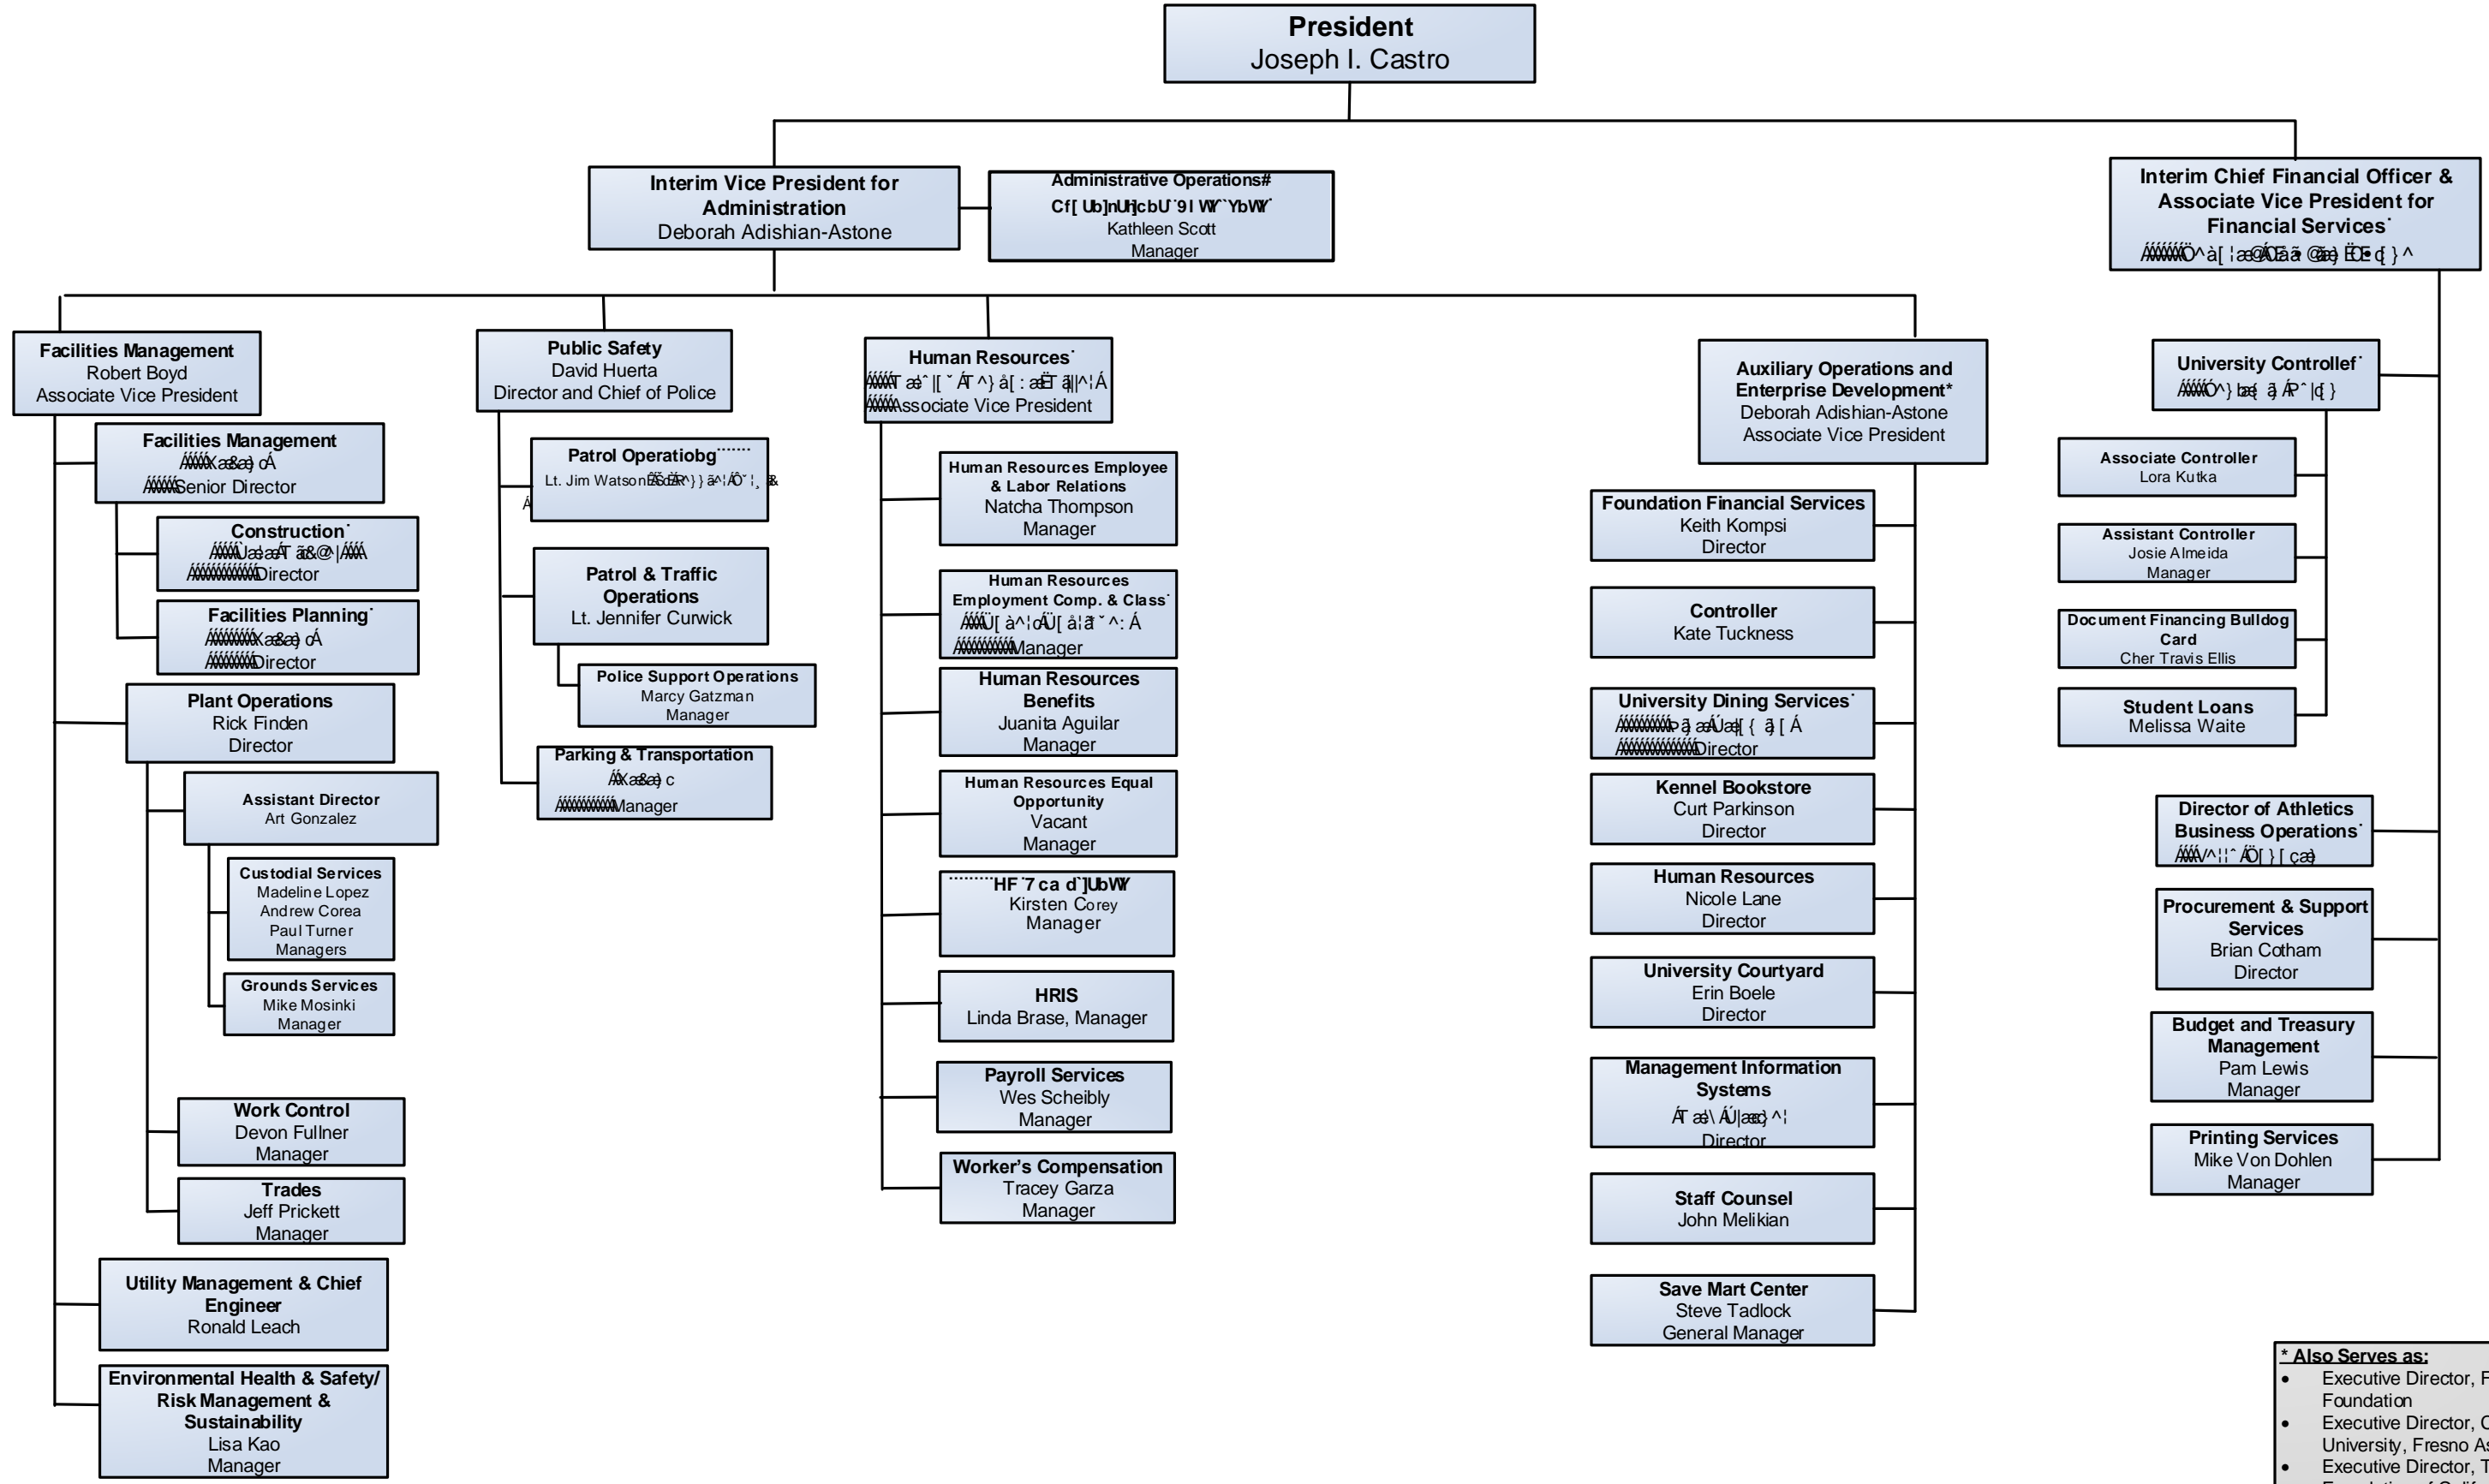

California State University, Fresno
Division of Administrative Services

*** Also Serves as:**

- Executive Director, Fresno State Foundation
- Executive Director, California State University, Fresno Association, Inc.
- Executive Director, The Agricultural Foundation of California State University, Fresno