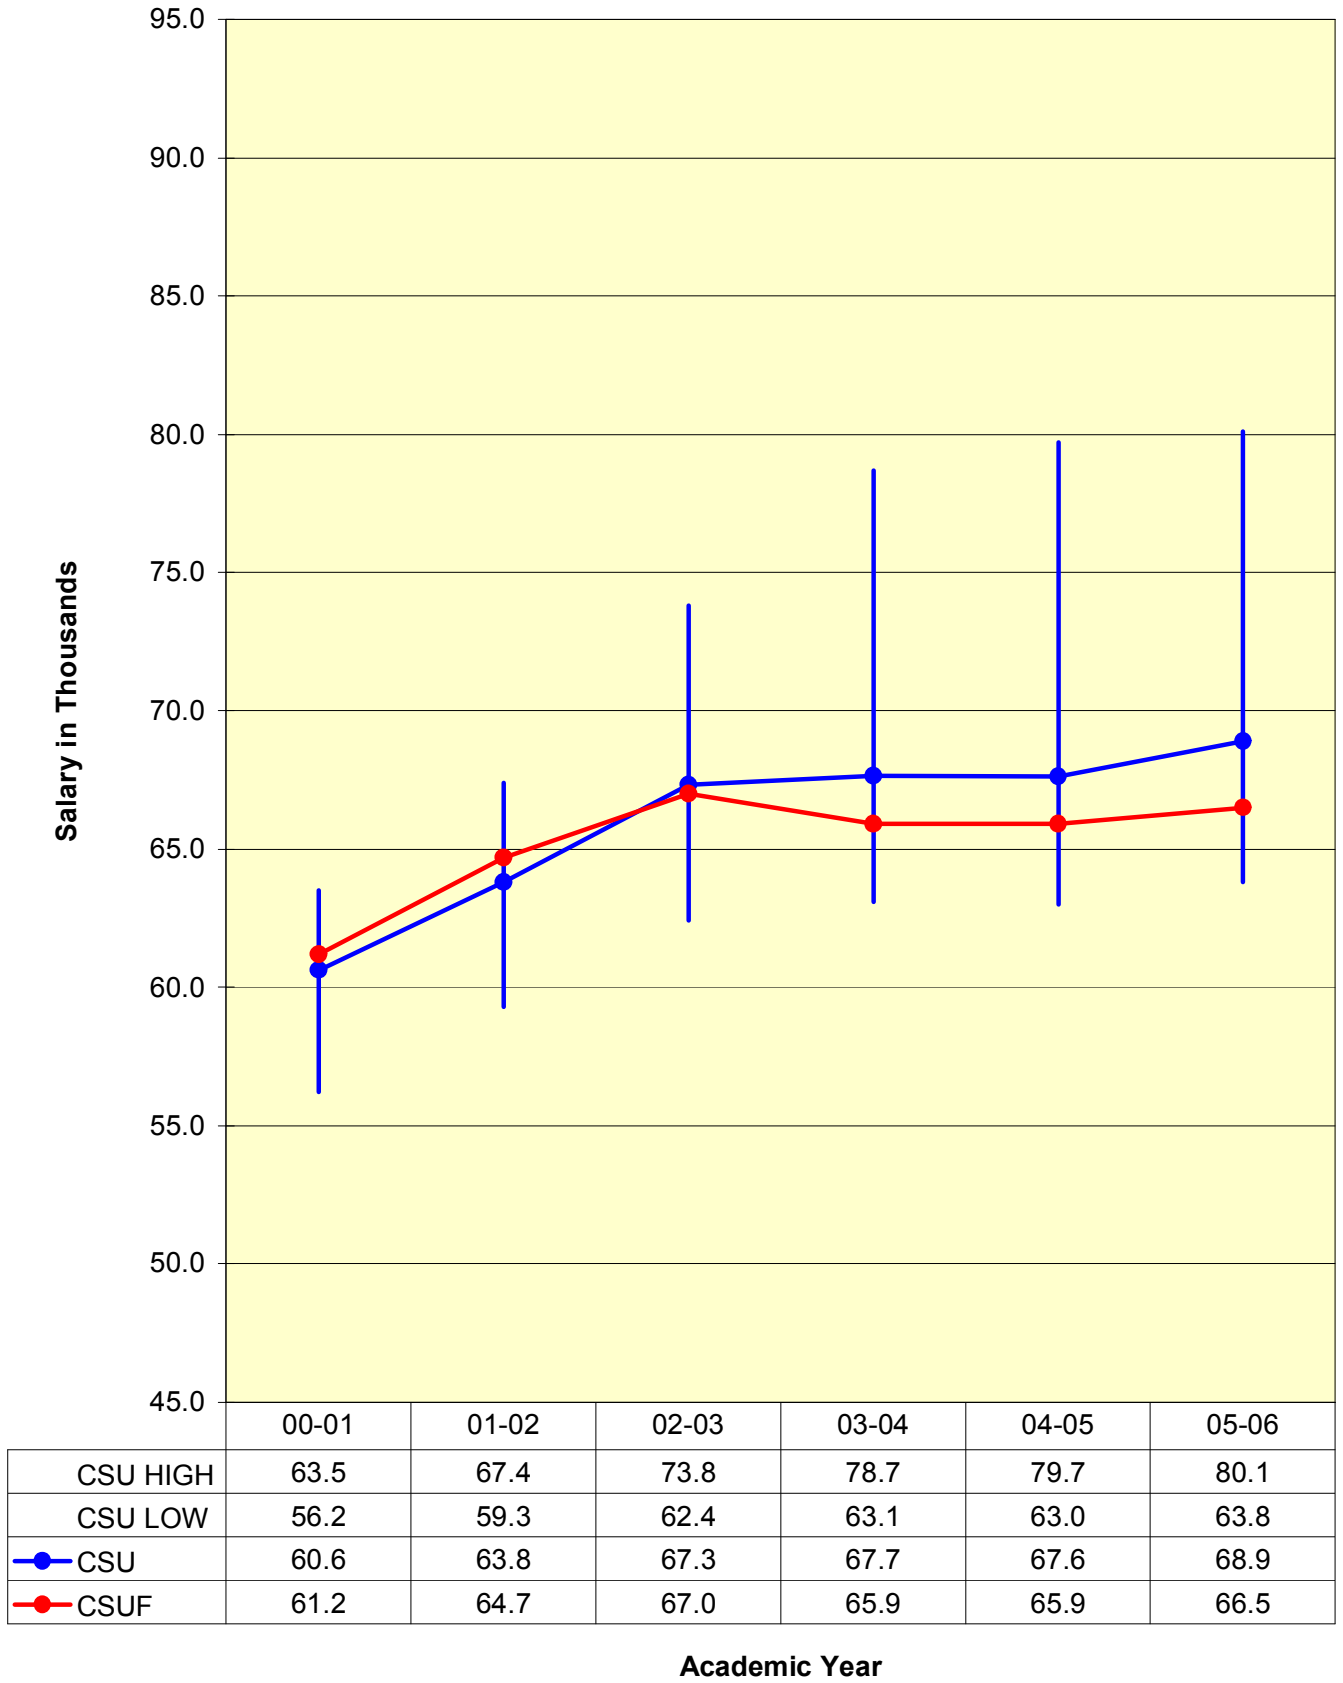

**Figure 6: Associate Professor Salaries
CSUF Not Included with CSU**