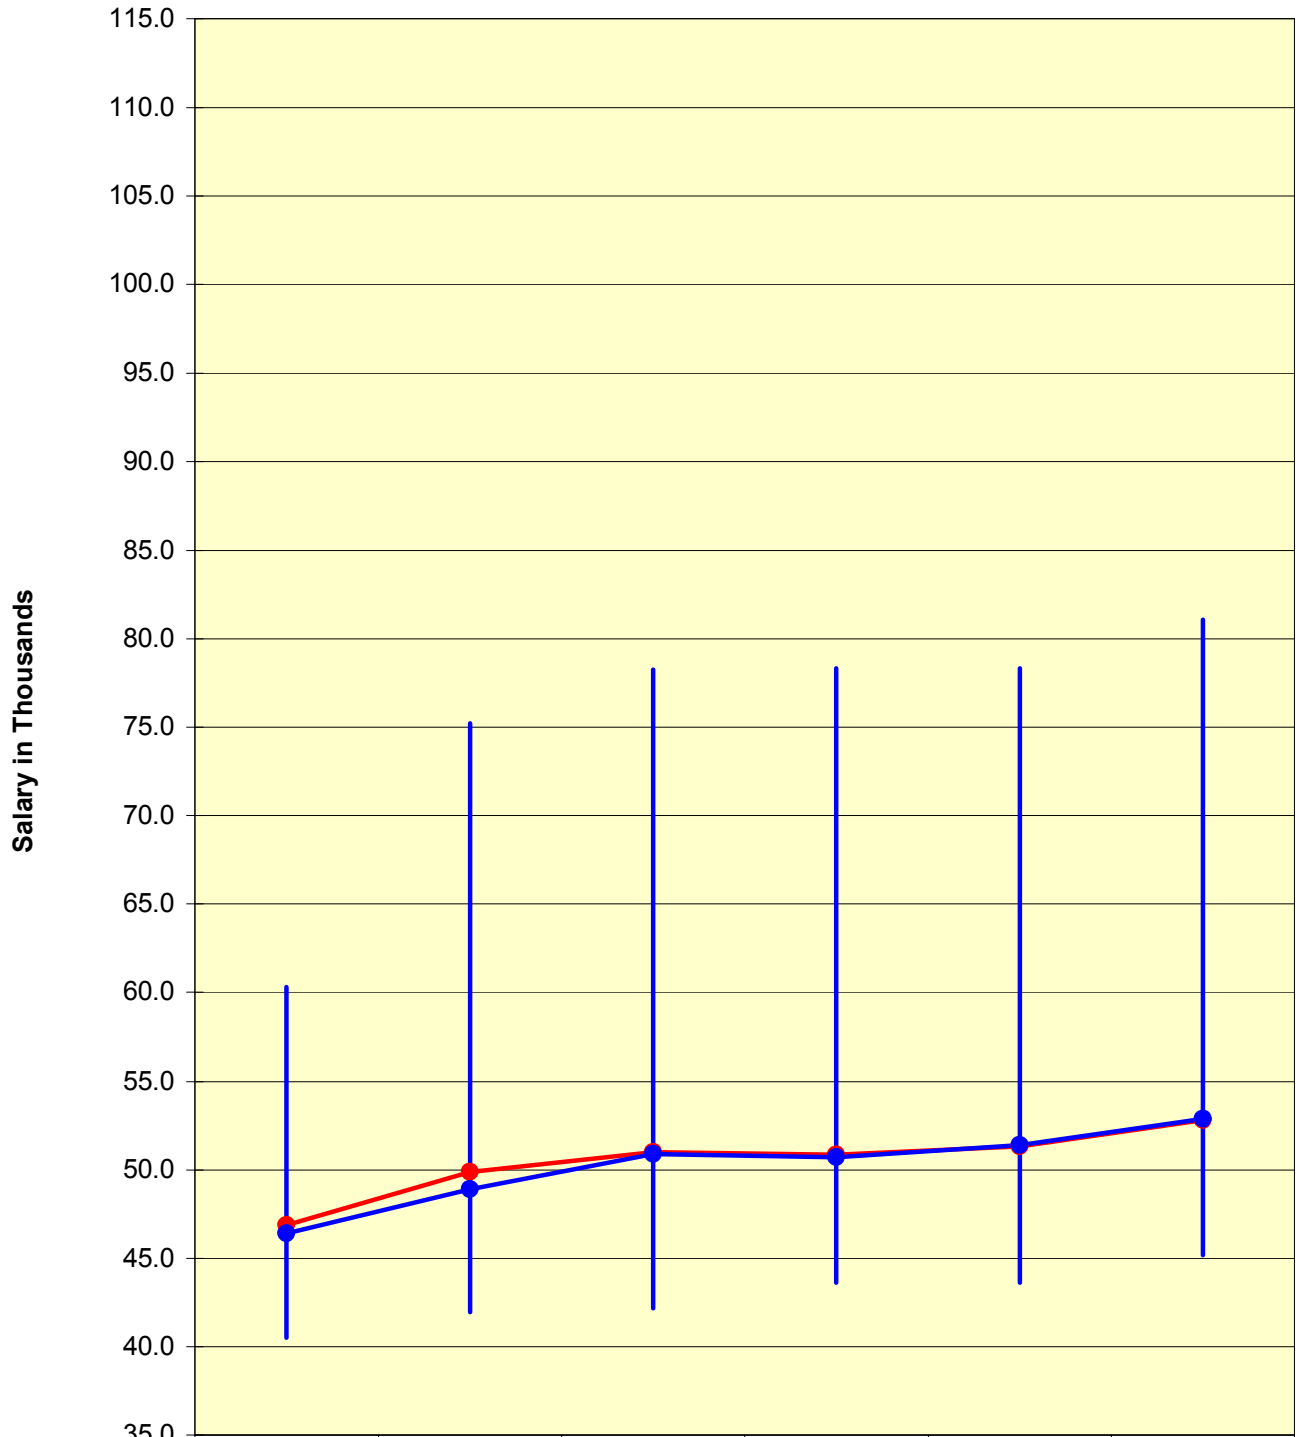

**Figure 3: CSUF Assistant Professor Salaries
CSUF vs CO Data**

	00-01	01-02	02-03	03-04	04-05	05-06
CSUF HIGH	60.3	75.2	78.3	78.3	78.3	81.1
CSUF LOW	40.5	41.9	42.2	43.6	43.6	45.2
● CSUF	46.9	49.9	51.0	50.9	51.3	52.8
● CO	46.4	48.9	50.9	50.7	51.4	52.9

Academic Year