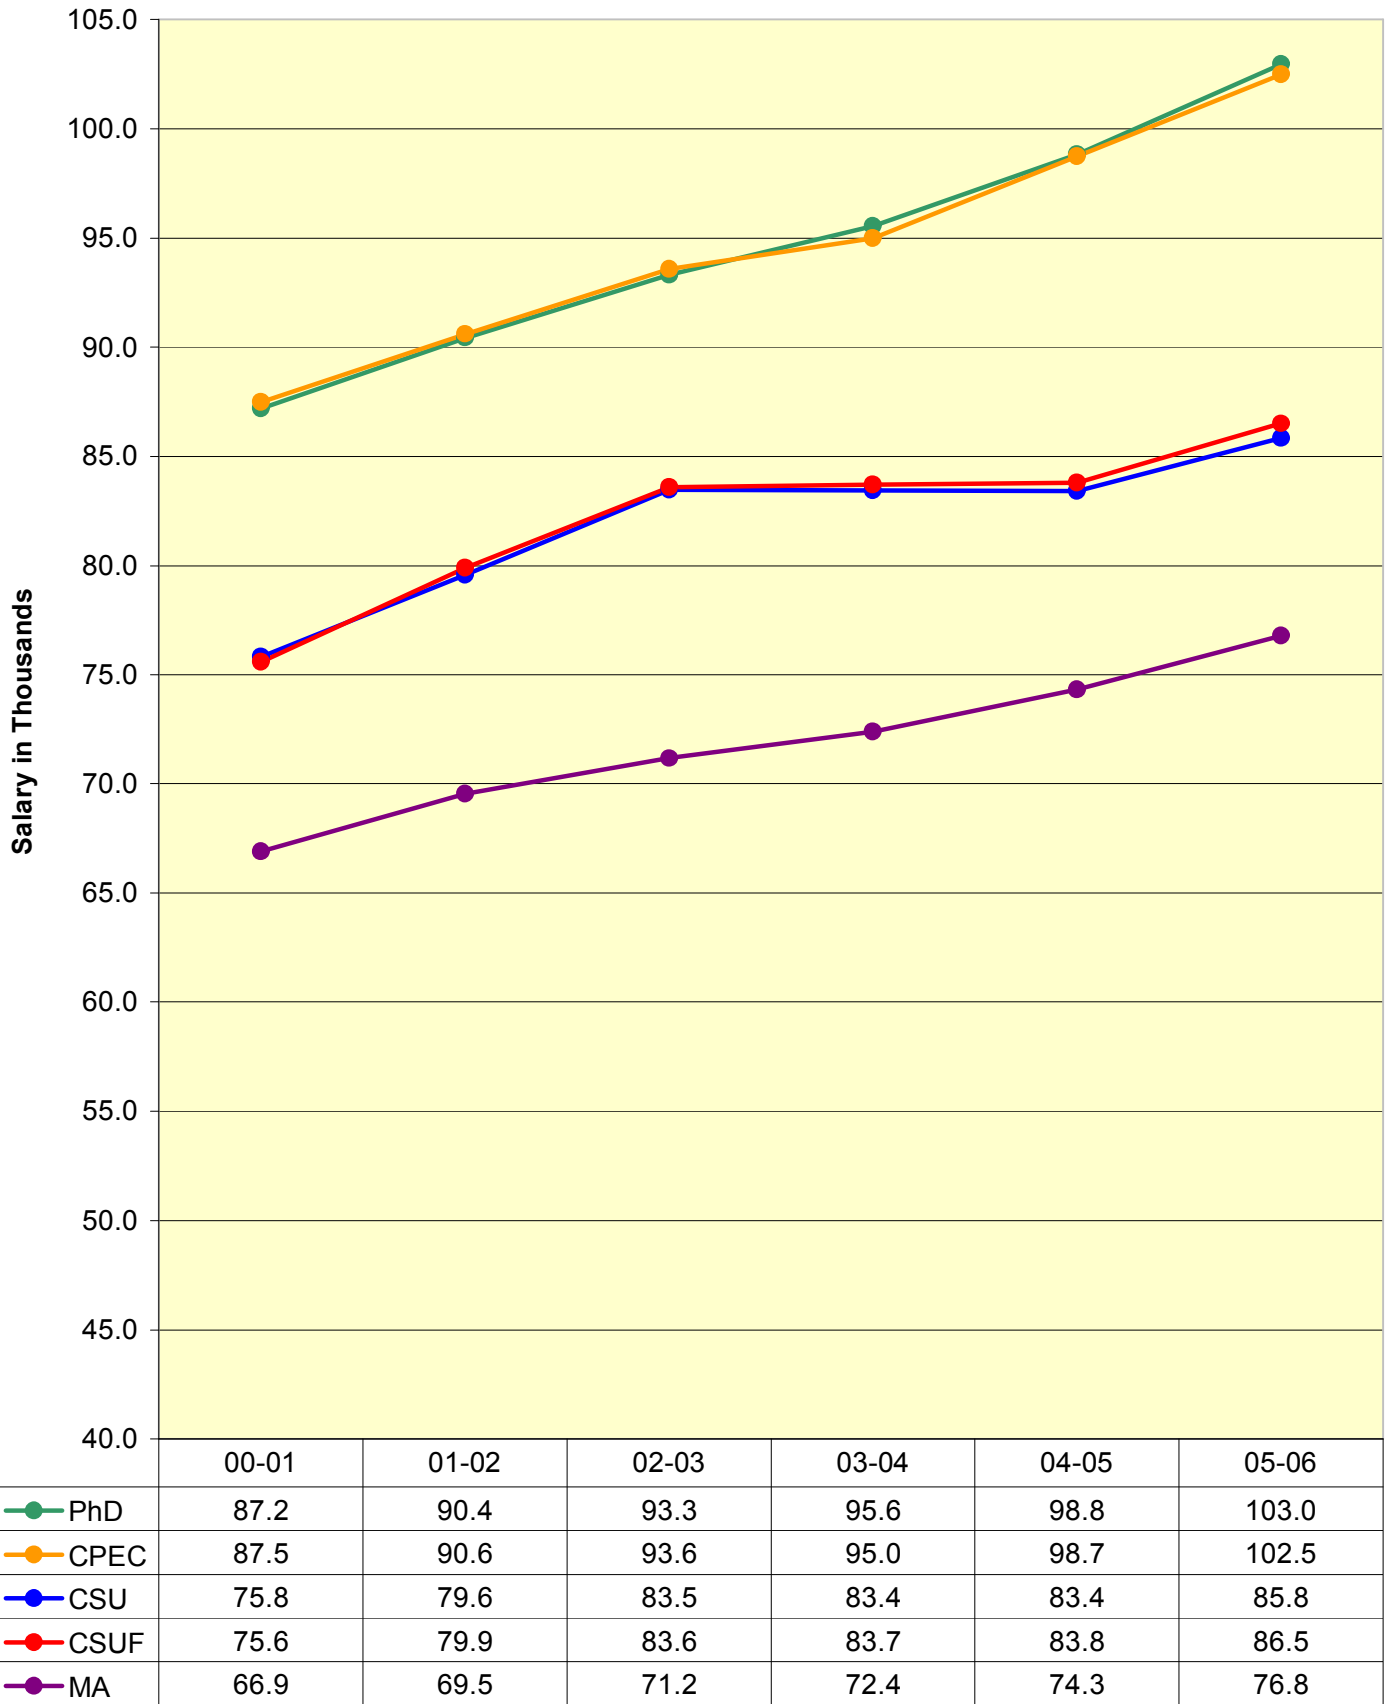

**Figure 5: Professor Salaries
CSUF Not Included with CSU**

Academic Year