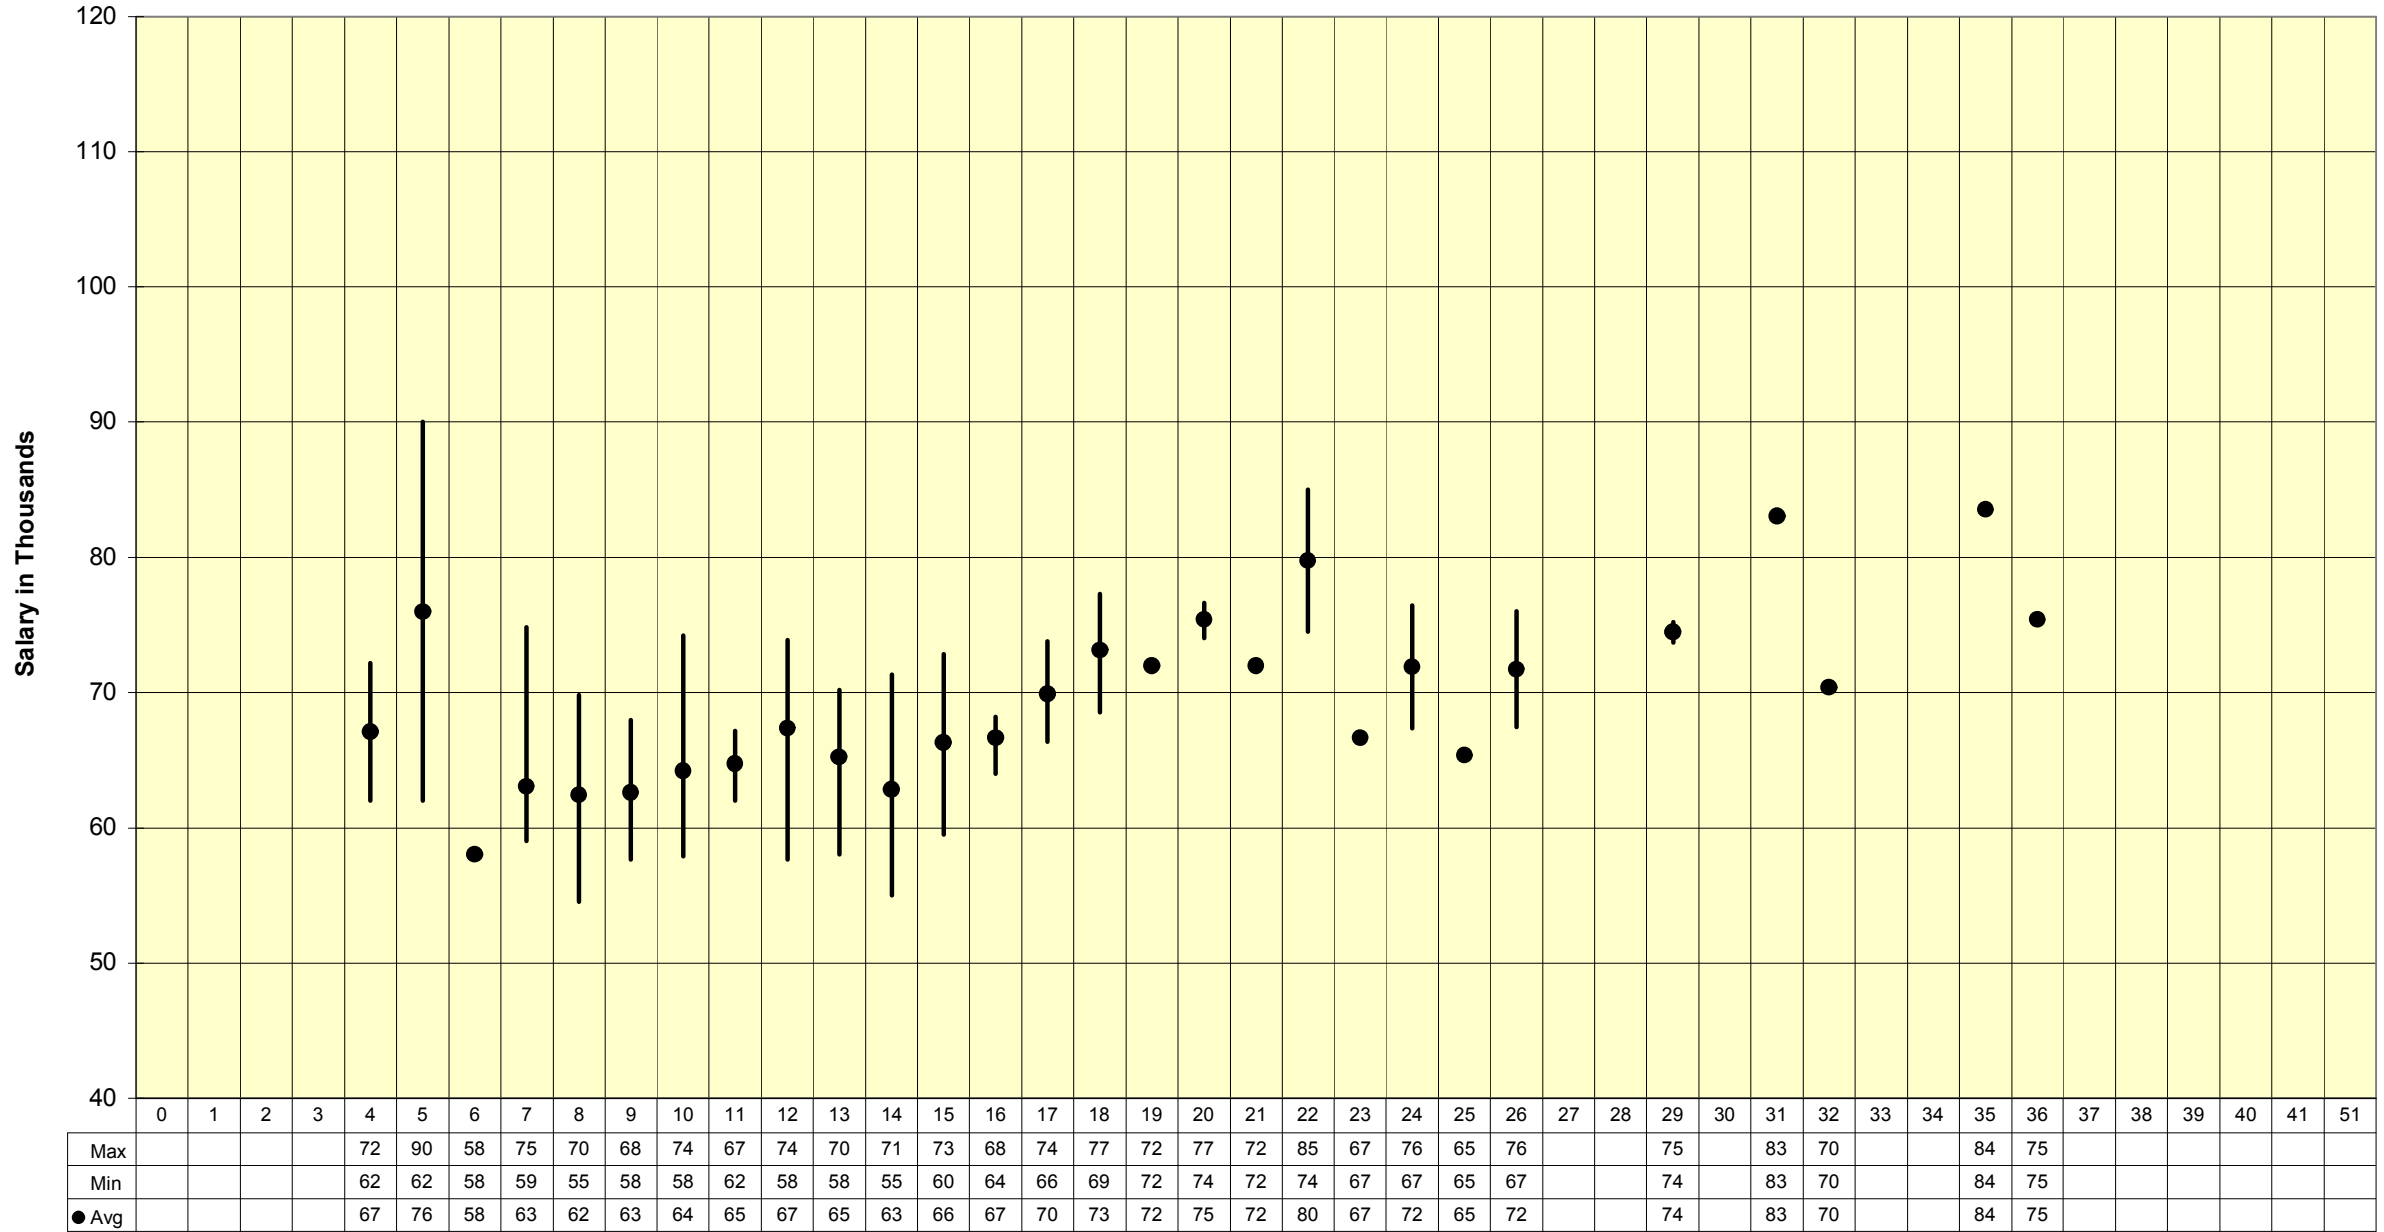

Figure 26: CSUF Associate Professor Salaries by Years Post Degree

Years Post Degree