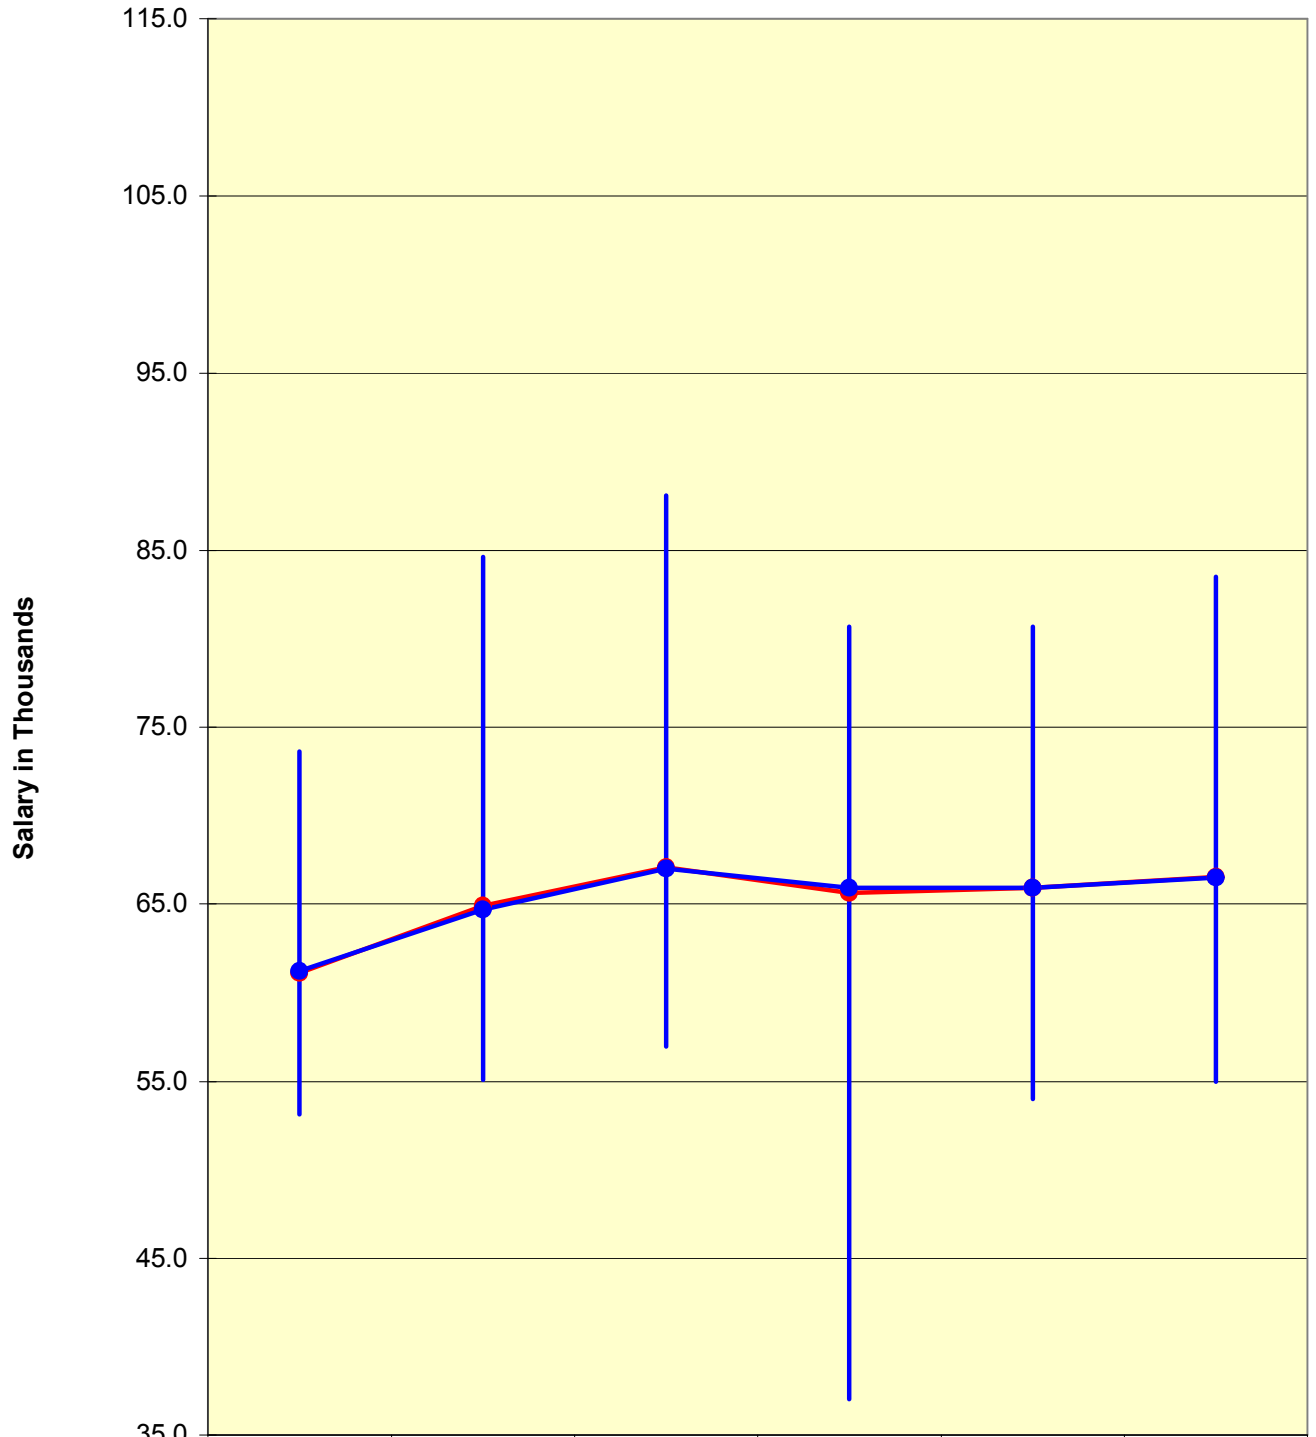

**Figure 1: CSUF Professor Salaries  
CSUF vs CO Data**

**Figure 2: CSUF Associate Professor Salaries  
CSUF vs CO Data**

	00-01	01-02	02-03	03-04	04-05	05-06
CSUF HIGH	73.6	84.6	88.1	80.7	80.7	83.5
CSUF LOW	53.1	55.1	57.0	37.0	54.0	55.0
● CSUF	61.1	64.9	67.1	65.6	65.9	66.5
● CO	61.2	64.7	67.0	65.9	65.9	66.5