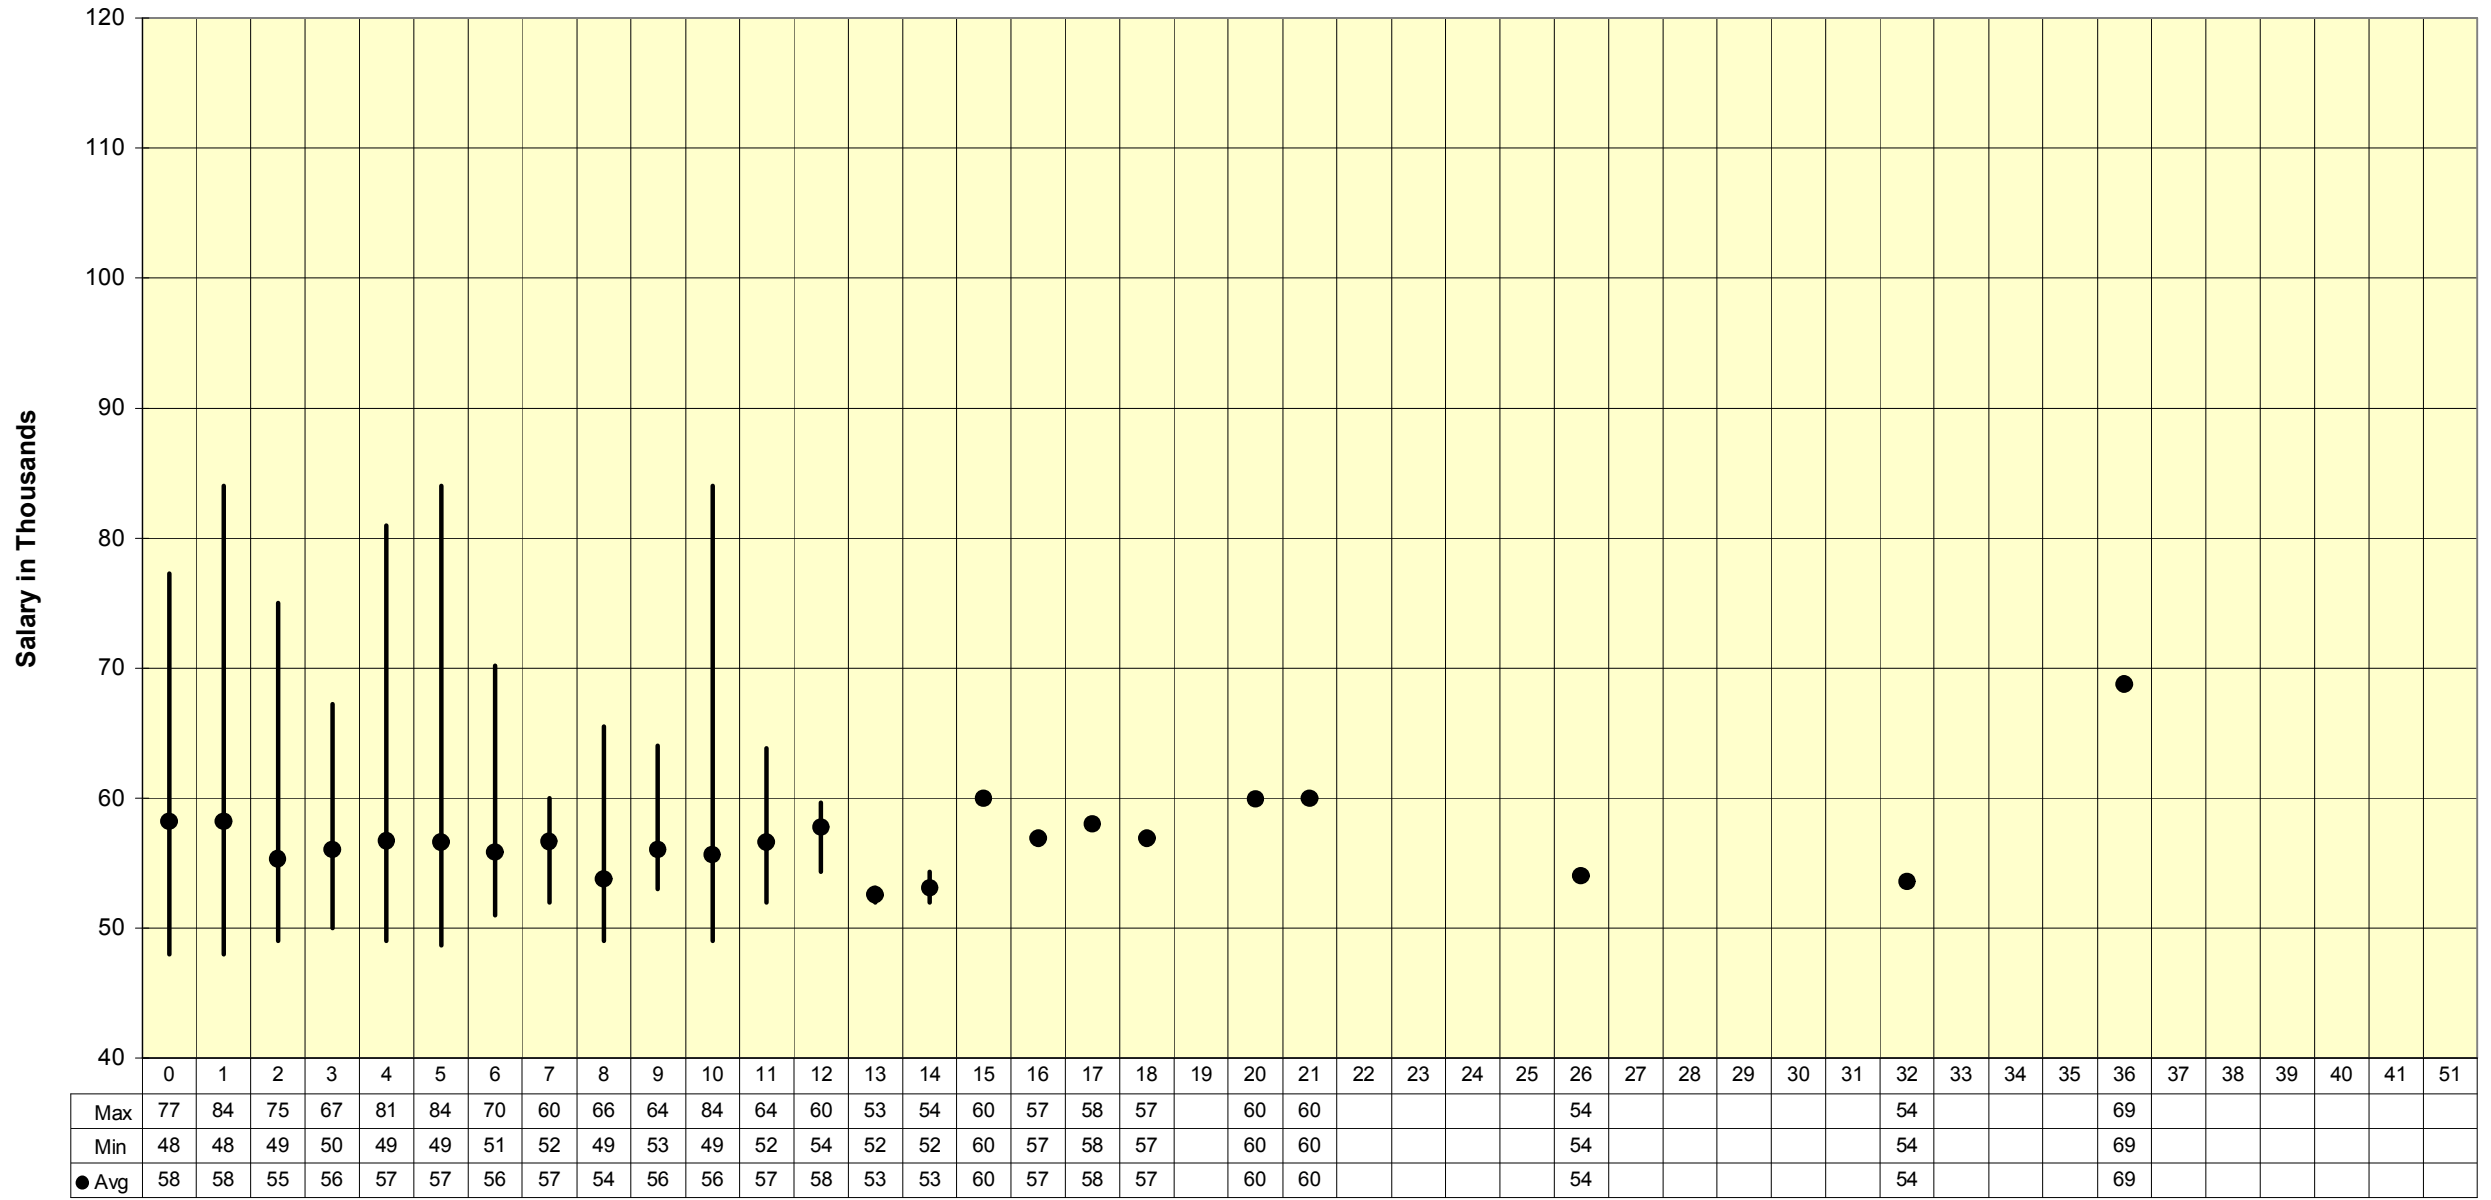

Figure 27: CSUF Assistant Professor Salaries by Years Post Degree

Years Post Degree