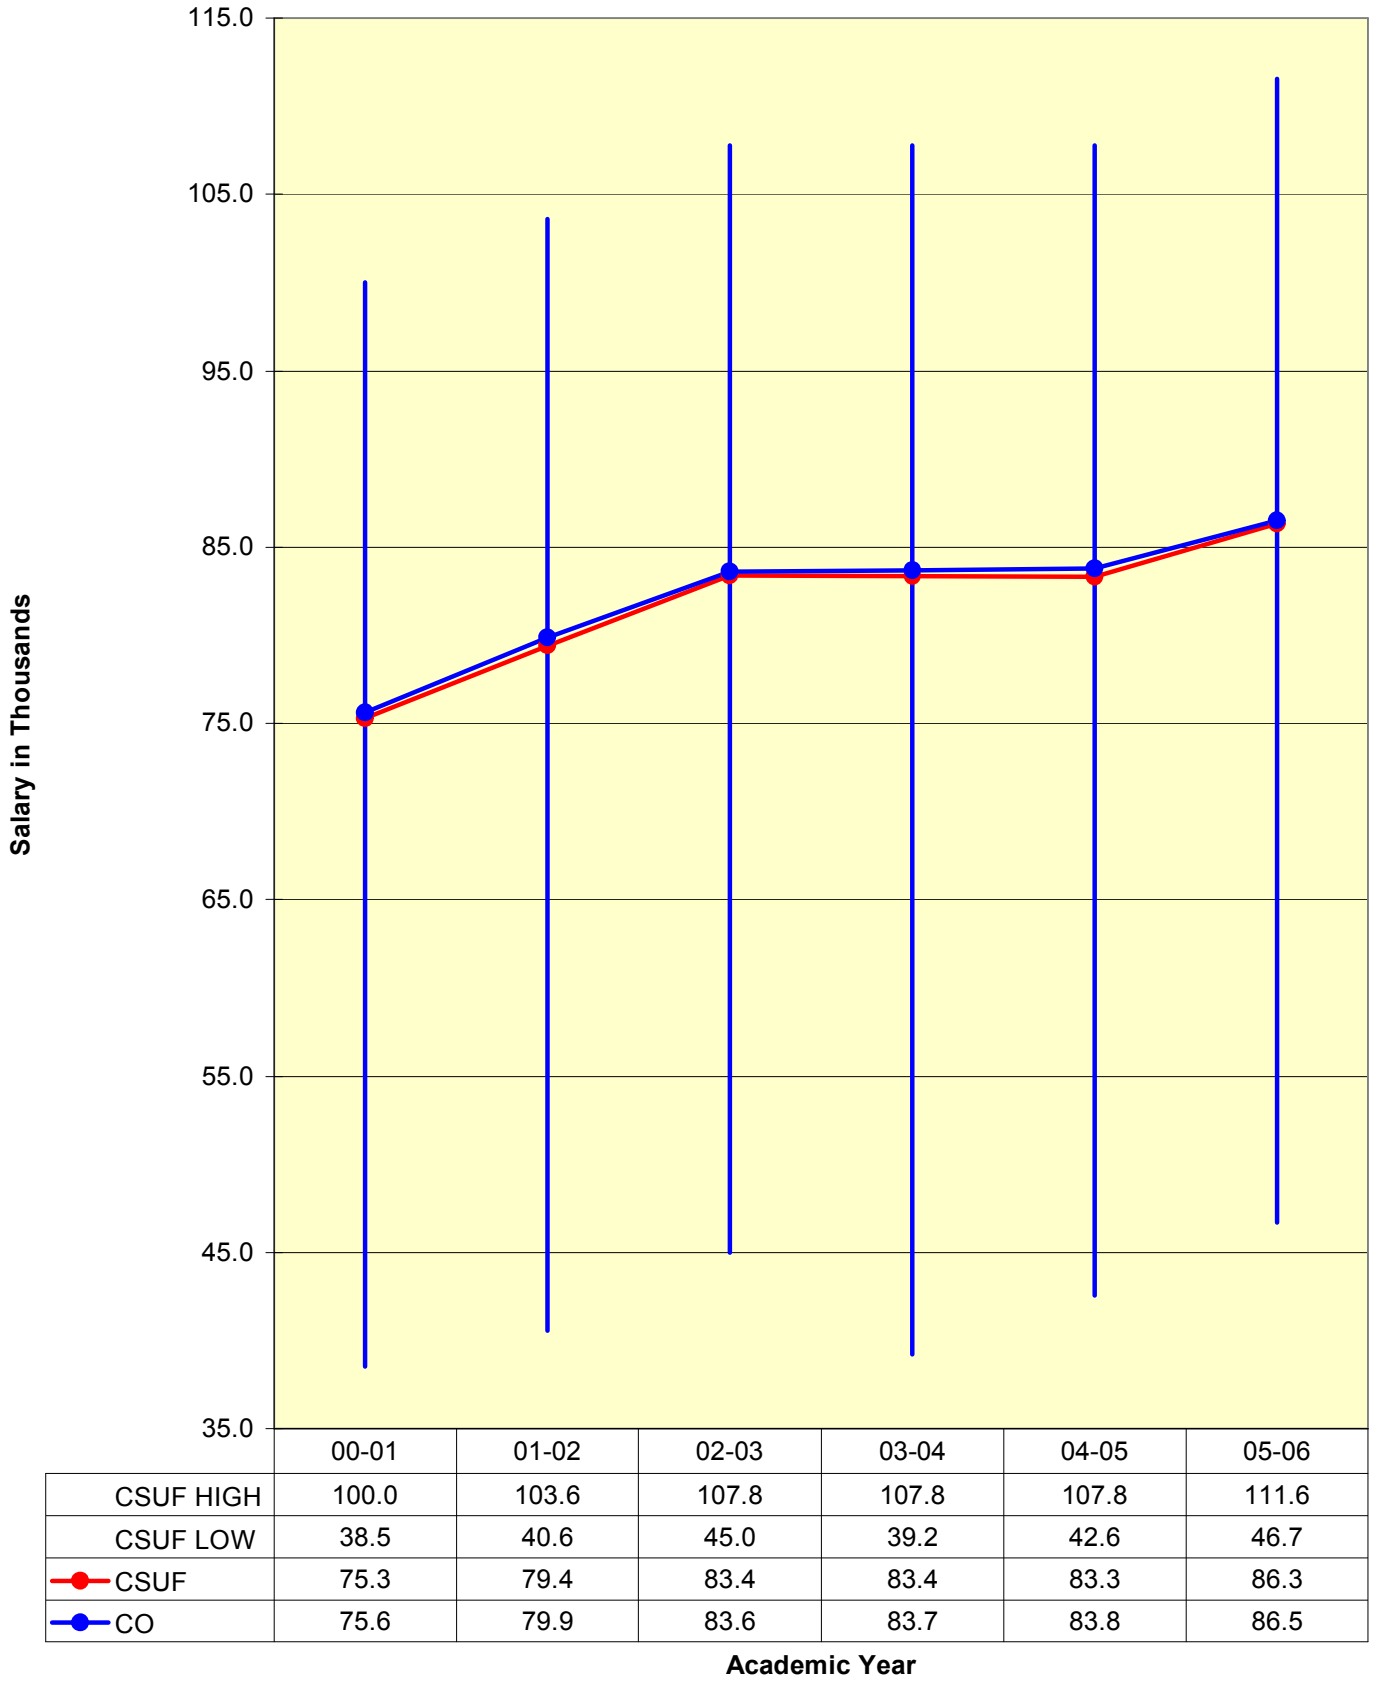

**Figure 1: CSUF Professor Salaries  
CSUF vs CO Data**

**Figure 2: CSUF Associate Professor Salaries  
CSUF vs CO Data**

	00-01	01-02	02-03	03-04	04-05	05-06
CSUF HIGH	73.6	84.6	88.1	80.7	80.7	83.5
CSUF LOW	53.1	55.1	57.0	37.0	54.0	55.0
● CSUF	61.1	64.9	67.1	65.6	65.9	66.5
● CO	61.2	64.7	67.0	65.9	65.9	66.5