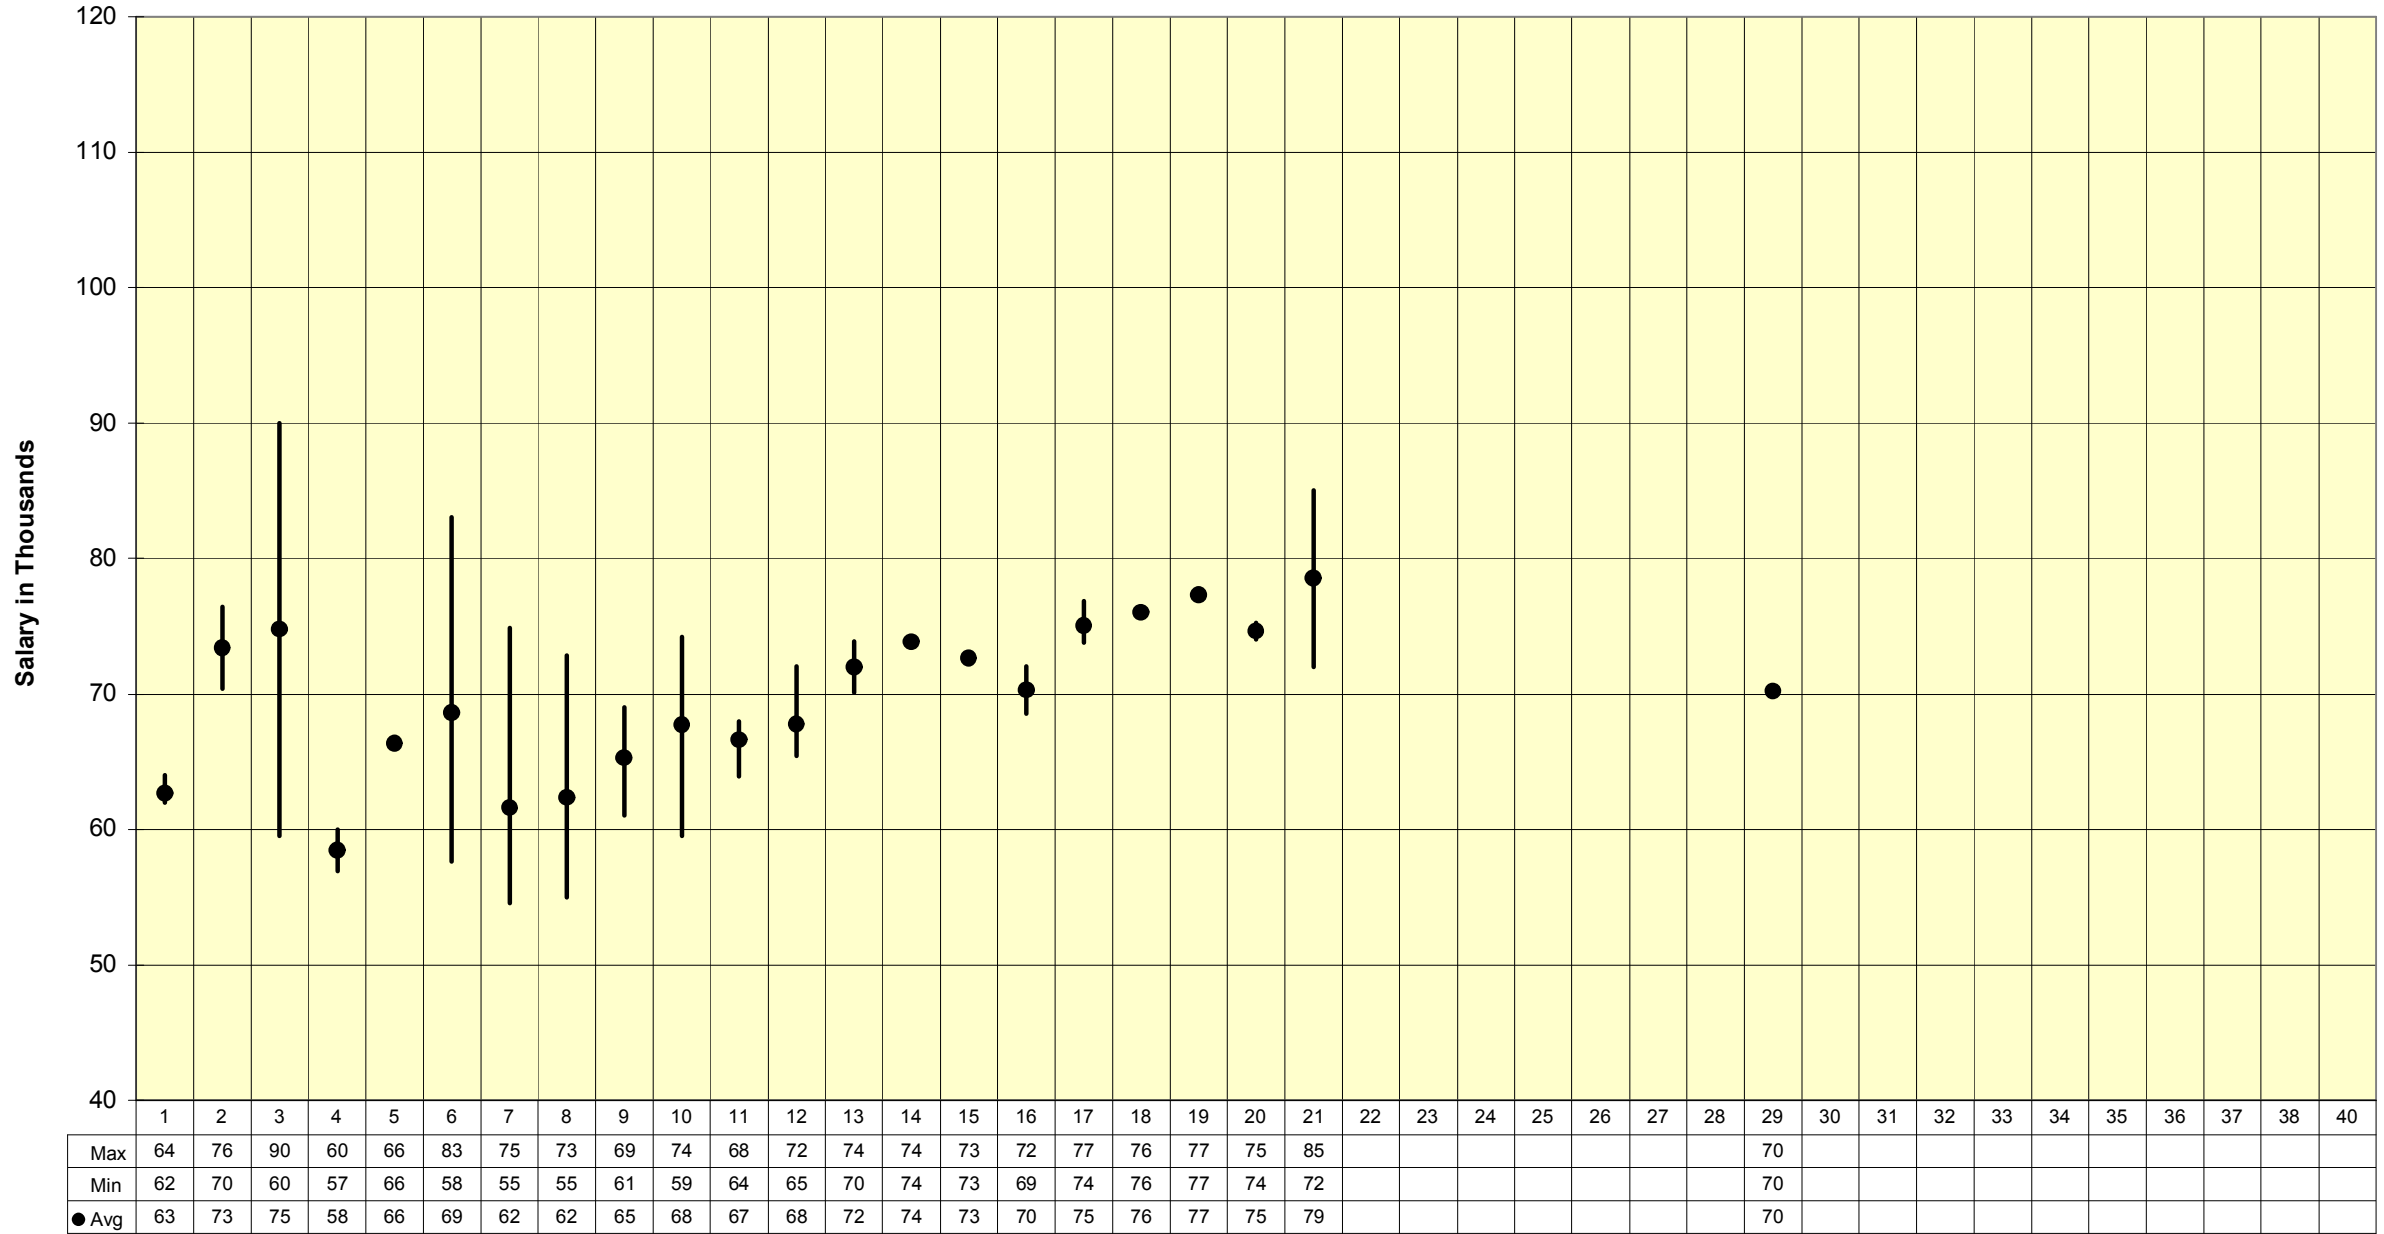

Department

Figure 18: CSUF Assistant Professor Salaries by Department

Department

Figure 19: CSUF Salaries by Years of Service

Figure 20: CSUF Professor Salaries by Years of Service

Figure 21: CSUF Associate Professor Salaries by Years of Service