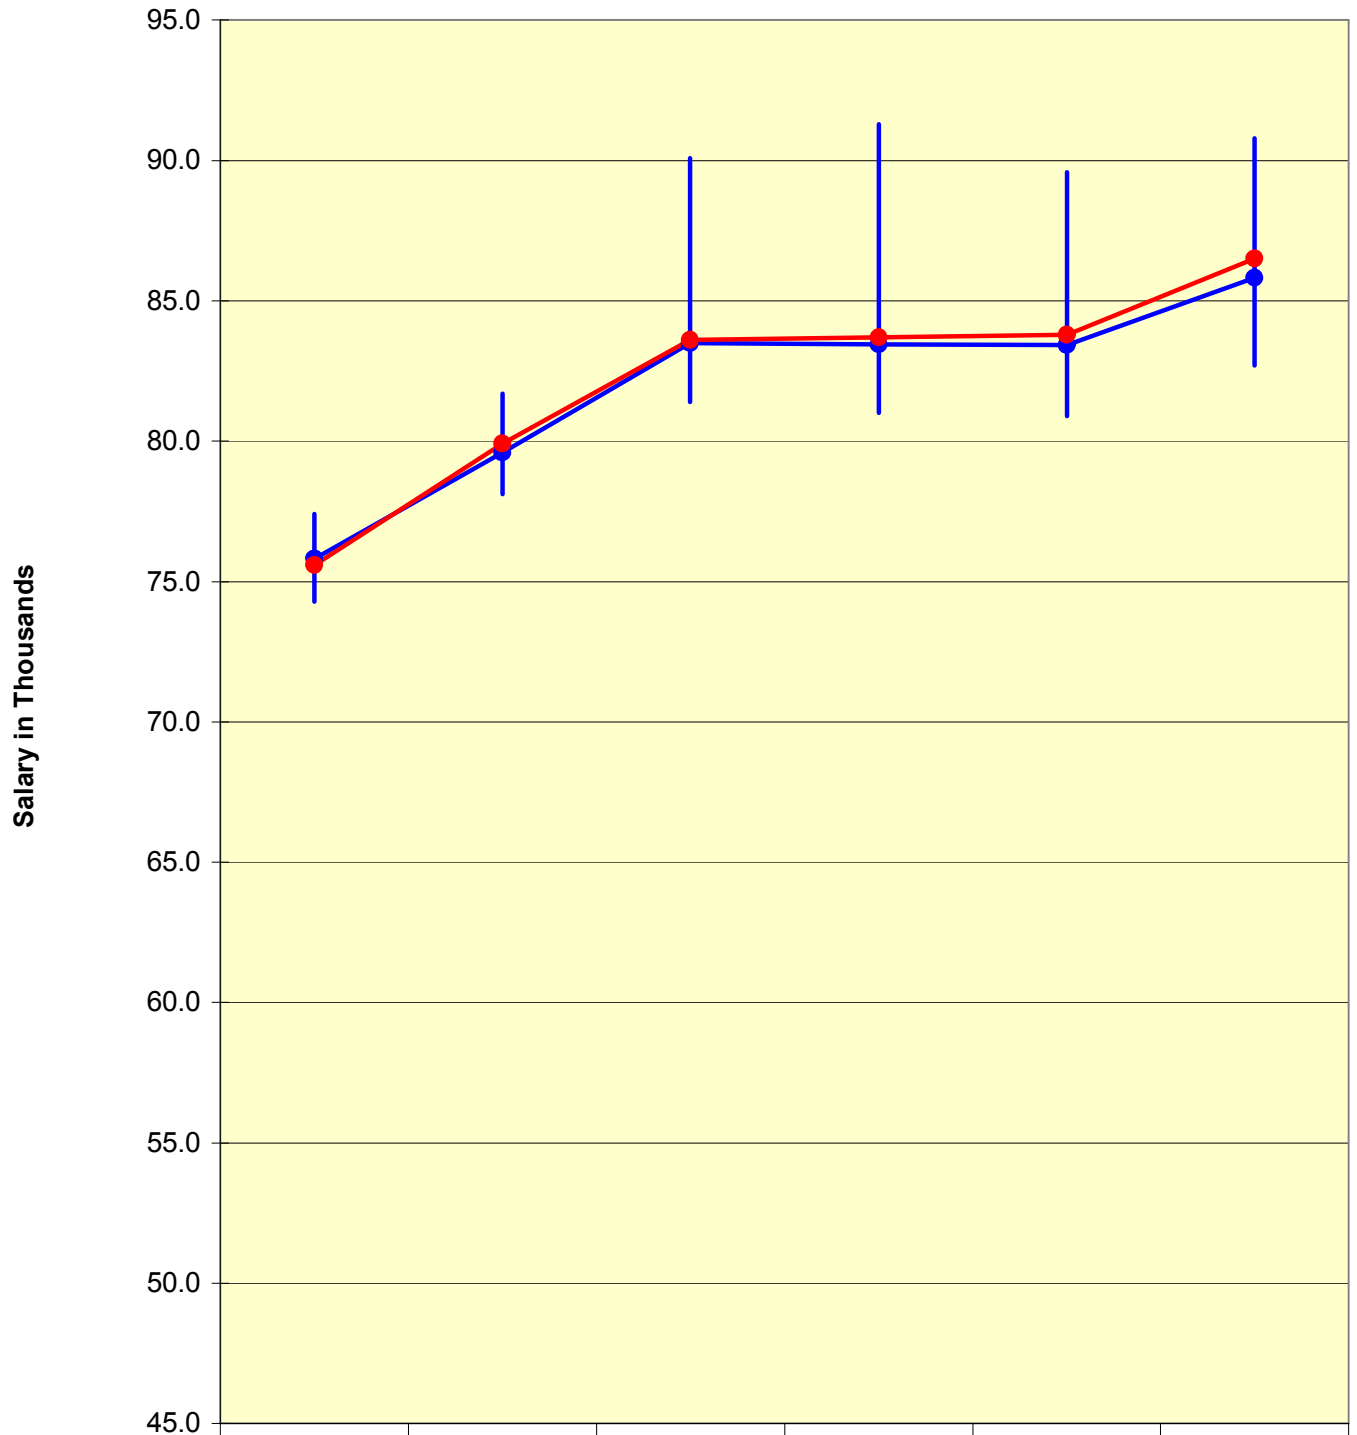

**Figure 4: Professor Salaries
CSUF Not Included with CSU**

	00-01	01-02	02-03	03-04	04-05	05-06
CSU HIGH	77.4	81.7	90.1	91.3	89.6	90.8
CSU LOW	74.3	78.1	81.4	81.0	80.9	82.7
CSU	75.8	79.6	83.5	83.4	83.4	85.8
CSUF	75.6	79.9	83.6	83.7	83.8	86.5