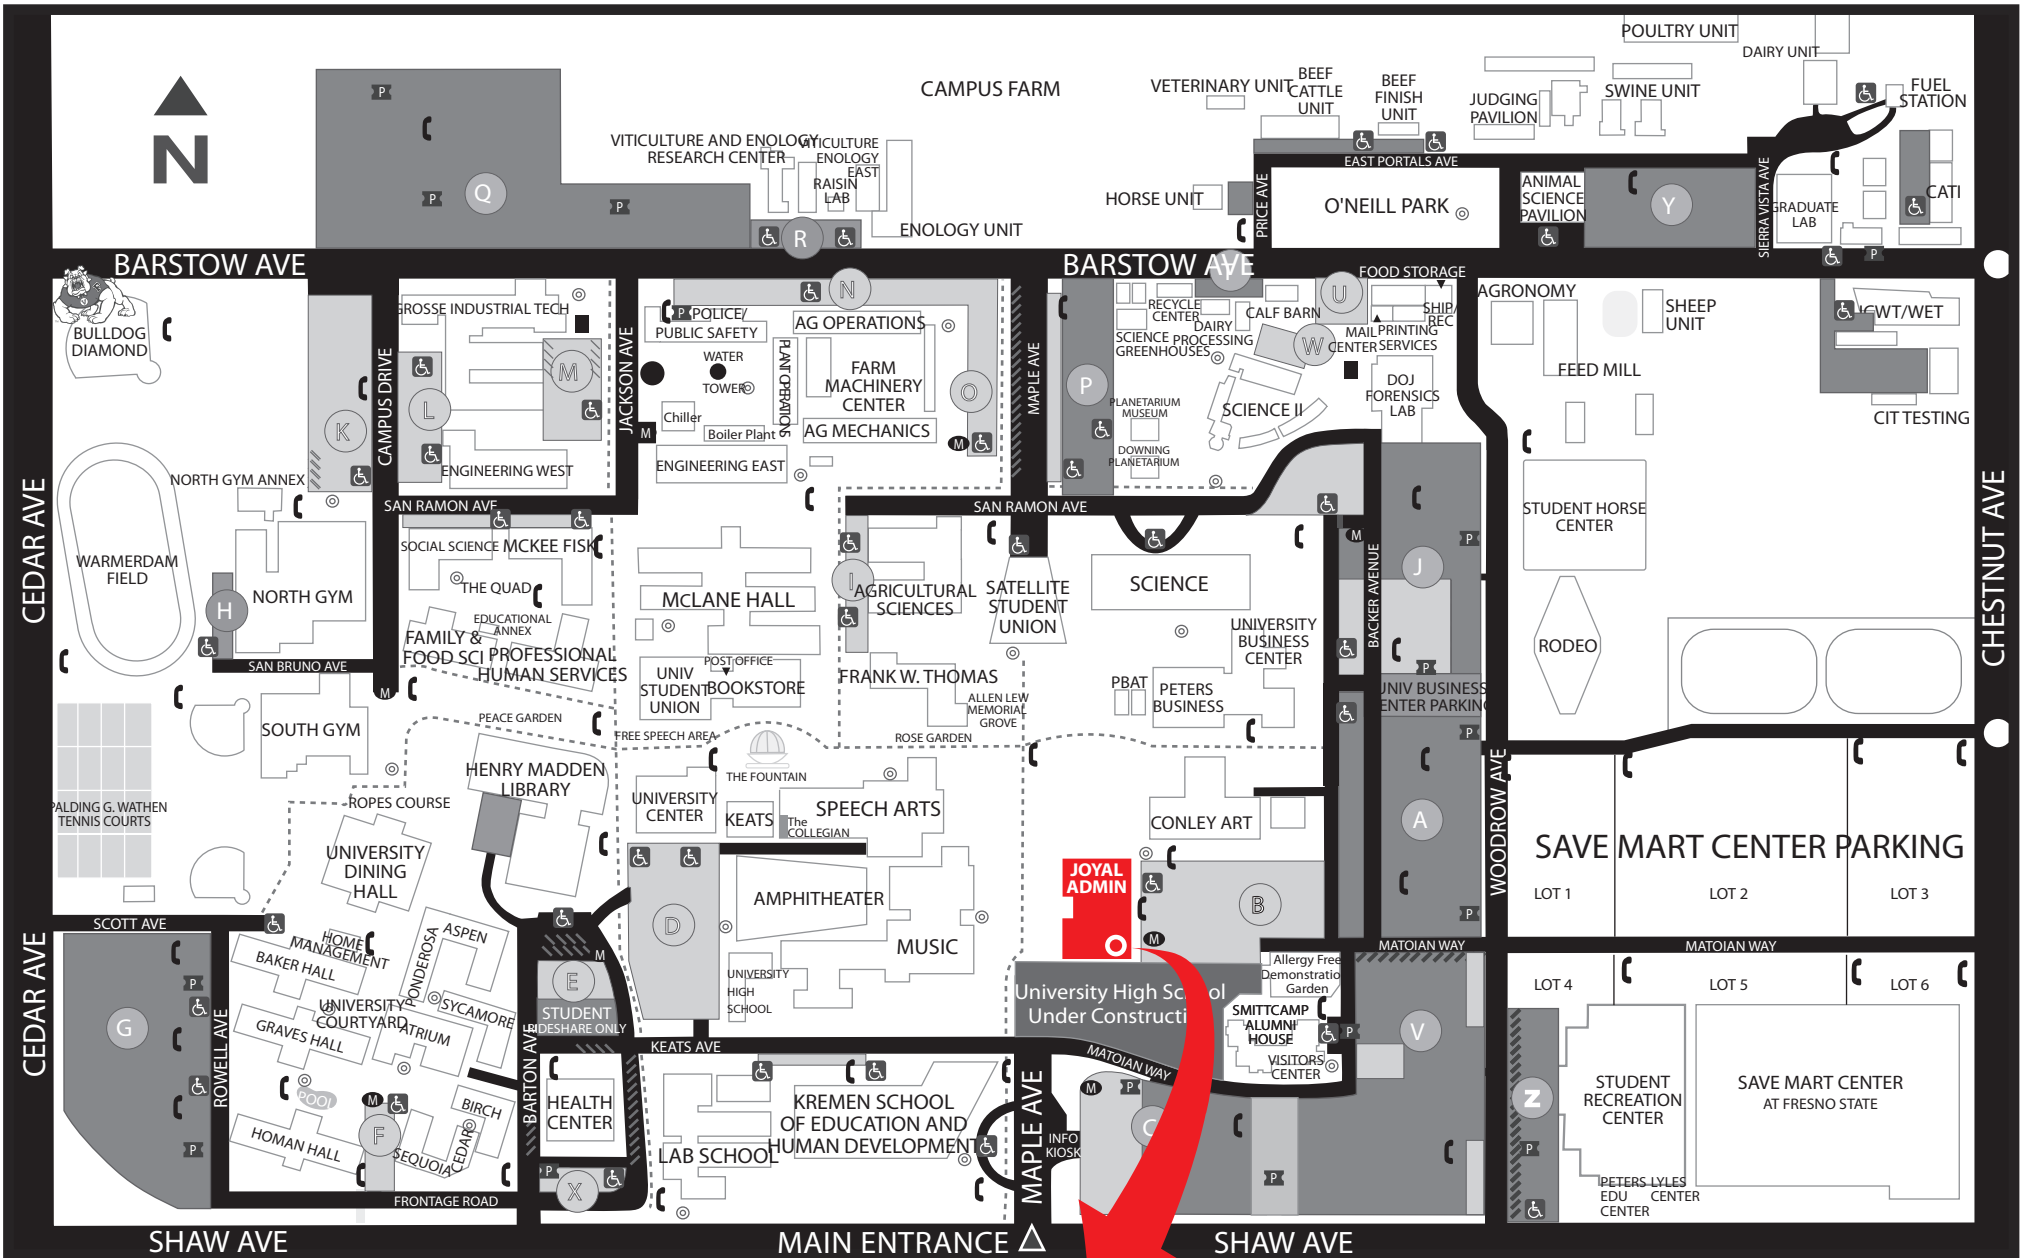

CALIFORNIA STATE UNIVERSITY, FRESNO

Joyal Administration Building (2nd floor) Room 256
International student services & programs